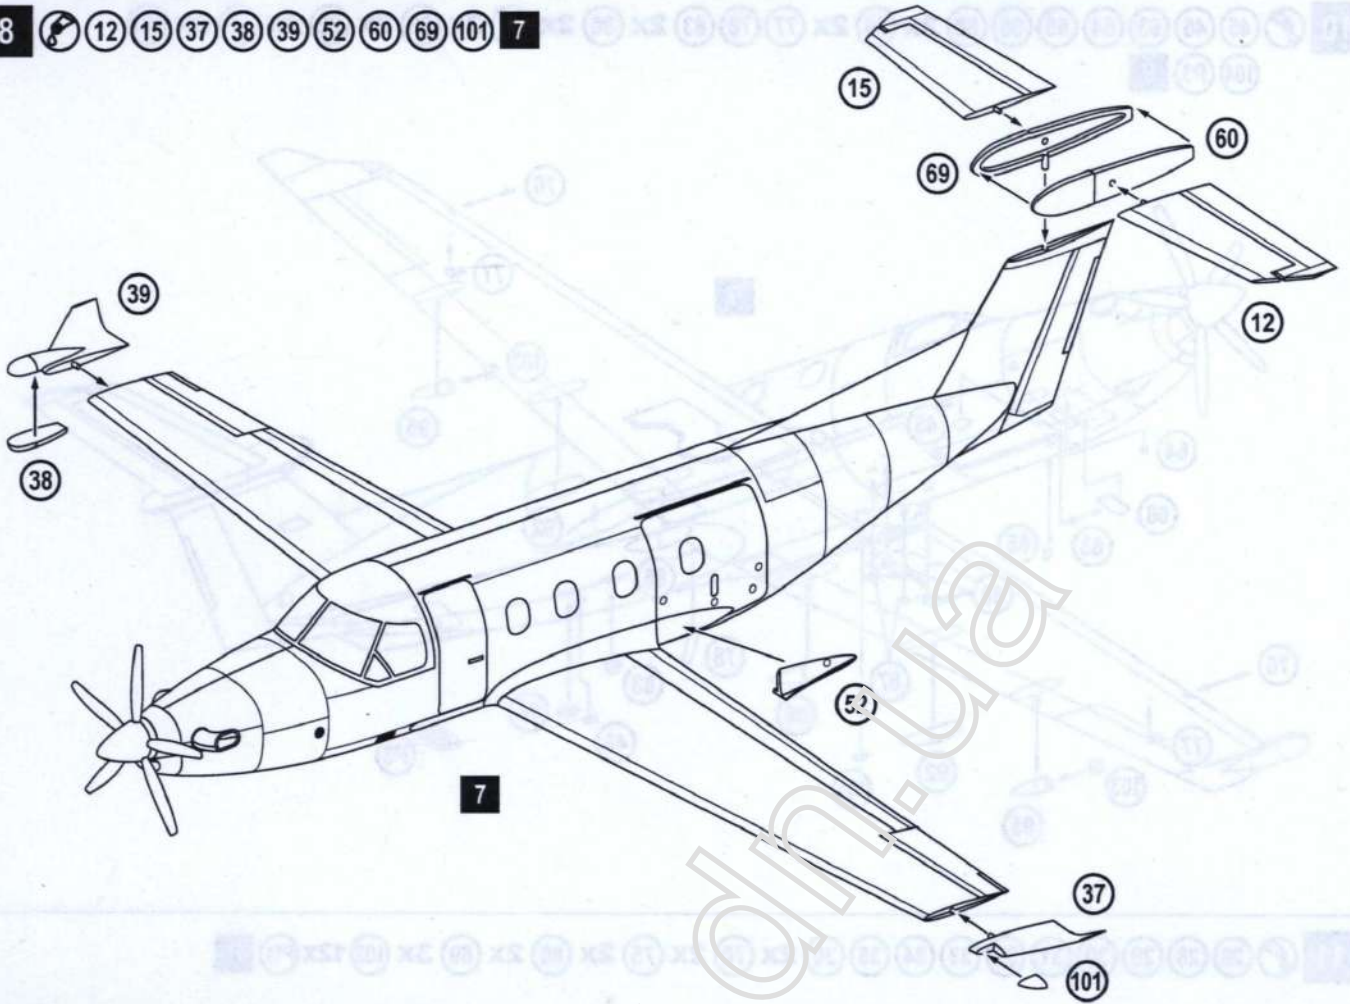

8 12 15 37 38 39 52 60 69 101 7