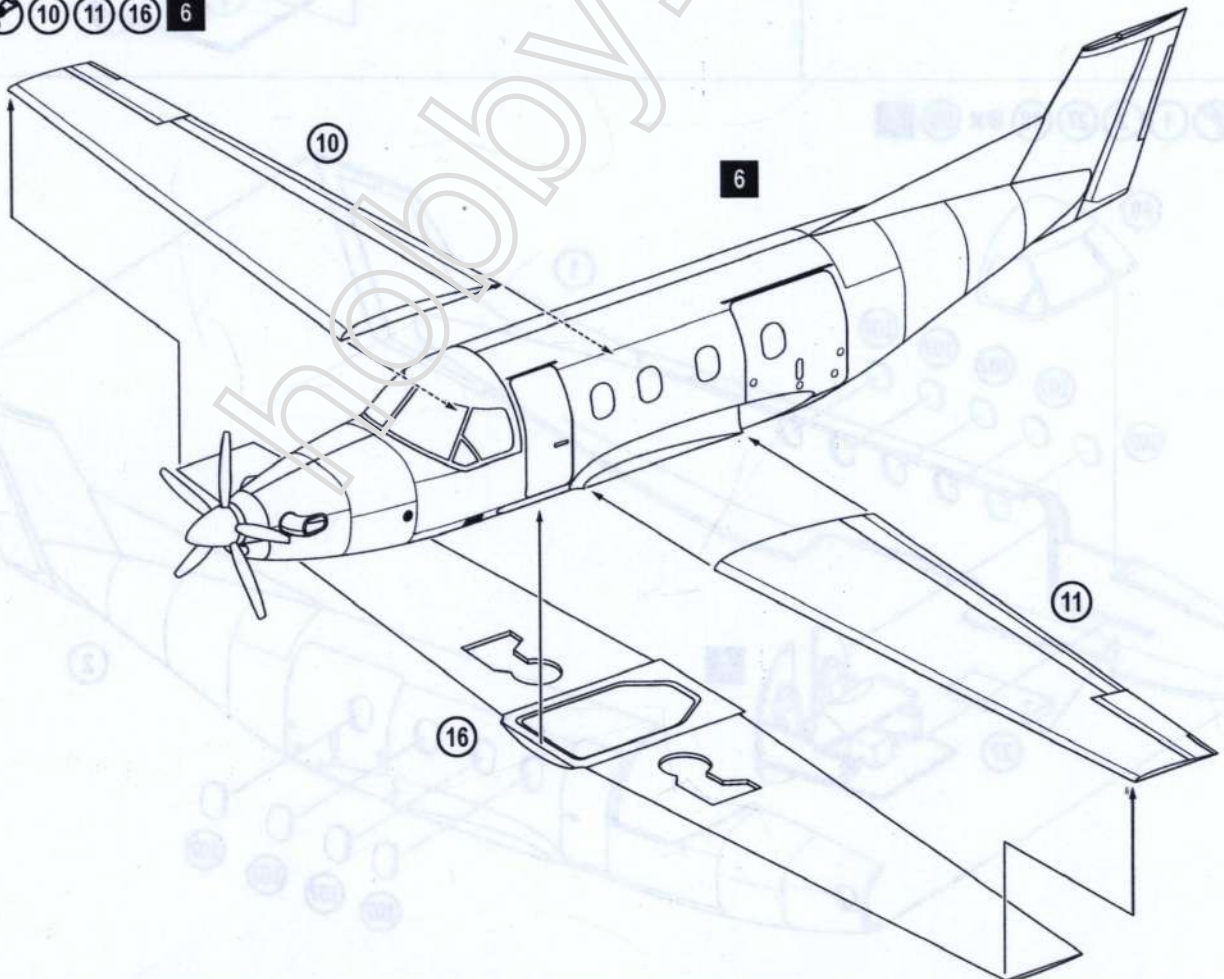

6 55 2x 79 2x 81 2x P2 P4 2x P5 P12 P13 1 5

7 10 11 16 6