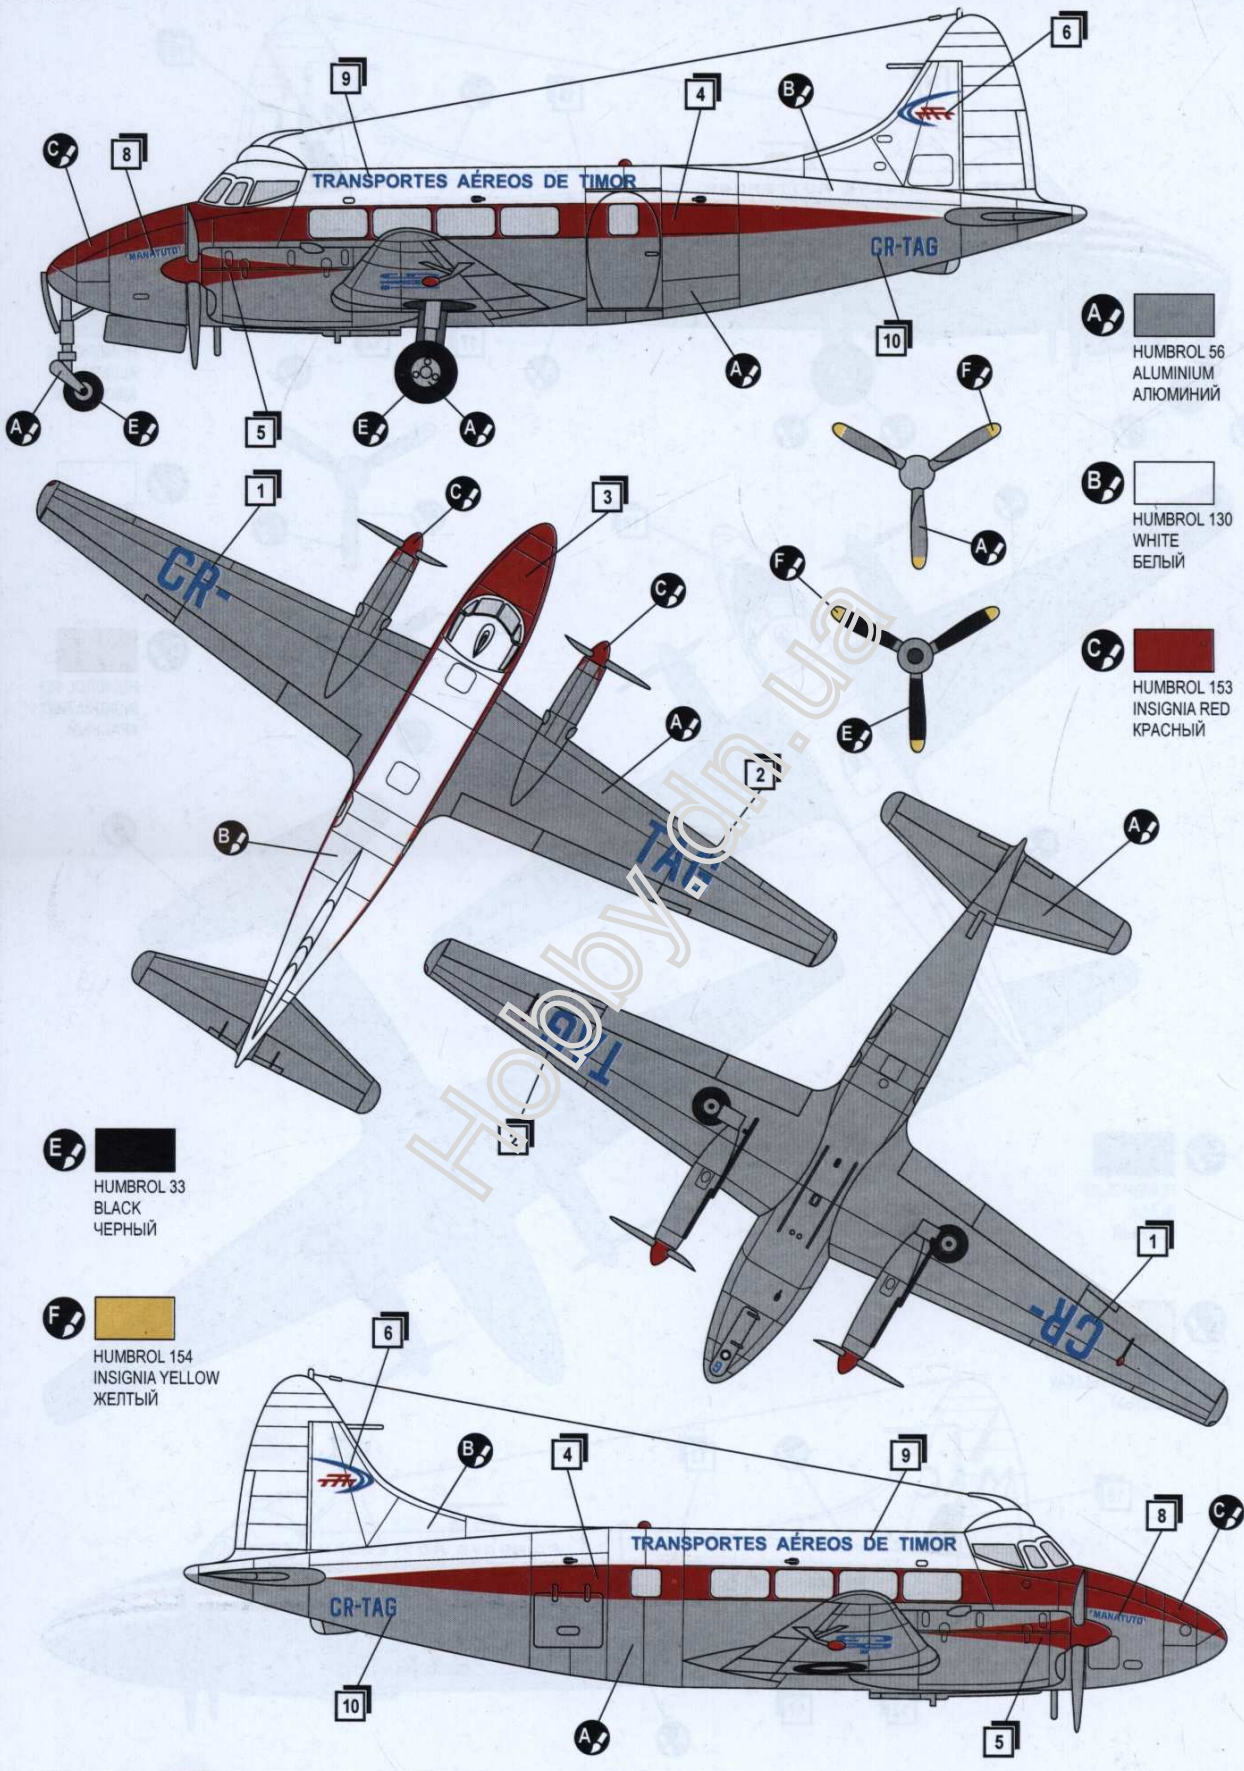

PLASTIC MODEL KITS
LIMITED EDITION
CAT.NO.72294

SPAN : 240 mm
LENGTH : 165 mm
PARTS : 70 pieces
SCALE:1/72

The de Havilland DH.104 Dove was a British short-haul airliner developed and manufactured by de Havilland. It was a monoplane successor to the prewar de Havilland Dragon Rapide biplane. The Dove was a popular aircraft and is considered to be one of Britain's most successful postwar civil designs, in excess of 500 aircraft being manufactured between 1946 and 1967. Several military variants were operated, such as the Devon by the Royal Air Force, the Sea Devon by the Royal Navy and the type also saw service with a number of overseas military forces.

De Havilland Dove - британский винтовой пассажирский самолёт для линий малой протяжённости. Разработан и производился предприятием de Havilland в 1945 - 1967 гг. Выпускался более чем в 10 модификациях. Выпущено 542 самолёта (с учетом 127 самолётов военных модификаций Devon и 13 машин Sea Devon).

8  3 4 5 9 34 7

9 2x 6 8

10 2x 35 9

11  2x 11 2x 12 17 2x 24 30 31 32 36 37 10

12  2x 26 2x 27 45 11

72294 DH.104 Dove

- 12** 2x (P1) 26 2x 27 45 10x (P1)
 2x (P2) (P3) 3x (P5) 2x (P7)
 (P8) (P9) 2x (P10) **11**

THE SCHEME OF COLOURING / СХЕМА ОКРАСКИ

DH-104 Dove

DH-104 Dove

A HUMBROL 56
ALUMINIUM
АЛЮМИНИЙ

B HUMBROL 130
WHITE
БЕЛЫЙ

C HUMBROL 153
INSIGNIA RED
КРАСНЫЙ

E HUMBROL 33
BLACK
ЧЕРНЫЙ

F HUMBROL 154
INSIGNIA YELLOW
ЖЕЛТЫЙ