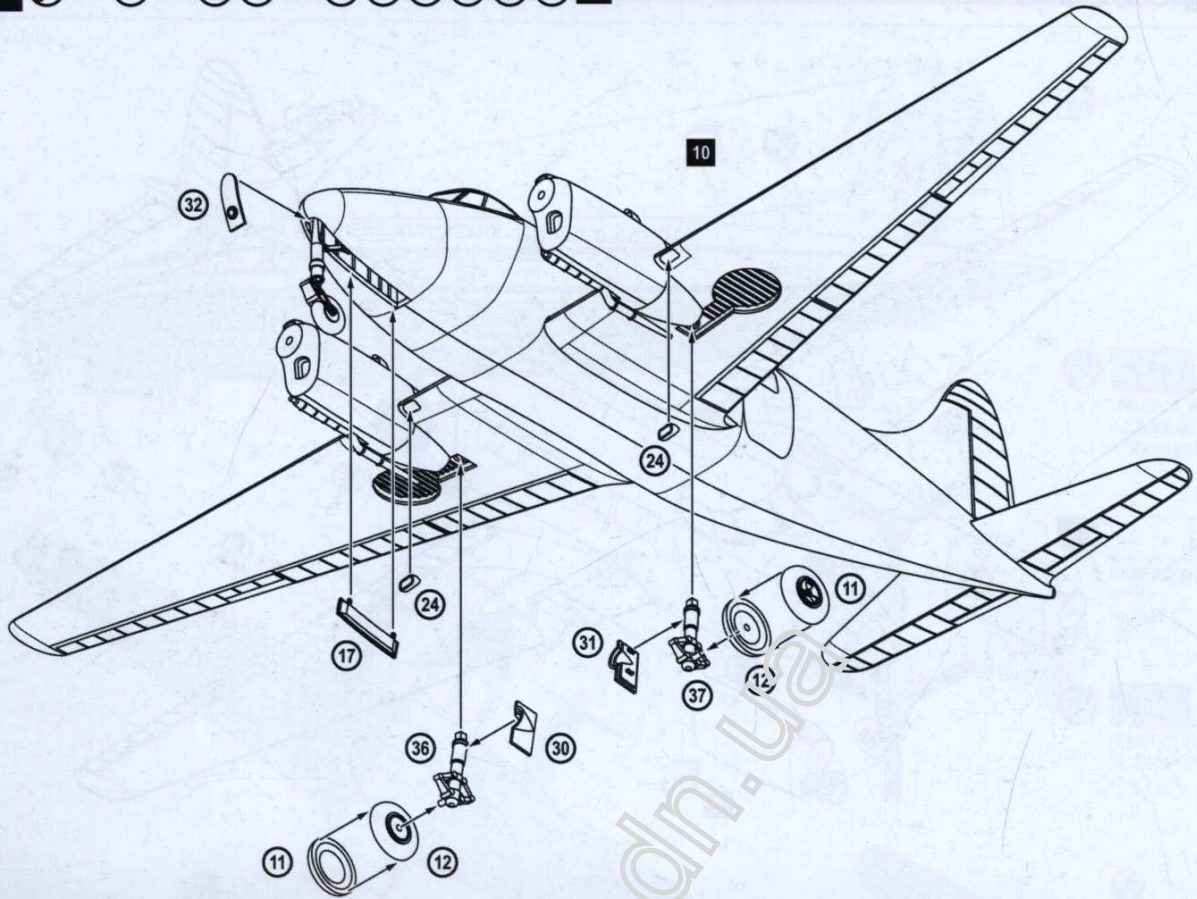

PLASTIC MODEL KITS
LIMITED EDITION
CAT.NO.72294

SPAN : 240 mm
LENGTH : 165 mm
PARTS : 70 pieces
SCALE:1/72

The de Havilland DH.104 Dove was a British short-haul airliner developed and manufactured by de Havilland. It was a monoplane successor to the prewar de Havilland Dragon Rapide biplane. The Dove was a popular aircraft and is considered to be one of Britain's most successful postwar civil designs, in excess of 500 aircraft being manufactured between 1946 and 1967. Several military variants were operated, such as the Devon by the Royal Air Force, the Sea Devon by the Royal Navy and the type also saw service with a number of overseas military forces.

 PARTS NOT FOR USE
ПРИ СБОРКЕ НЕ ИСПОЛЬЗУЮТСЯ

1 18 2x 21 2x 22 23
2x 29 2x 40

2 10 20 36 39 1

3 6 7 13 14 15

4 1 4x 43 44

4x 8 2x 16 2x 19 2x 25
2x 33

5 2 4x 43 44

7  28 42 2 3 4 5

8  3 4 5 9 34 7

9 2x 6 8

10 2x 35 9

11  2x 11 2x 12 17 2x 24 30 31 32 36 37 10

12  2x 26 2x 27 45 11

72294 DH.104 Dove

- 12** 2x (P1) 26 2x 27 45 10x (P1)
 2x (P2) (P3) 3x (P5) 2x (P7)
 (P8) (P9) 2x (P10) **11**