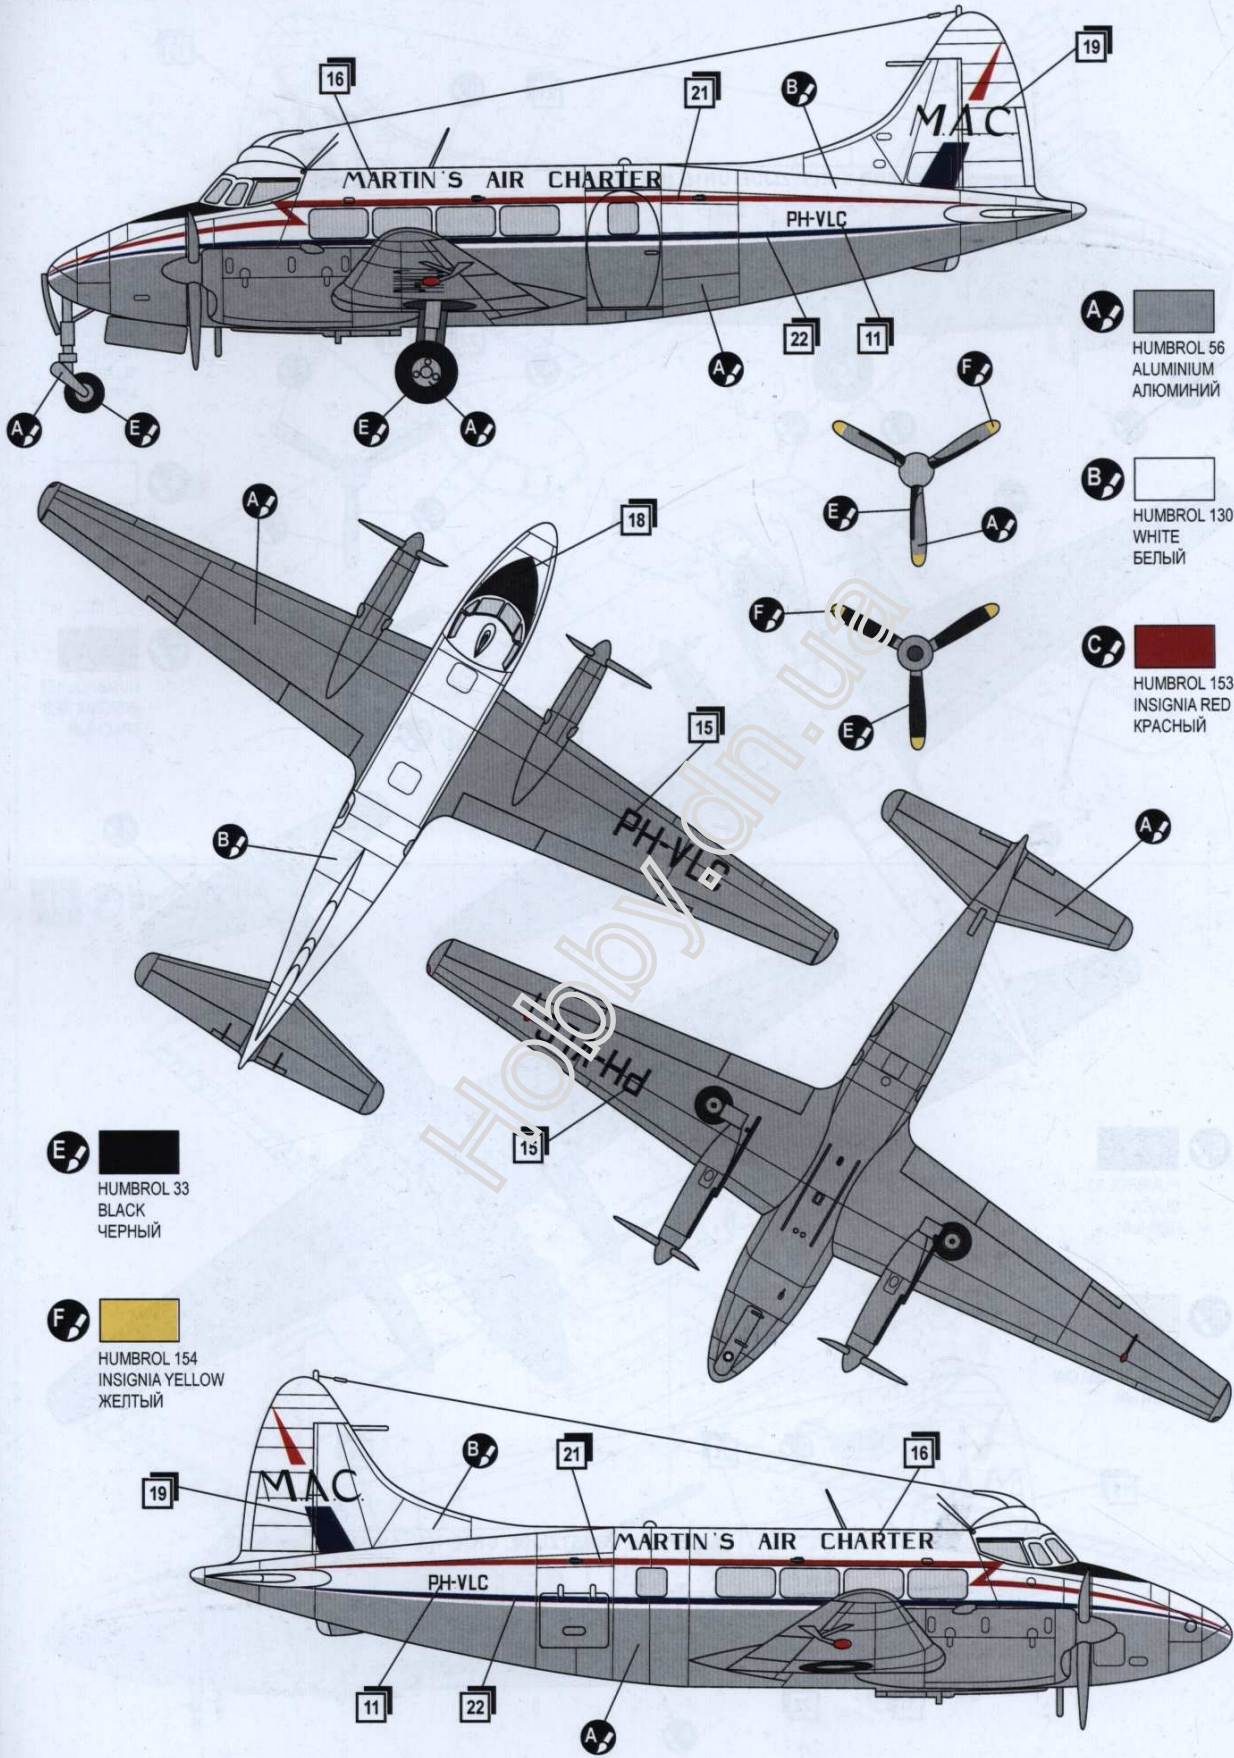

DH-104 Dove

A HUMBROL 56 ALUMINIUM АЛЮМИНИЙ

B HUMBROL 130 WHITE БЕЛЫЙ

C HUMBROL 153 INSIGNIA RED КРАСНЫЙ

E HUMBROL 33 BLACK ЧЕРНЫЙ

F HUMBROL 154 INSIGNIA YELLOW ЖЕЛТЫЙ