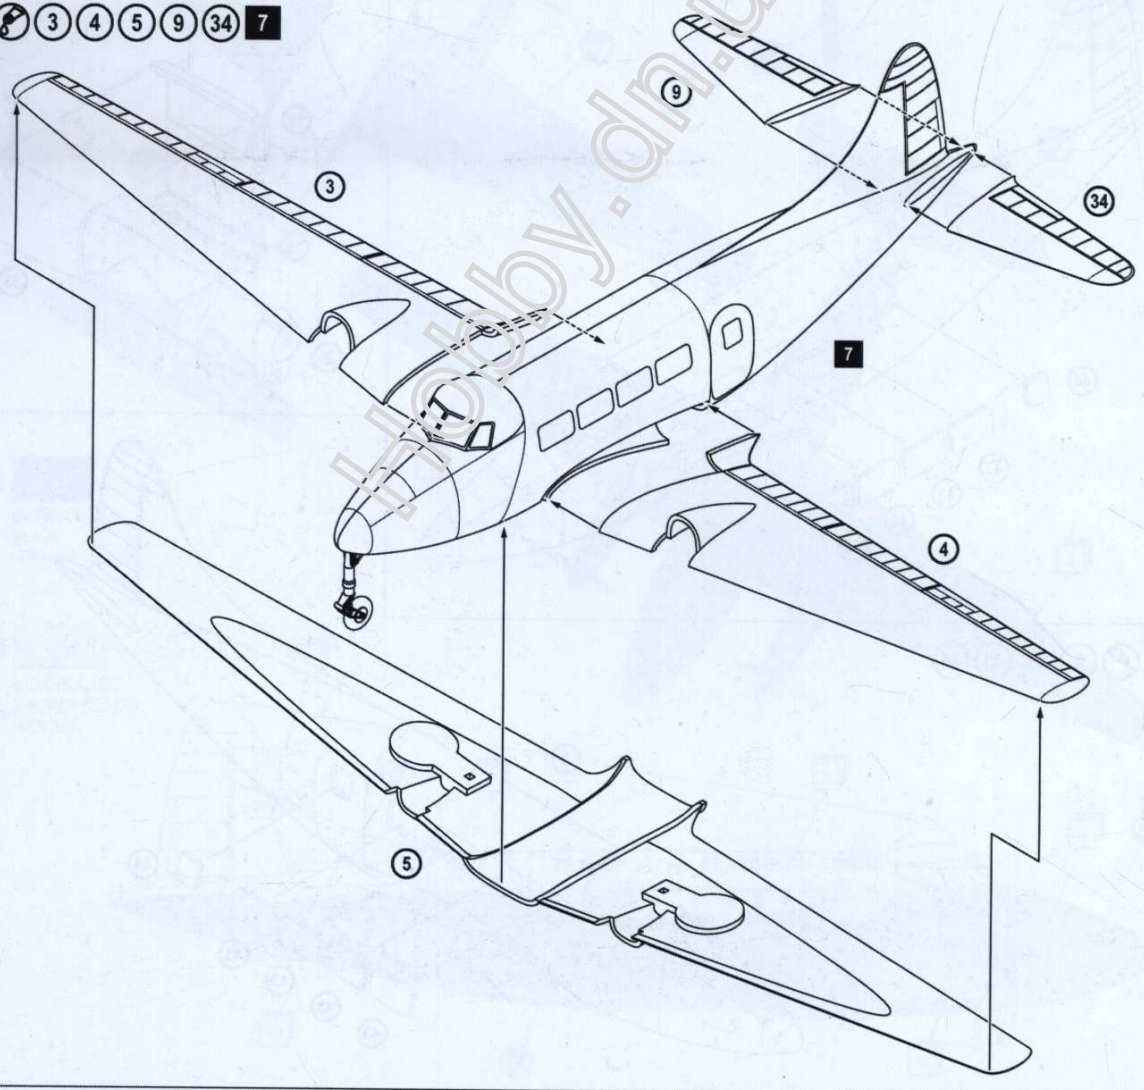

PLASTIC MODEL KITS
LIMITED EDITION
CAT.NO.72294

SPAN : 240 mm
LENGTH : 165 mm
PARTS : 70 pieces
SCALE:1/72

The de Havilland DH.104 Dove was a British short-haul airliner developed and manufactured by de Havilland. It was a monoplane successor to the prewar de Havilland Dragon Rapide biplane. The Dove was a popular aircraft and is considered to be one of Britain's most successful postwar civil designs, in excess of 500 aircraft being manufactured between 1946 and 1967. Several military variants were operated, such as the Devon by the Royal Air Force, the Sea Devon by the Royal Navy and the type also saw service with a number of overseas military forces.

 PARTS NOT FOR USE
ПРИ СБОРКЕ НЕ ИСПОЛЬЗУЮТСЯ

1 18 2x 21 2x 22 23
2x 29 2x 40

2 10 20 36 39 1

3 6 7 13 14 15

4 1 4x 43 44

4x 8 2x 16 2x 19 2x 25
2x 33

5 2 4x 43 44

7  28 42 2 3 4 5

8  3 4 5 9 34 7

9 2x 6 8

10 2x 35 9

11  2x 11 2x 12 17 2x 24 30 31 32 36 37 10

12  2x 26 2x 27 45 11

72294 DH.104 Dove

- 12** 2x (P1) 26 2x 27 45 10x (P1)
 2x (P2) (P3) 3x (P5) 2x (P7)
 (P8) (P9) 2x (P10) **11**