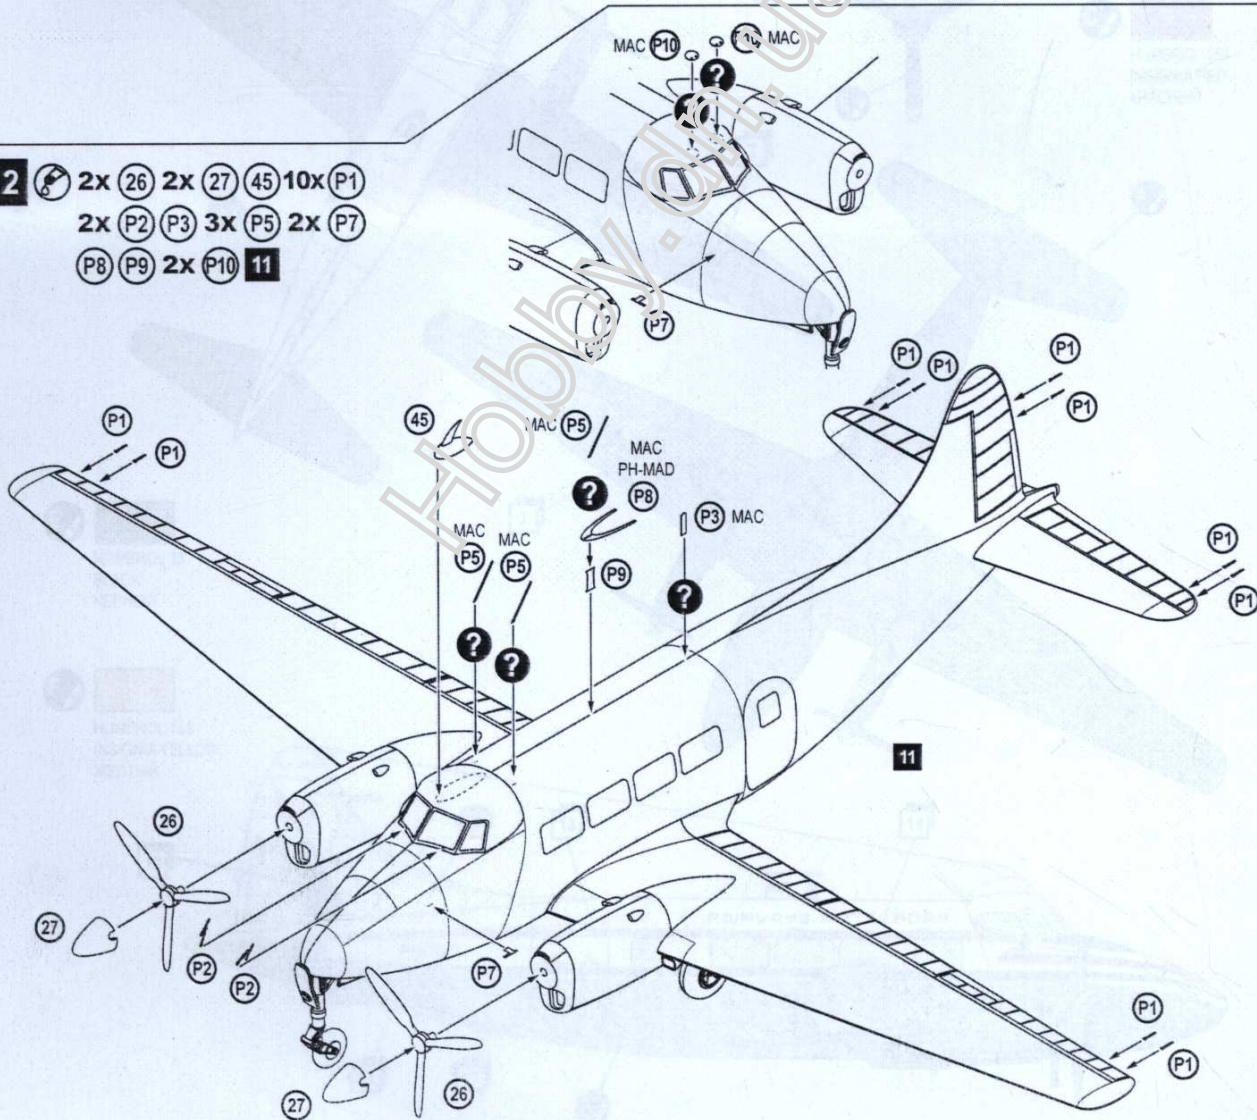

PLASTIC MODEL KITS
LIMITED EDITION
CAT.NO.72294

SPAN : 240 mm
LENGTH : 165 mm
PARTS : 70 pieces
SCALE:1/72

The de Havilland DH.104 Dove was a British short-haul airliner developed and manufactured by de Havilland. It was a monoplane successor to the prewar de Havilland Dragon Rapide biplane. The Dove was a popular aircraft and is considered to be one of Britain's most successful postwar civil designs, in excess of 500 aircraft being manufactured between 1946 and 1967. Several military variants were operated, such as the Devon by the Royal Air Force, the Sea Devon by the Royal Navy and the type also saw service with a number of overseas military forces.

8  3 4 5 9 34 7

9 2x 6 8

10 2x 35 9

11  2x 11 2x 12 17 2x 24 30 31 32 36 37 10

12  2x 26 2x 27 45 11

72294 DH.104 Dove

- 12** 2x (P1) 26 2x 27 45 10x (P1)
 2x (P2) (P3) 3x (P5) 2x (P7)
 (P8) (P9) 2x (P10) **11**