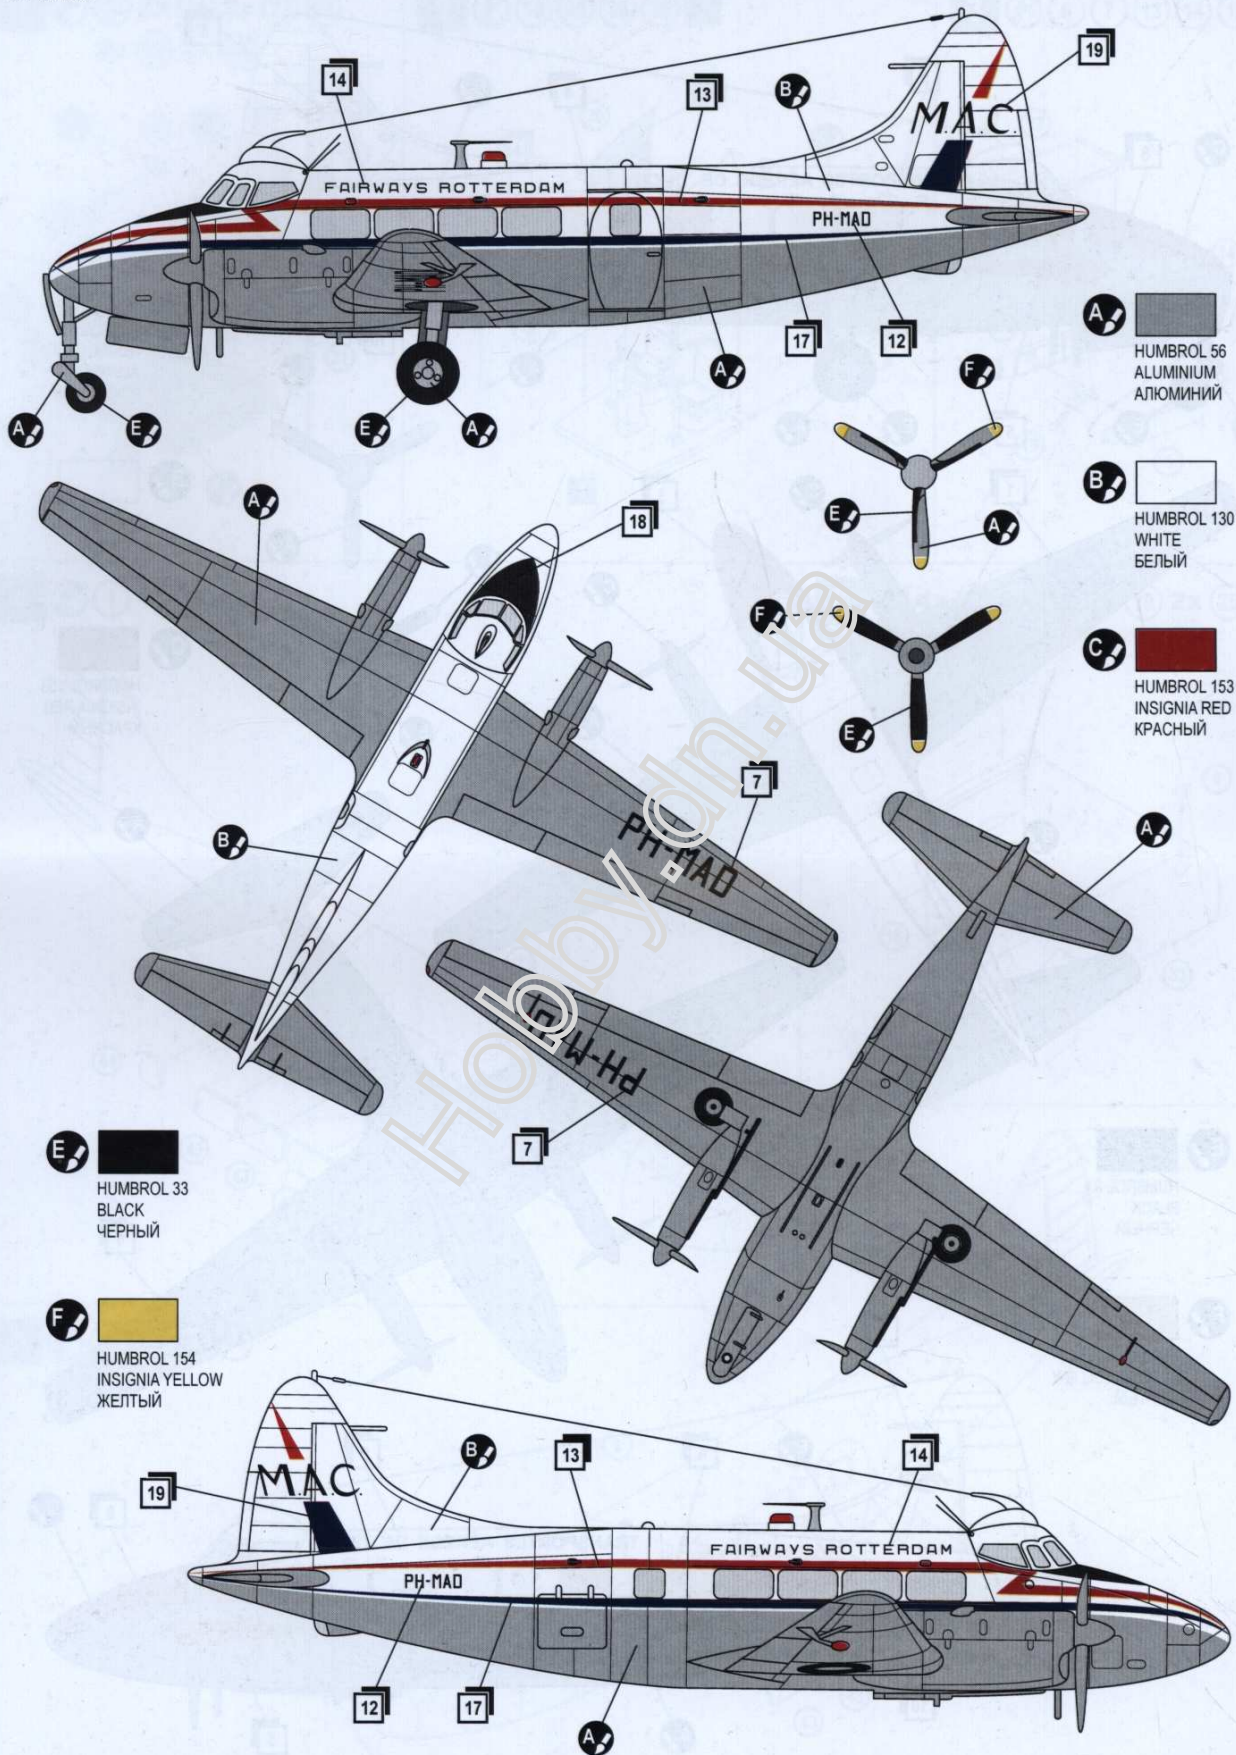

PLASTIC MODEL KITS
LIMITED EDITION
CAT.NO.72294

SPAN : 240 mm
LENGTH : 165 mm
PARTS : 70 pieces
SCALE:1/72

The de Havilland DH.104 Dove was a British short-haul airliner developed and manufactured by de Havilland. It was a monoplane successor to the prewar de Havilland Dragon Rapide biplane. The Dove was a popular aircraft and is considered to be one of Britain's most successful postwar civil designs, in excess of 500 aircraft being manufactured between 1946 and 1967. Several military variants were operated, such as the Devon by the Royal Air Force, the Sea Devon by the Royal Navy and the type also saw service with a number of overseas military forces.

De Havilland Dove - британский винтовой пассажирский самолёт для линий малой протяжённости. Разработан и производился предприятием de Havilland в 1945 - 1967 гг. Выпускался более чем в 10 модификациях. Выпущено 542 самолёта (с учетом 127 самолётов военных модификаций Devon и 13 машин Sea Devon).

8  3 4 5 9 34 7

9 2x 6 8

10 2x 35 9

11  2x 11 2x 12 17 2x 24 30 31 32 36 37 10

12  2x 26 2x 27 45 11

72294 DH.104 Dove

- 12** 2x (P1) 26 2x 27 45 10x (P1)
 2x (P2) (P3) 3x (P5) 2x (P7)
 (P8) (P9) 2x (P10) **11**

THE SCHEME OF COLOURING / СХЕМА ОКРАСКИ

DH-104 Dove

DH-104 Dove

A HUMBROL 56
ALUMINIUM
АЛЮМИНИЙ

B HUMBROL 130
WHITE
БЕЛЫЙ

C HUMBROL 153
INSIGNIA RED
КРАСНЫЙ

E HUMBROL 33
BLACK
ЧЕРНЫЙ

F HUMBROL 154
INSIGNIA YELLOW
ЖЕЛТЫЙ