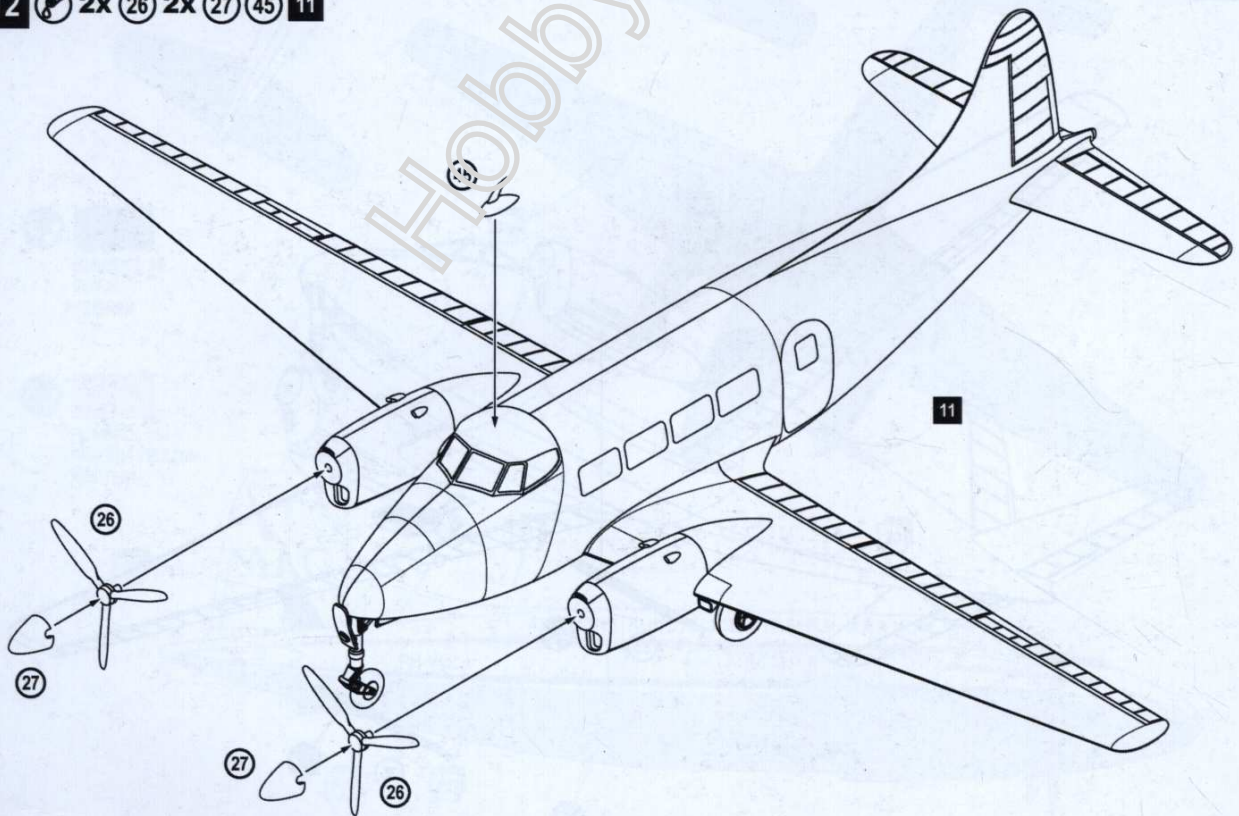

PLASTIC MODEL KITS
LIMITED EDITION
CAT.NO.72294

SPAN : 240 mm
LENGTH : 165 mm
PARTS : 70 pieces
SCALE:1/72

The de Havilland DH.104 Dove was a British short-haul airliner developed and manufactured by de Havilland. It was a monoplane successor to the prewar de Havilland Dragon Rapide biplane. The Dove was a popular aircraft and is considered to be one of Britain's most successful postwar civil designs, in excess of 500 aircraft being manufactured between 1946 and 1967. Several military variants were operated, such as the Devon by the Royal Air Force, the Sea Devon by the Royal Navy and the type also saw service with a number of overseas military forces.

8  3 4 5 9 34 7

9 2x 6 8

10 2x 35 9

11  2x 11 2x 12 17 2x 24 30 31 32 36 37 10

12  2x 26 2x 27 45 11

72294 DH.104 Dove

- 12** 2x (P1) 26 2x 27 45 10x (P1)
 2x (P2) (P3) 3x (P5) 2x (P7)
 (P8) (P9) 2x (P10) **11**