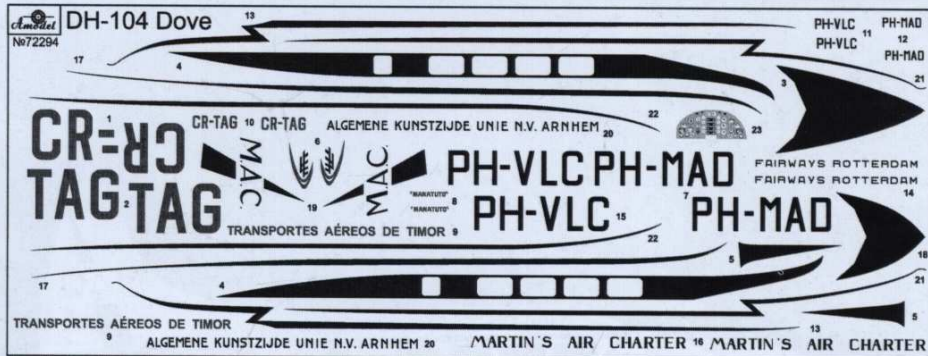

DECALS FOR FOUR
VERSIONS OF COLOURING
ДЕКАЛЬ ДЛЯ ЧЕТЫРЕХ
ВАРИАНТОВ ОКРАСКИ

70 DETAILS FOR ASSEMBLY OF ONE MODEL
70 ДЕТАЛЕЙ ДЛЯ СБОРКИ ОДНОЙ МОДЕЛИ

PARTS NOT FOR USE
ПРИ СБОРКЕ НЕ ИСПОЛЬЗУЮТСЯ