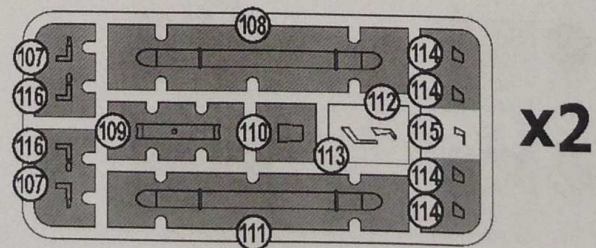

HUMBROL 22
WHITE

DECALS FOR TWO VERSIONS OF COLOURING

217 DETAILS FOR ASSEMBLY OF ONE MODEL

PARTS NOT FOR USE

MASKS FOR PAINTING

1 47 54 55 2x 97 4x 100 2x 106

2 53 57 58 2x 99 2x 102 **1**

3 1 2 3 49 52 56 11x 79 90 **2**

4 27 28 29 30 31 36 94 96

5 11 12 13 14 15 20 94 96

6 4 5 6 7 8 21 24 3

7 22 38 4 5 6

8 41 42 59 60 2x 62 2x 64 2x 65 2x 74 82 86 87 113 7

9 39 2x 61 63 67 68 2x 70 3x 71 73 2x 75 76 83 2x 88 112 2x 115 2x P3 2x P4 8