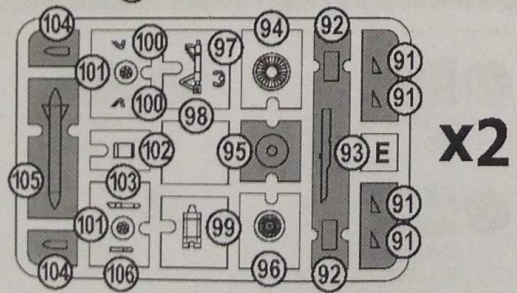

HUMBROL 22
WHITE

DECALS FOR TWO VERSIONS OF COLOURING

217 DETAILS FOR ASSEMBLY OF ONE MODEL

PARTS NOT FOR USE

MASKS FOR PAINTING

1 47 54 55 2x 97 4x 100 2x 106

2 53 57 58 2x 99 2x 102 **1**

3 1 2 3 49 52 56 11x 79 90 **2**

4 27 28 29 30 31 36 94 96

5 11 12 13 14 15 20 94 96

6 4 5 6 7 8 21 24 3

7 22 38 4 5 6

8 41 42 59 60 2x 62 2x 64 2x 65 2x 74 82 86 87 113 7

9 39 2x 61 63 67 68 2x 70 3x 71 73 2x 75 76 83 2x 88 112 2x 115 2x P3 2x P4 8