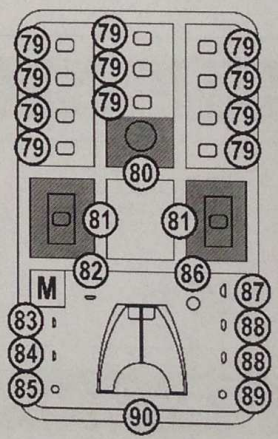

HUMBROL 22
WHITE

DECALS FOR TWO VERSIONS OF COLOURING

217 DETAILS FOR ASSEMBLY OF ONE MODEL

PARTS NOT FOR USE

MASKS FOR PAINTING

1 47 54 55 2x 97 4x 100 2x 106

2 53 57 58 2x 99 2x 102 **1**

3 1 2 3 49 52 56 11x 79 90 **2**

4 27 28 29 30 31 36 94 96

5 11 12 13 14 15 20 94 96

6 4 5 6 7 8 21 24 3

7 22 38 4 5 6

8 41 42 59 60 2x 62 2x 64 2x 65 2x 74 82 86 87 113 7

9 39 2x 61 63 67 68 2x 70 3x 71 73 2x 75 76 83 2x 88 112 2x 115 2x P3 2x P4 8