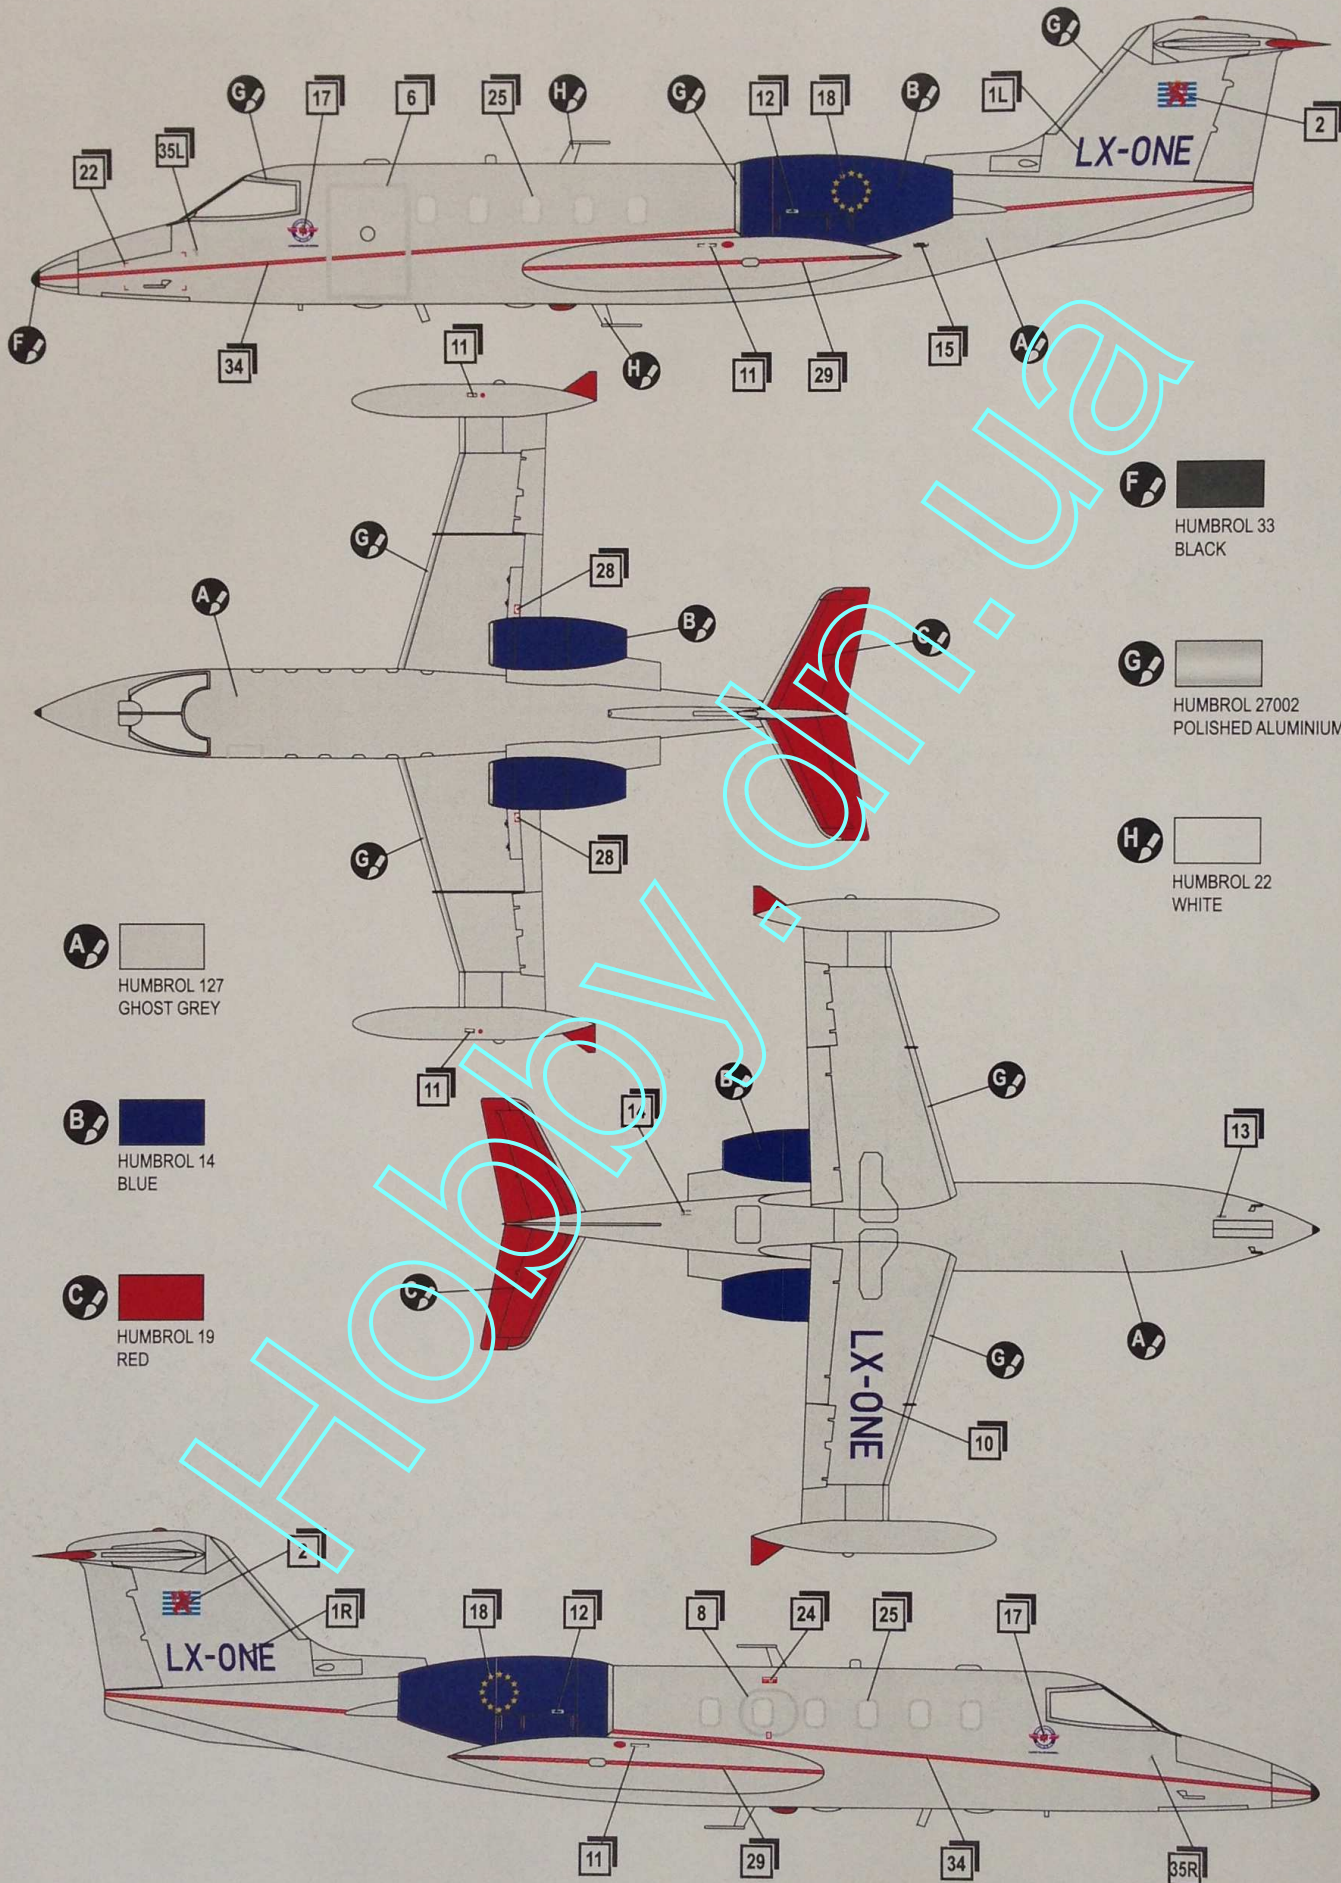

PLASTIC MODEL KITS
LIMITED EDITION
CAT.NO.72295

SPAN : 168 mm
LENGTH : 210 mm
PARTS : 217 pieces
SCALE:1/72

The Learjet Model 35 and Model 36 are a series of American multi-role business jets and military transport aircraft manufactured by Learjet. When used by the United States Air Force they carry the designation C-21A. Its cabin can be arranged for 6-8 passengers. The longer-range Model 36 has a shortened passenger area to provide more space in the aft fuselage for fuel tanks. This testbed aircraft first flew in May, 1971.

HUMBROL 22
WHITE

DECALS FOR TWO VERSIONS OF COLOURING

217 DETAILS FOR ASSEMBLY OF ONE MODEL

PARTS NOT FOR USE

MASKS FOR PAINTING

1 47 54 55 2x 97 4x 100 2x 106

2 53 57 58 2x 99 2x 102 **1**

3 1 2 3 49 52 56 11x 79 90 **2**

4 27 28 29 30 31 36 94 96

5 11 12 13 14 15 20 94 96

6 4 5 6 7 8 21 24 3

7 22 38 4 5 6

8 41 42 59 60 2x 62 2x 64 2x 65 2x 74 82 86 87 113 7

9 39 2x 61 63 67 68 2x 70 3x 71 73 2x 75 76 83 2x 88 112 2x 115 2x P3 2x P4 8

10 43 44 45 46 48 50 51 85 89 2x 98 2x 101 2x 103 9

11 10x P5 10

Learjet 35A

A HUMBROL 127 GHOST GREY

B HUMBROL 14 BLUE

C HUMBROL 19 RED

F HUMBROL 33 BLACK

G HUMBROL 27002 POLISHED ALUMINIUM