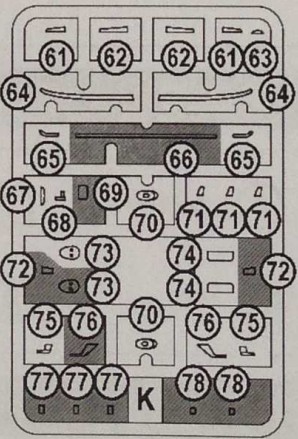

HUMBROL 22
WHITE

DECALS FOR TWO VERSIONS OF COLOURING

217 DETAILS FOR ASSEMBLY OF ONE MODEL

PARTS NOT FOR USE

MASKS FOR PAINTING

1 47 54 55 2x 97 4x 100 2x 106

2 53 57 58 2x 99 2x 102 **1**

3 1 2 3 49 52 56 11x 79 90 **2**

4 27 28 29 30 31 36 94 96

5 11 12 13 14 15 20 94 96

6 4 5 6 7 8 21 24 3

7 22 38 4 5 6

8 41 42 59 60 2x 62 2x 64 2x 65 2x 74 82 86 87 113 7

9 39 2x 61 63 67 68 2x 70 3x 71 73 2x 75 76 83 2x 88 112 2x 115 2x P3 2x P4 8