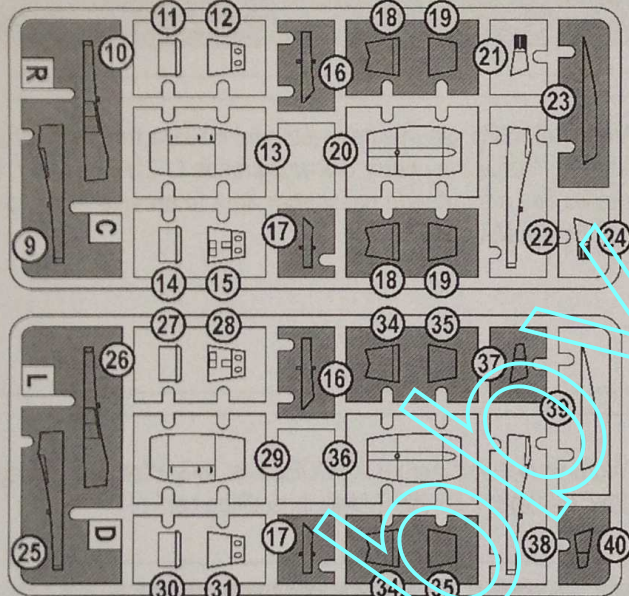

HUMBROL 22
WHITE

DECALS FOR TWO VERSIONS OF COLOURING

217 DETAILS FOR ASSEMBLY OF ONE MODEL

PARTS NOT FOR USE

MASKS FOR PAINTING

1 47 54 55 2x 97 4x 100 2x 106

2 53 57 58 2x 99 2x 102 **1**

3 1 2 3 49 52 56 11x 79 90 **2**

4 27 28 29 30 31 36 94 96

5 11 12 13 14 15 20 94 96

6 4 5 6 7 8 21 24 3

7 22 38 4 5 6

8 41 42 59 60 2x 62 2x 64 2x 65 2x 74 82 86 87 113 7

9 39 2x 61 63 67 68 2x 70 3x 71 73 2x 75 76 83 2x 88 112 2x 115 2x P3 2x P4 8