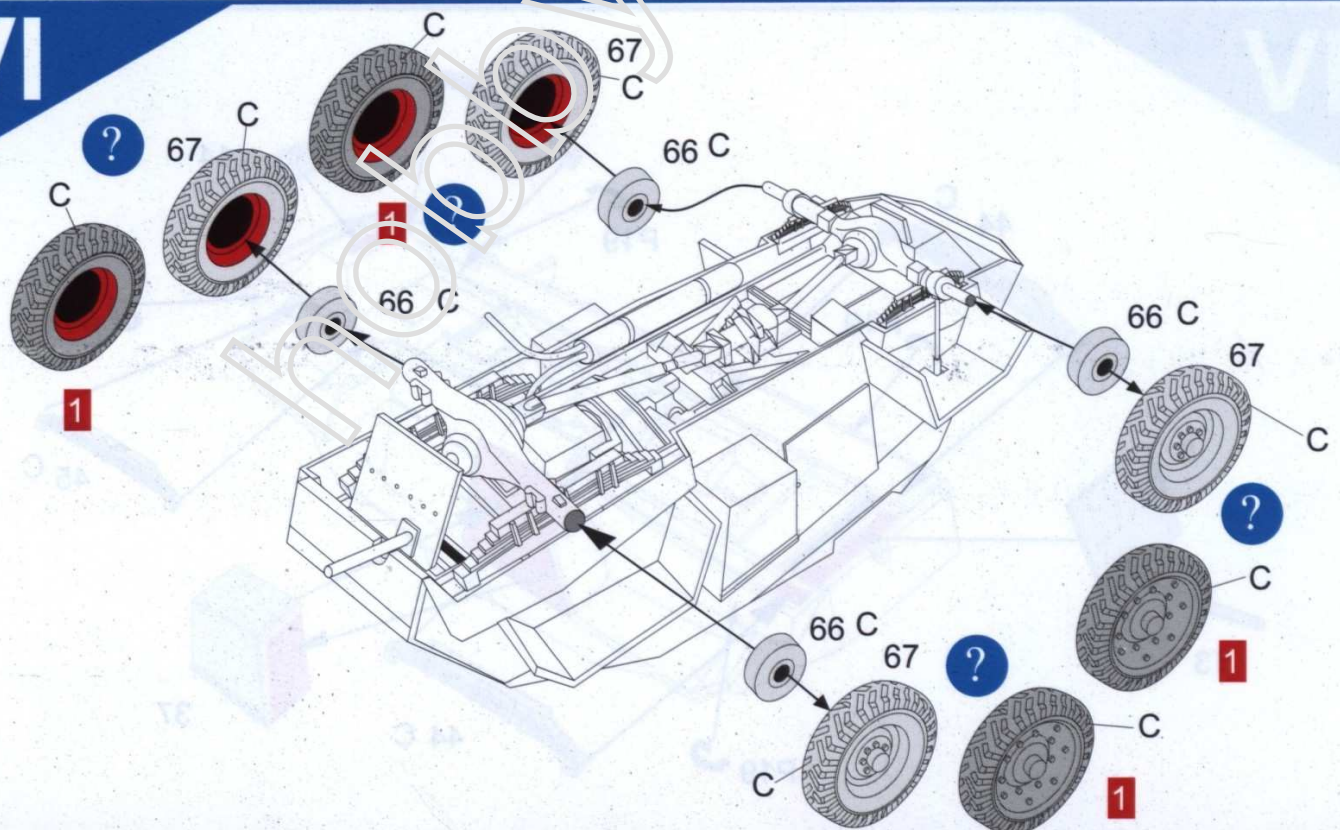

IX

X

ATTACK KITS

Humber Armoured Car Mk.III British Army Africa

PROFI

Tatra 87 Cabrio
with crew

1:72
72927

Plastický model
Humber Armoured Car
Mk.III British Army
Africa 1942