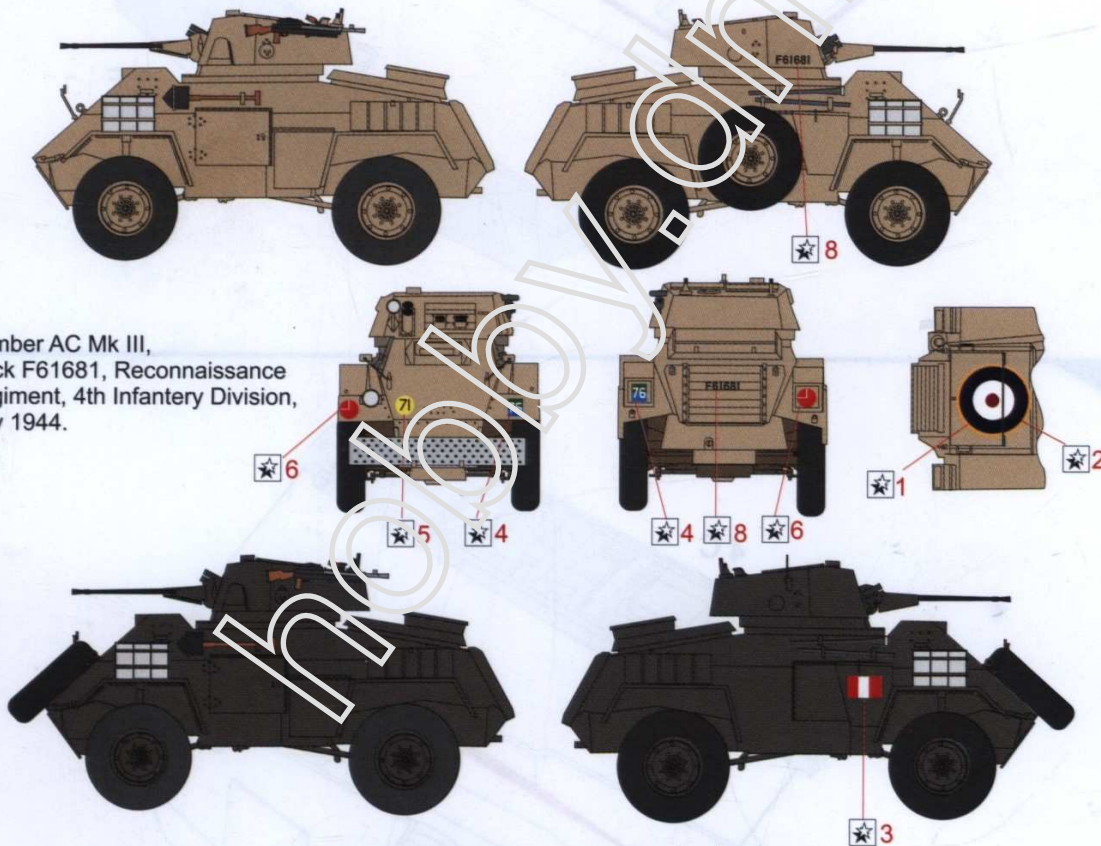

1. **2** Humber AC Mk III,
   black F61681, Reconnaissance
   Regiment, 4th Infantry Division,
   Italy 1944.