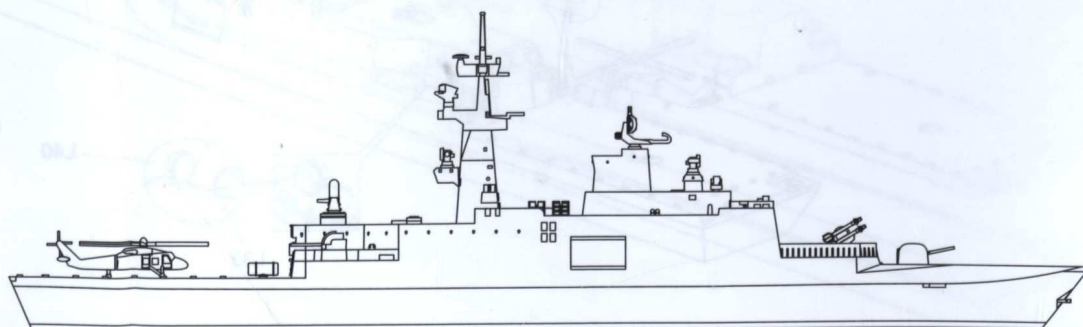

ILLUSTRATION 圖示說明：

6

Instant Glue For Metal
瞬間接著劑，金屬用