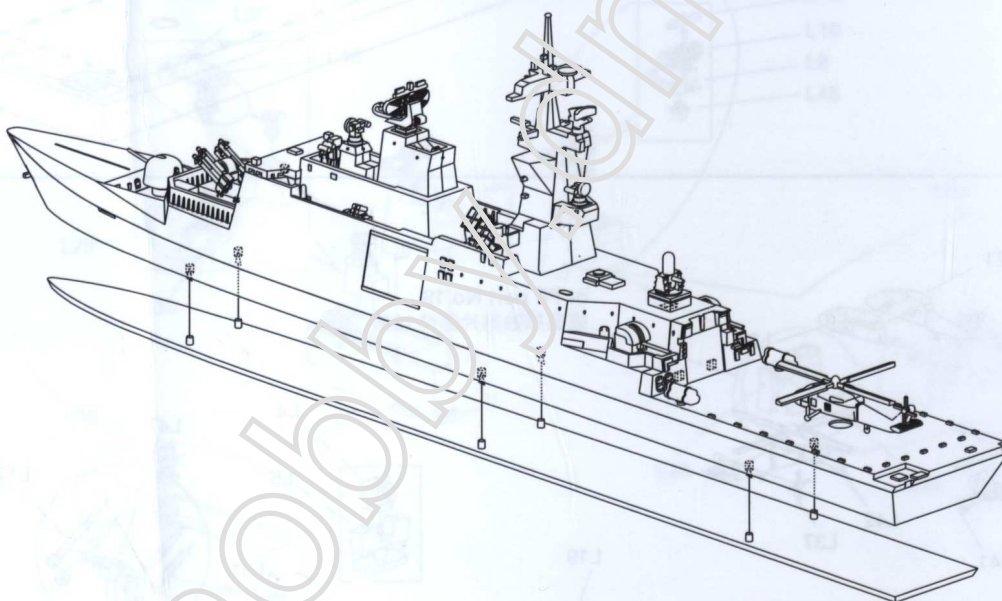

Bronco Models

1/700 SCALE 'KANG DING' CLASS FRIGATE

中華名艦系列 1/700 '康定'級巡防艦

The 'Kang Ding' class frigate is developed from French made 'Lafayette' class frigate. It is a very good stealthy frigate designed for close sea patrol and crisis intervention. The different between 'Kang Ding' & 'Lafayette' class frigate is the 'Kang Ding' equipped with all the American made armament system. Total 6 of 'Kang Ding' class frigate is service in Taiwanese navy since 1996.

3

ILLUSTRATION 圖示說明：

Optional
可以選擇採用

4

5

ILLUSTRATION 圖示說明：

6

Instant Glue For Metal
瞬間接著劑，金屬用