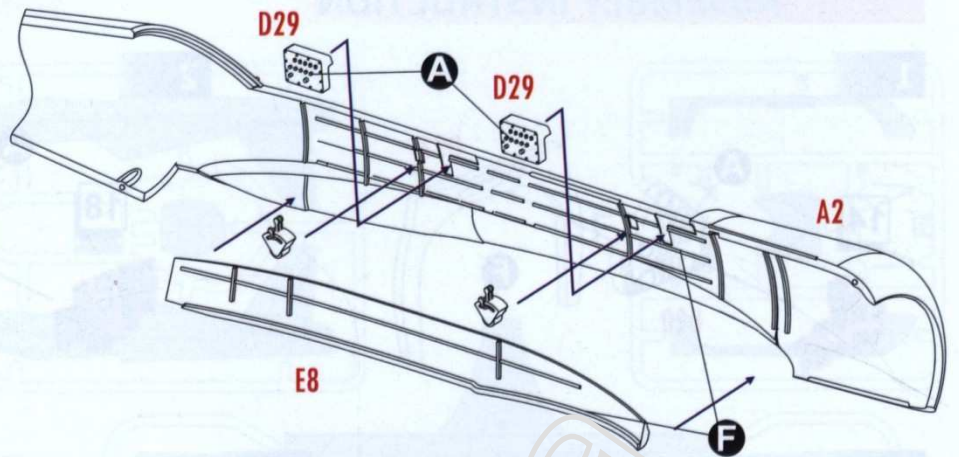

1/48 SCALE MODEL CONSTRUCTION KIT

Curtiss-Wright SNC-1 Falcon II

DW 48041

PARTS OF THE MODEL

Mask

Pe

Decal

ASSEMBLY INSTRUCTION

1

2

3

4

5

6

7

8