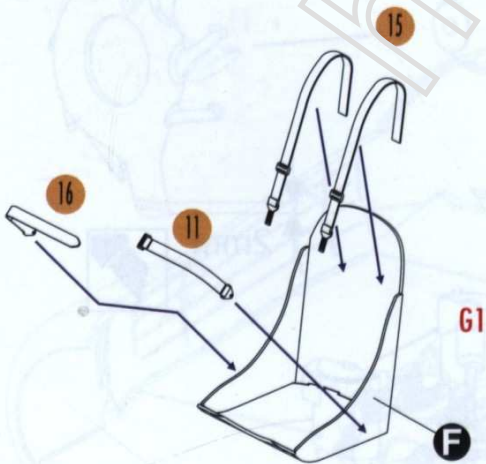

1/48 SCALE MODEL CONSTRUCTION KIT

Curtiss-Wright SNC-1 Falcon II

DW 48041

PARTS OF THE MODEL

Mask

Pe

Decal

ASSEMBLY INSTRUCTION

1

2

3

4

5

6

7

8