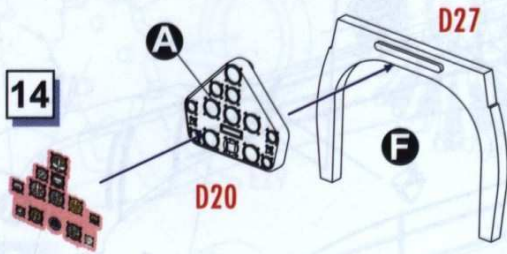

ASSEMBLY INSTRUCTION

1