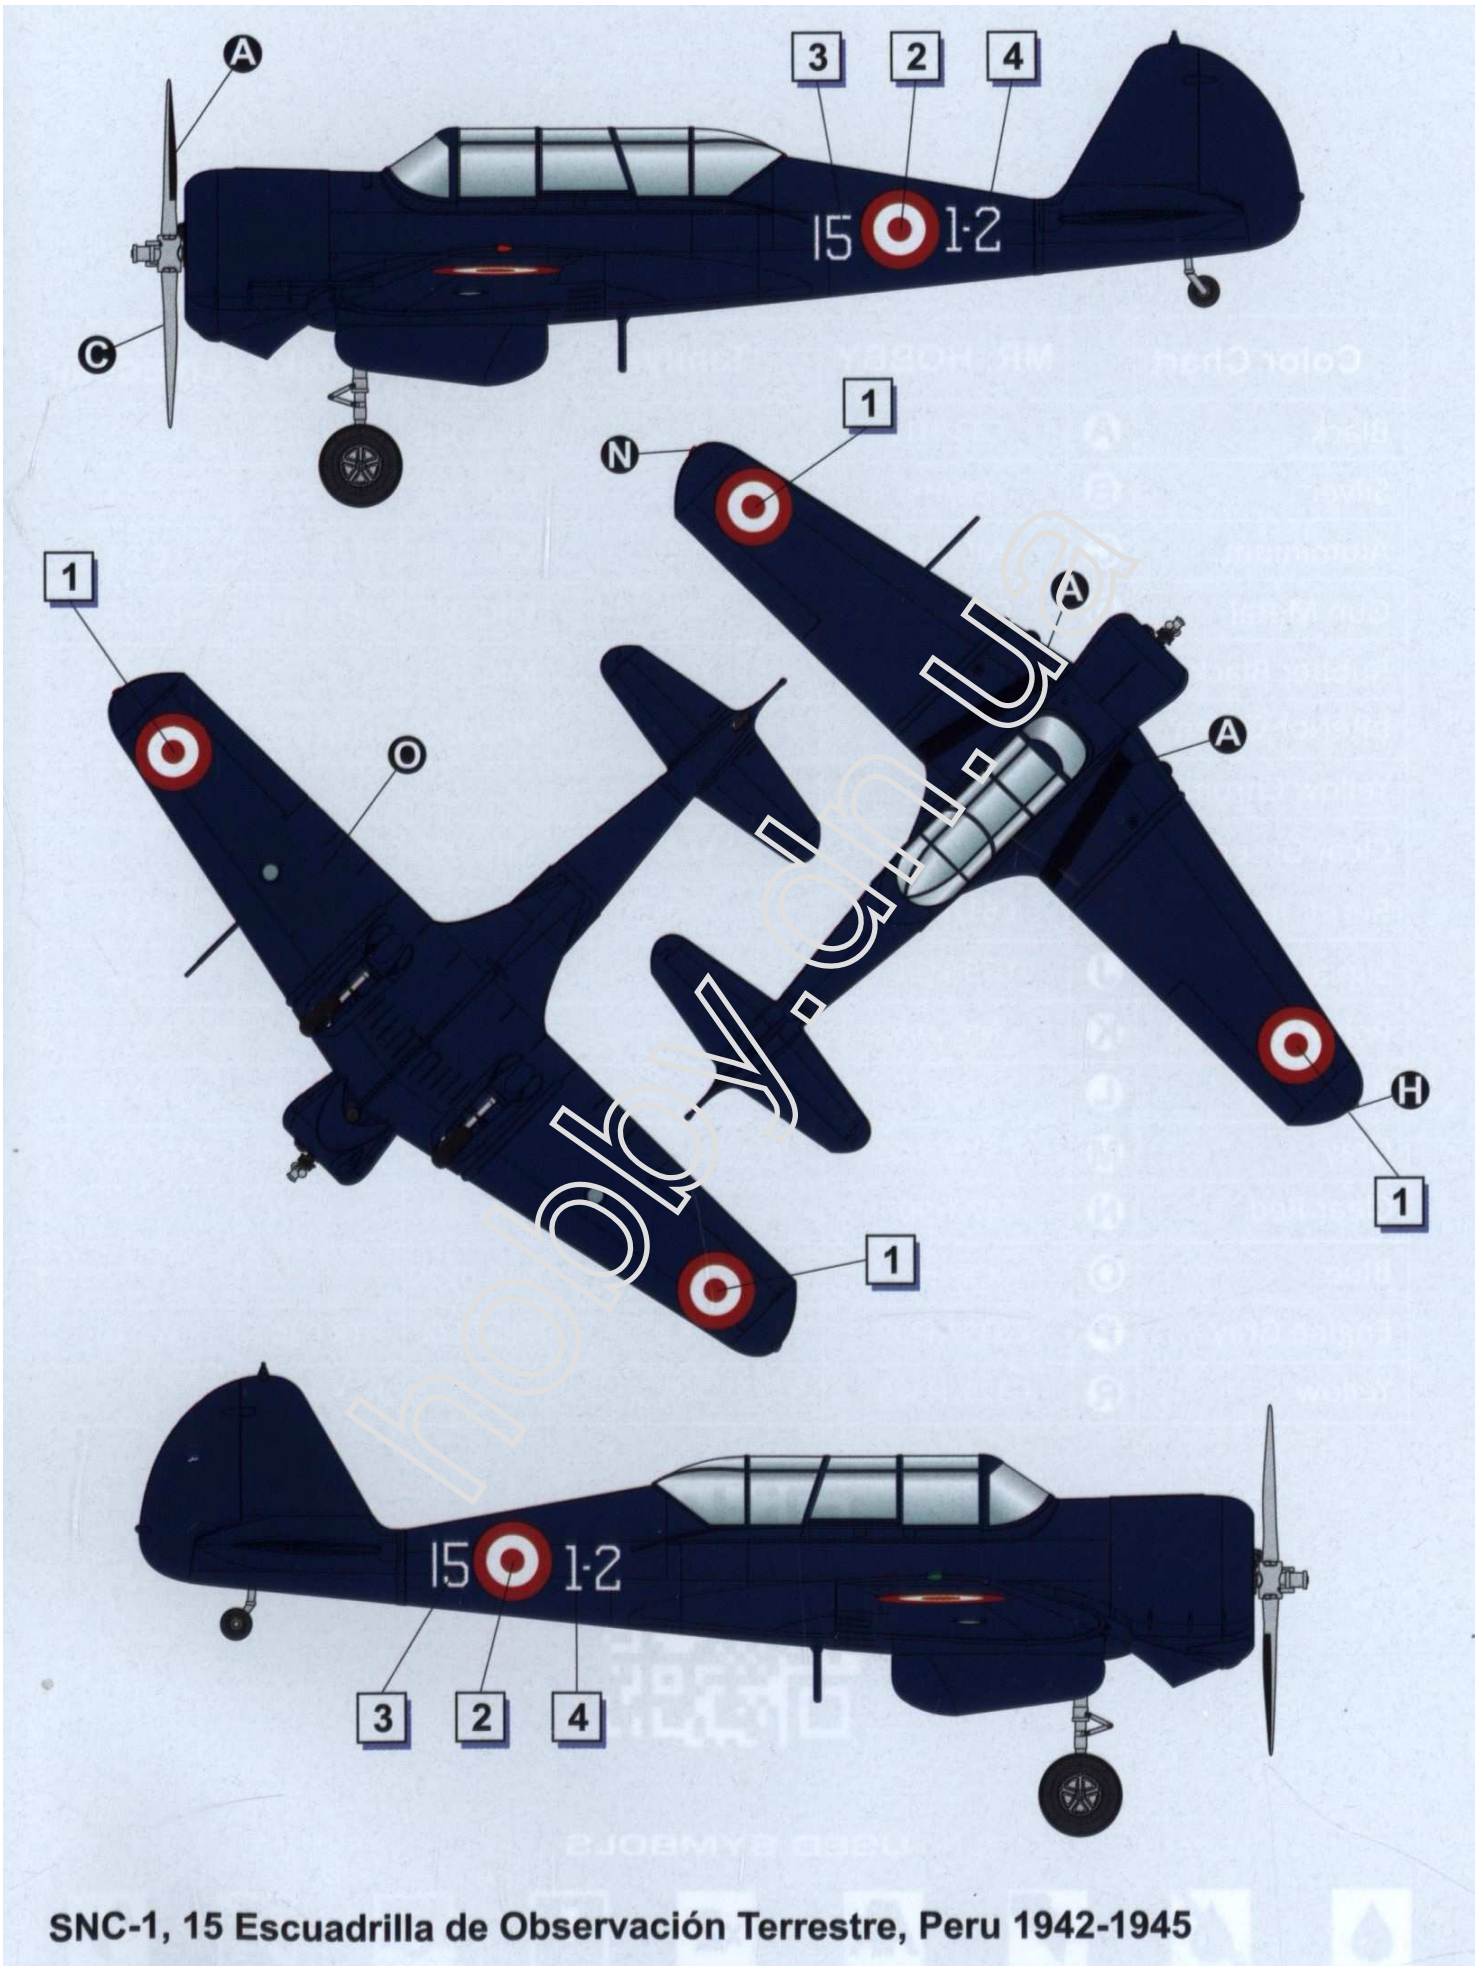

SNC-1, 15 Escuadrilla de Observación Terrestre, Peru 1942-1945