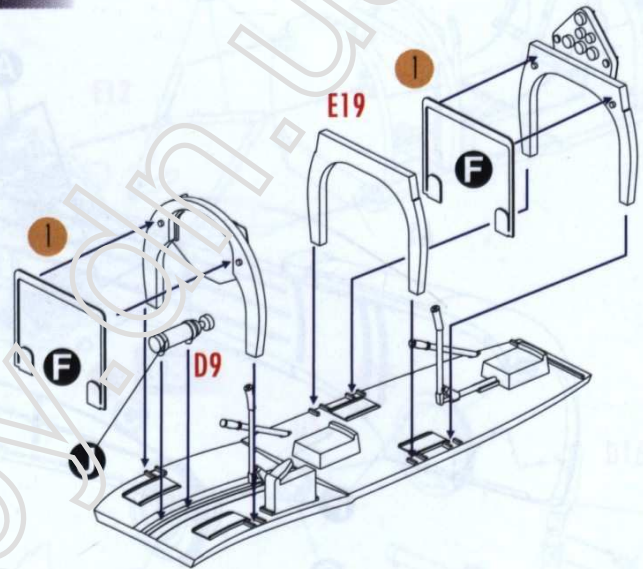

1/48 SCALE MODEL CONSTRUCTION KIT

Curtiss-Wright SNC-1 Falcon II

DW 48041

PARTS OF THE MODEL

Mask

Pe

Decal

ASSEMBLY INSTRUCTION

1

2

3

4

5

6

7

8

9

10

11

12

13

14

15

16