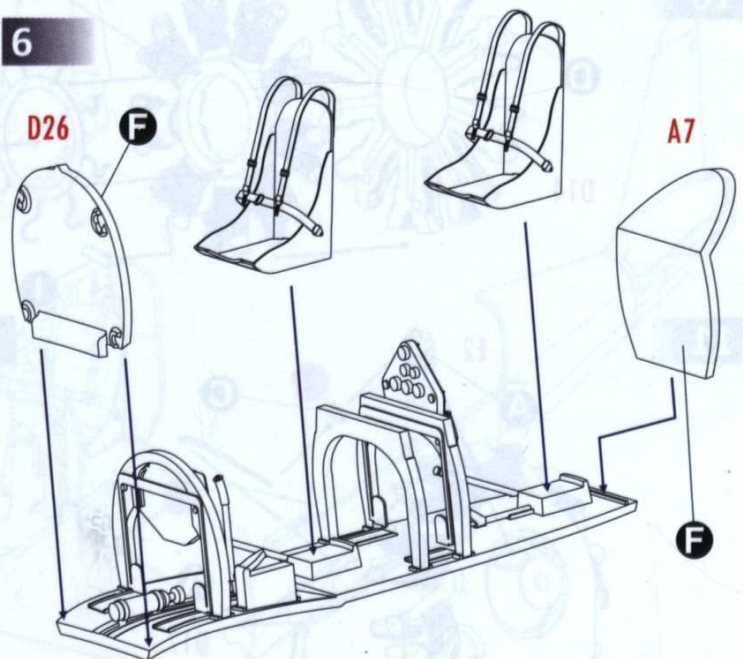

1/48 SCALE MODEL CONSTRUCTION KIT

Curtiss-Wright SNC-1 Falcon II

DW 48041

PARTS OF THE MODEL

Mask

Pe

Decal

ASSEMBLY INSTRUCTION

1

2

3

4

5

6

7

8