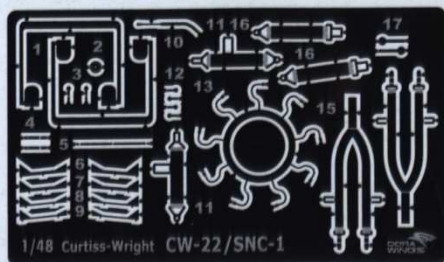

1/48 SCALE MODEL CONSTRUCTION KIT

Curtiss-Wright SNC-1 Falcon II

DW 48041

PARTS OF THE MODEL

Mask

Pe

Decal

ASSEMBLY INSTRUCTION

1

2

3

4

5

6

7

8