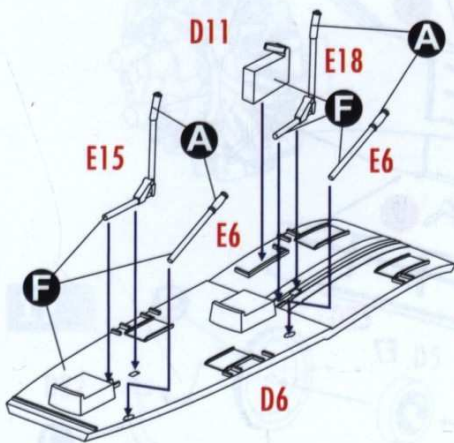

ASSEMBLY INSTRUCTION

1

2

3

4

5

6