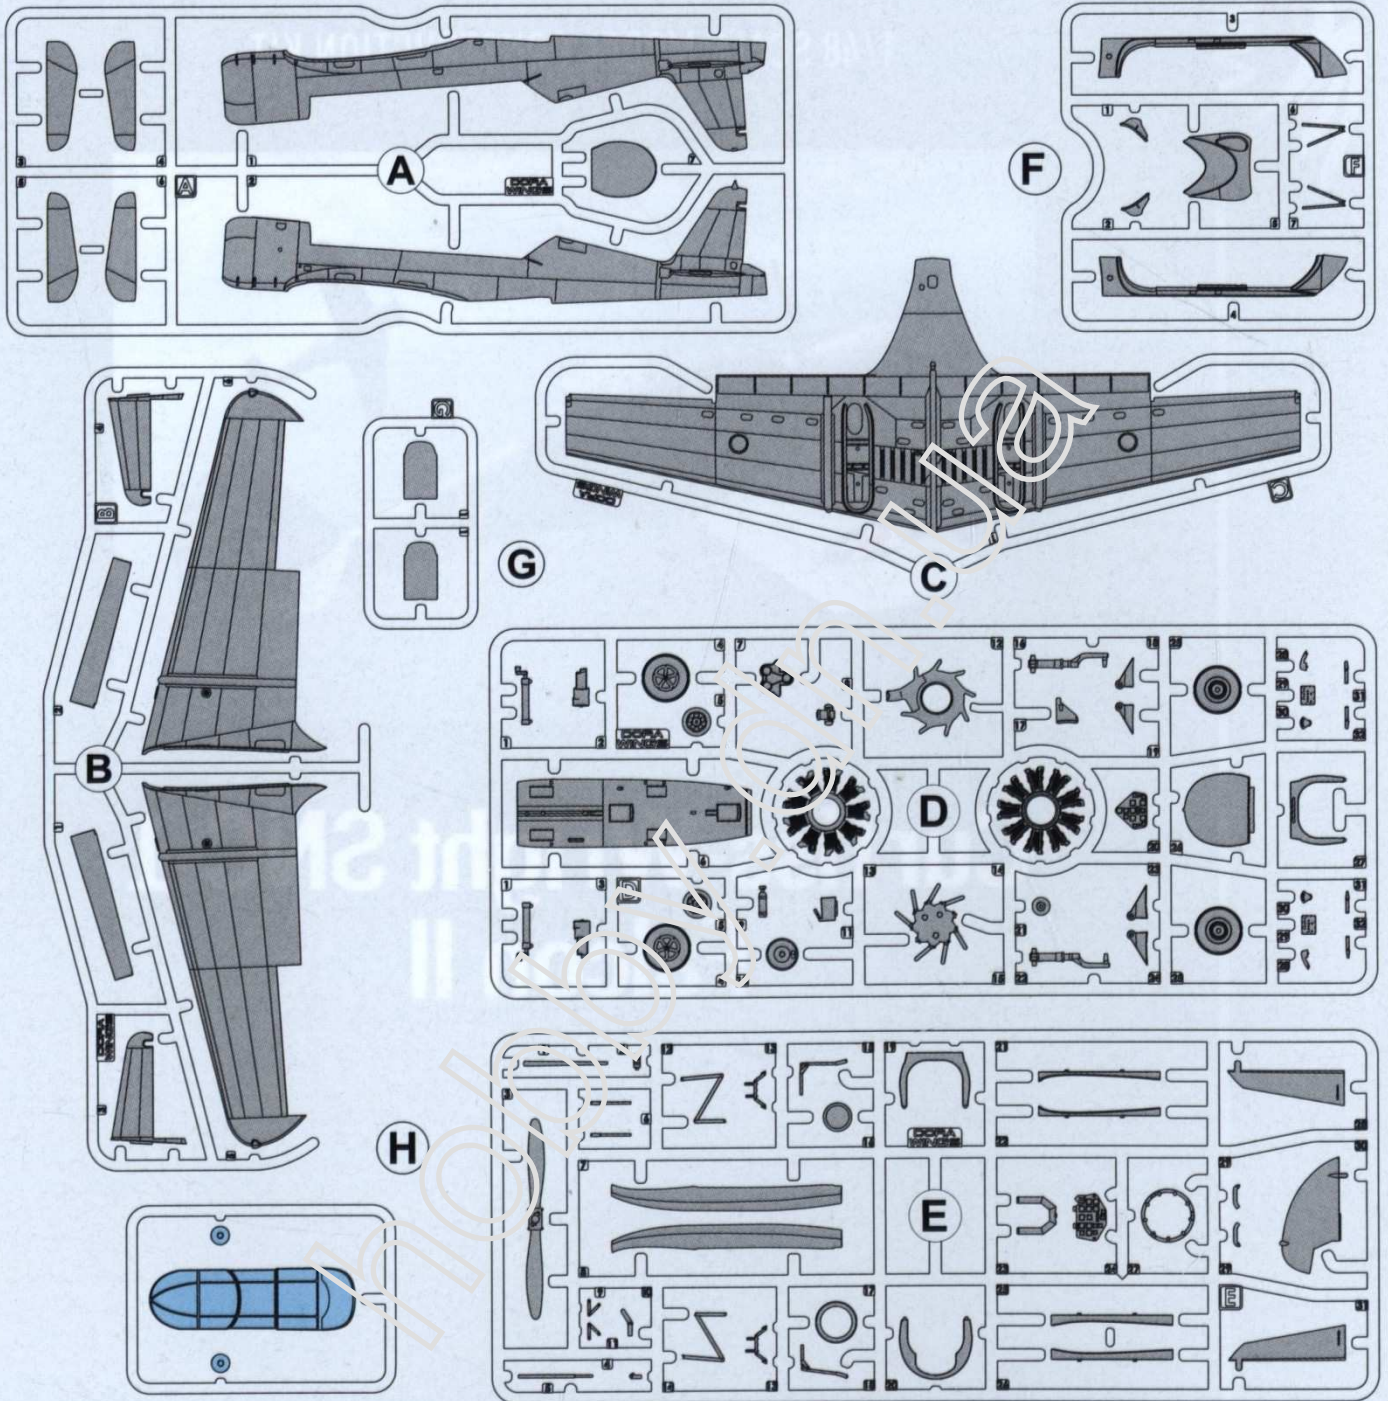

1/48 SCALE MODEL CONSTRUCTION KIT

Curtiss-Wright SNC-1 Falcon II

DW 48041

PARTS OF THE MODEL

Mask

Pe

Decal

ASSEMBLY INSTRUCTION

1

2

3

4

5

6

7

8

9

10

11

12

13

14

15

16

17

18

19

20

21

22

23

24