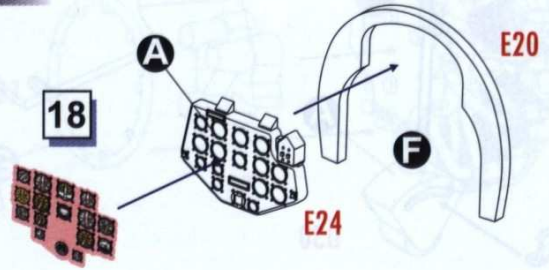

ASSEMBLY INSTRUCTION

1

2

3

4

5

6