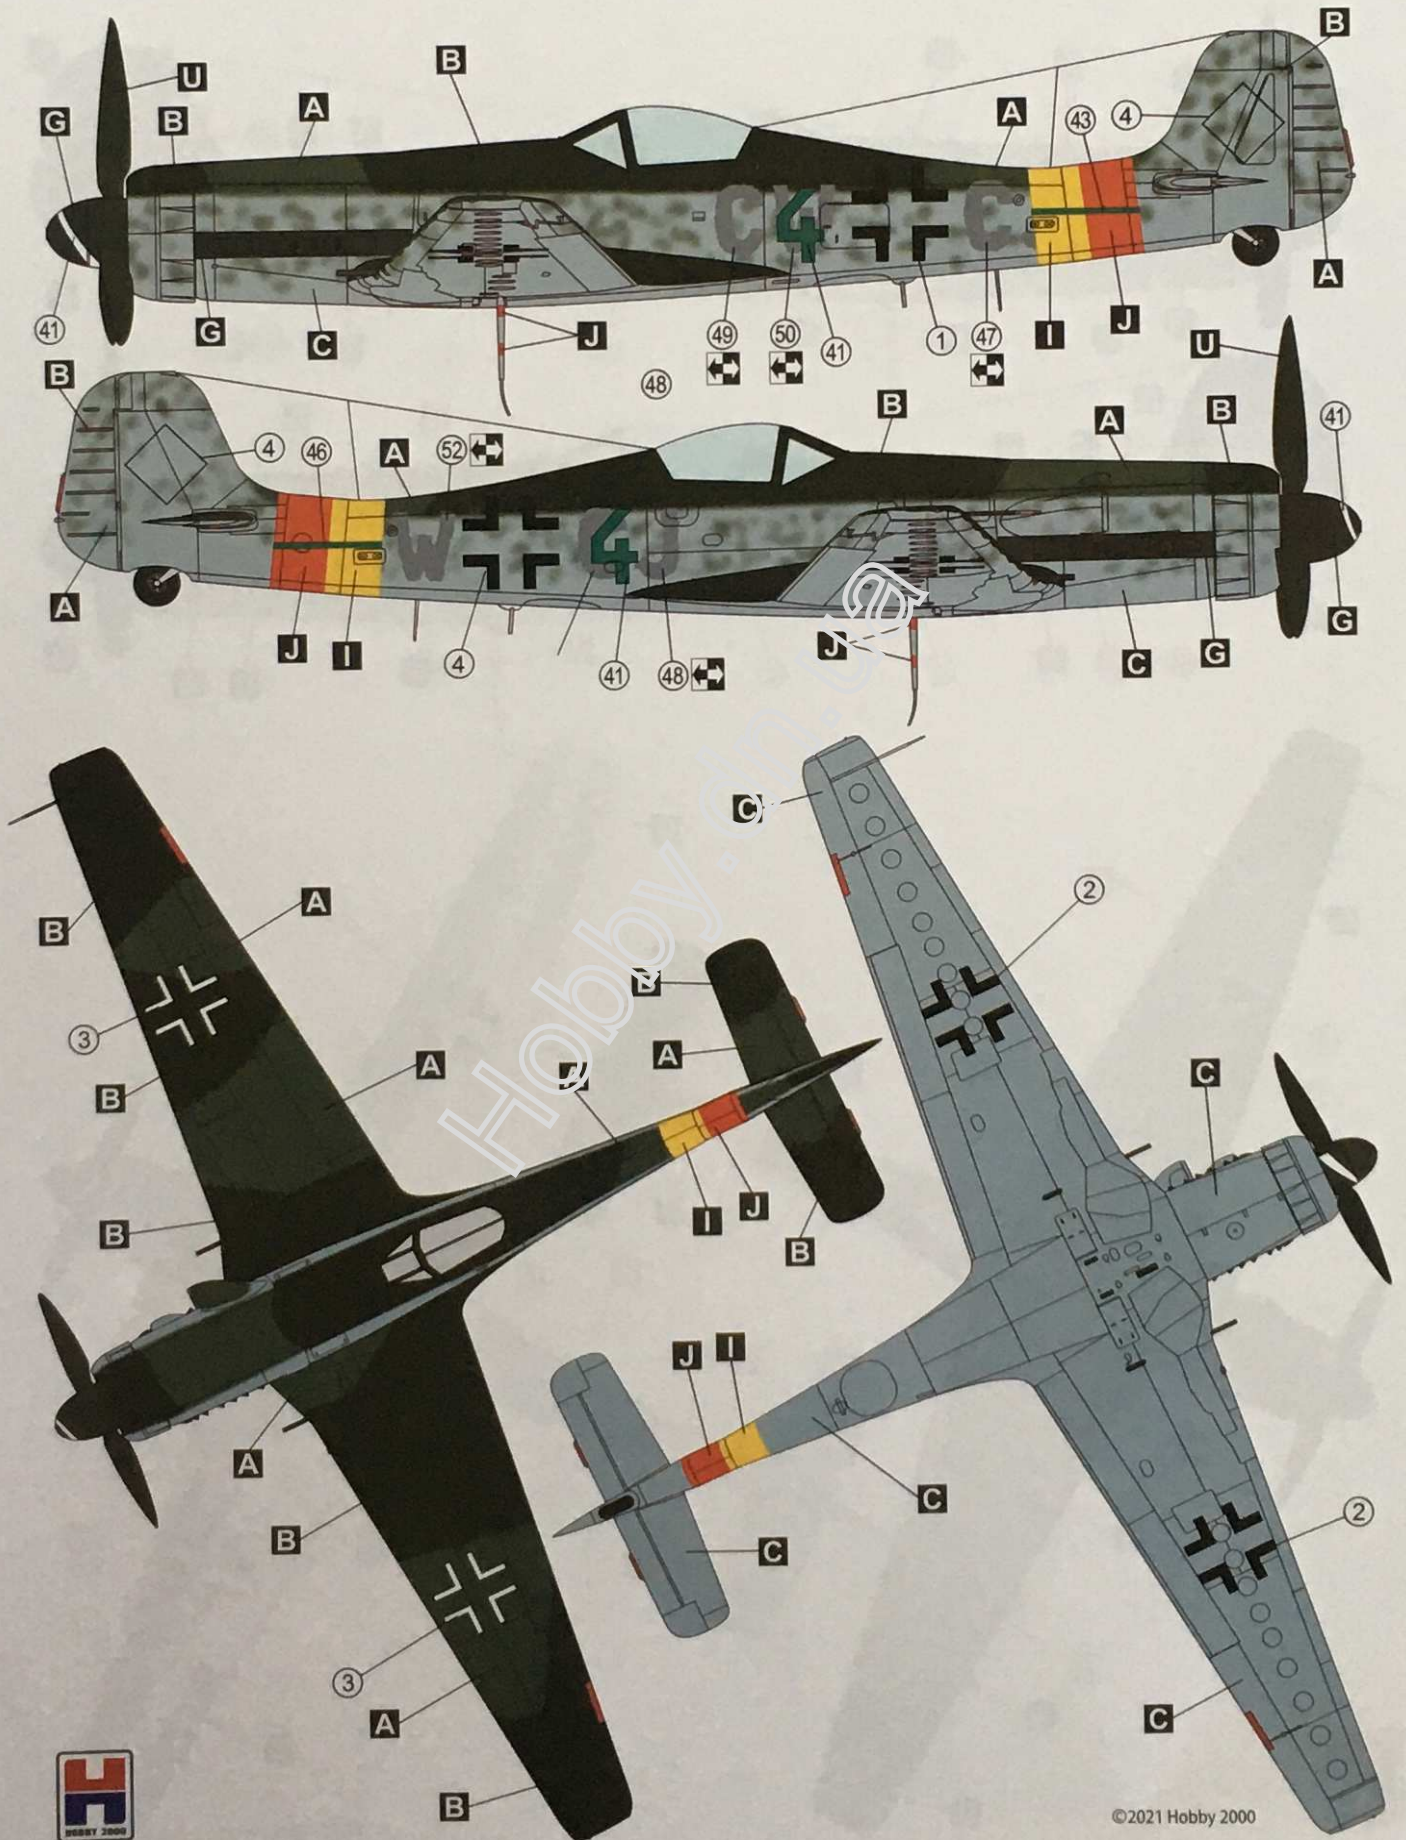

48017 Focke-Wulf Ta 152 H-0

Ta 152 H-0, WNr. 150010, Green 4, Stab/JG 301, Leck, April 1945

©2021 Hobby 2000