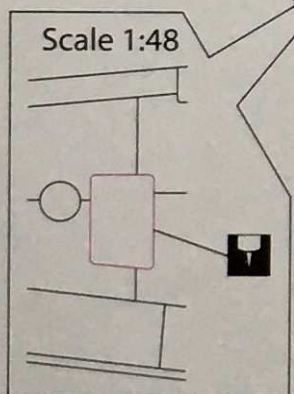

# 48017 Focke-Wulf Ta 152 H-0

Ta 152 H-0, WNr. 150010, Green 4, Stab/JG 301, Leck, April 1945

©2021 Hobby 2000