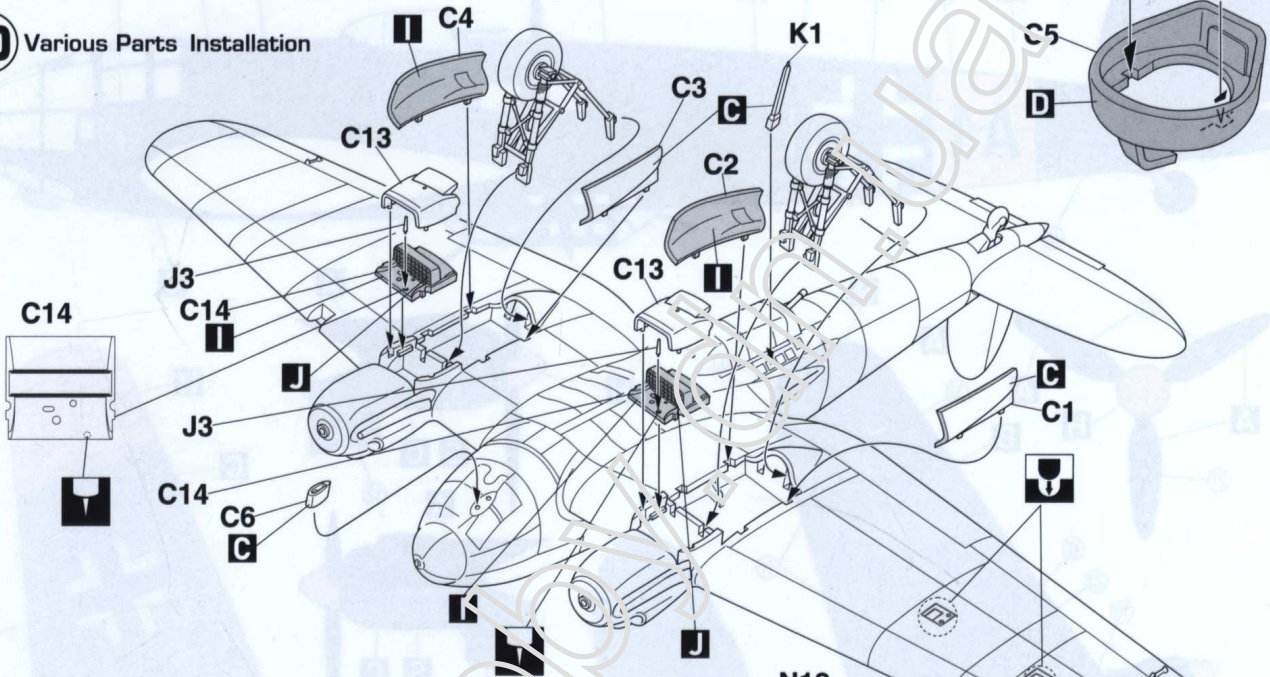

7 Bomb & Torpedo Parts Assembly

8 Main Gear Assembly

9 Propeller Assembly

10 Various Parts Installation

11 Final Assembly

I He 111 H-3, WNr. 3306, A1+LT, 9./KG 53, Eastern Front, winter 1941-1942.

2 He 111 H-3, No. 10, Grupul 5 Bombardament, ARR, Eastern Front, winter 1941-1942.