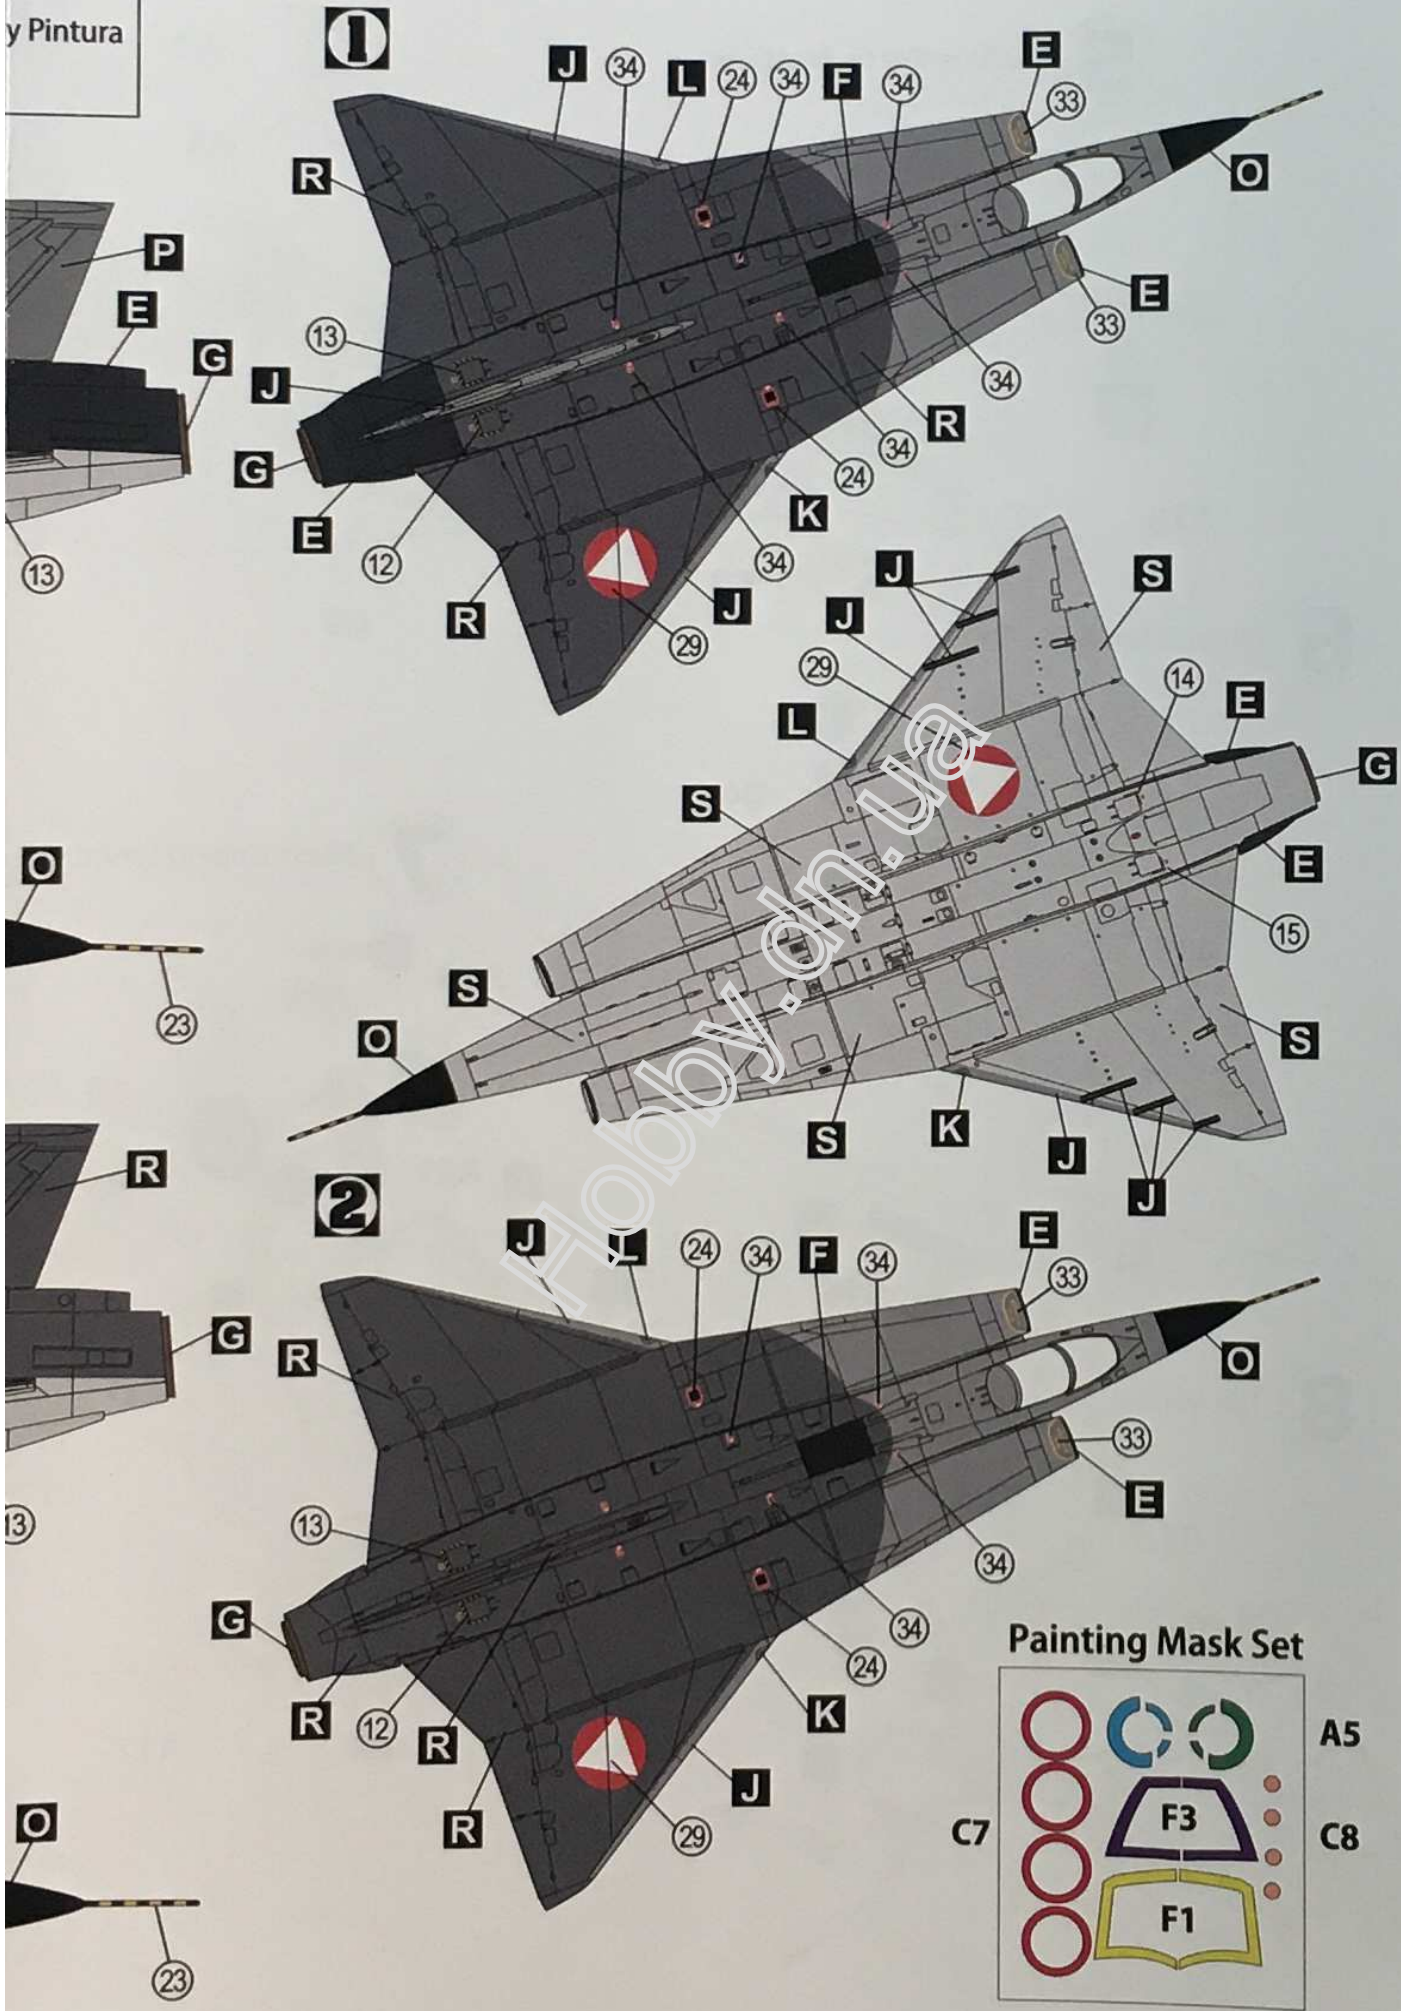

y Pintura

Painting Mask Set