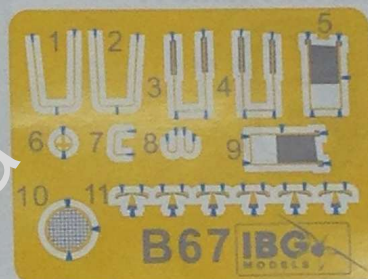

M13/40 Italian Tank

(Late production - III series)

Cat. No. 72125
Scale 1/72

IBG Models would like to thank
Mr. Leonardo Landi for great help
in creating this model.

Photo-etched Parts /
Elementy Fototrawione

Element złożony we wcześniejszym etapie
Element assembled in previous step

Element po złożeniu w aktualnym etapie
Element after assembly in current step

Wersja do wyboru
Version to choose

Kolor farby
Paint colour