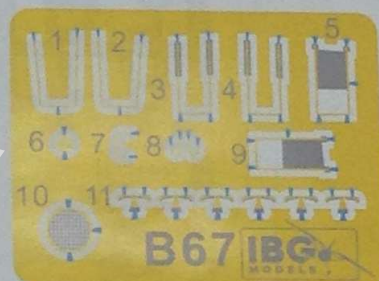

# Carro Comando M13/40 with 8mm Breda Machine Guns

Cat. No. 72129  
Scale 1/72

IBG Models would like to thank  
Mr. Leonardo Landi for great help  
in creating this model.

Photo-etched Parts /  
Elementy Fototrawione

Element złożony we wcześniejszym etapie  
Element assembled in previous step

Element po złożeniu w aktualnym etapie  
Element after assembly in current step

Wersja do wyboru  
Version to choose

Kolor farby  
Paint colour