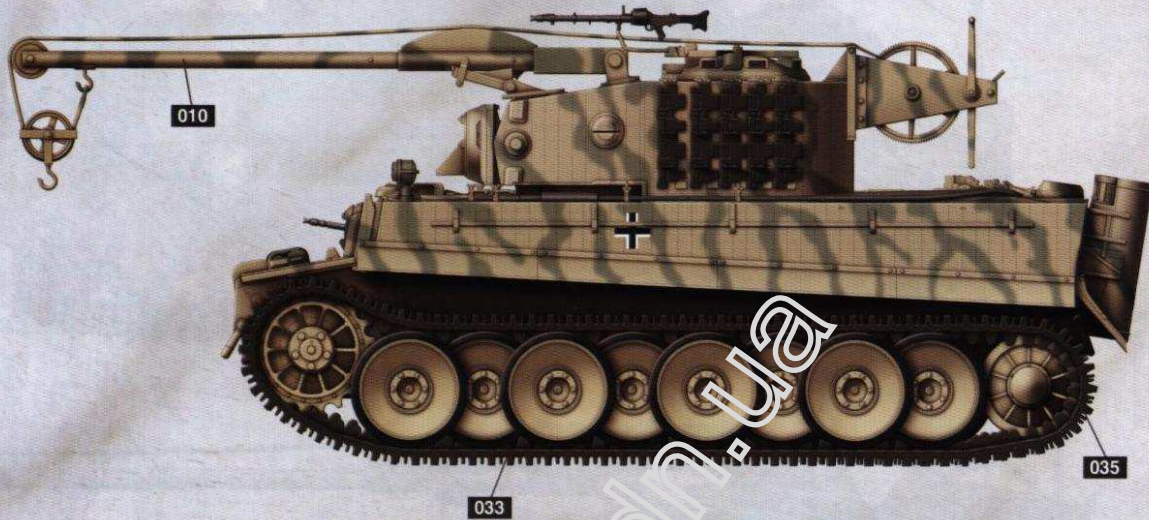

Sd.Kfz.185 BERGEPANZER TIGER I

Painting and Marking Guide

Color info and profiles by

A.MIG 002 Olivgrun Opt.2	A.MIG 010 Dunkelgelb	A.MIG 033 Rubber & Tires
A.MIG 035 Dark Tracks	A.MIG 036 Old Wood	A.MIG 045 Gun Metal