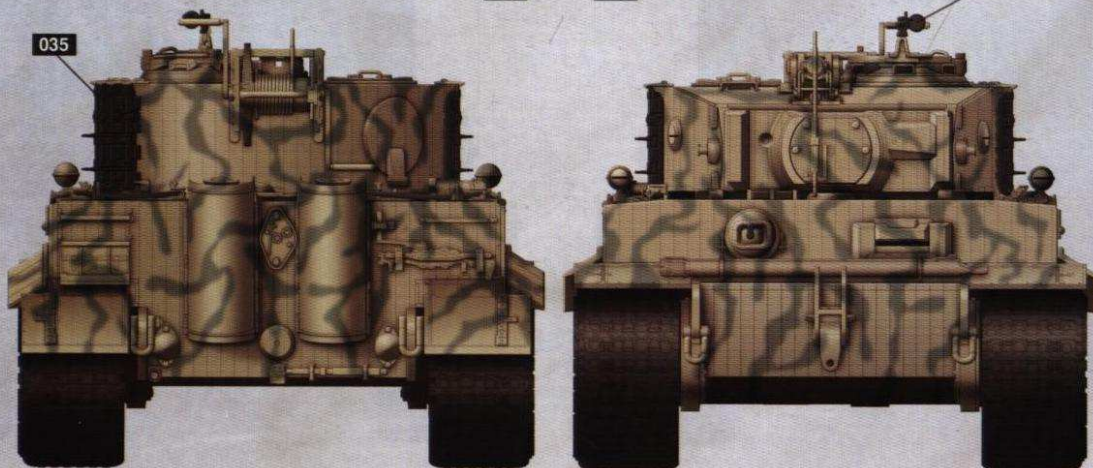

Sd.Kfz.185 BERGEPANZER TIGER I

Painting and Marking Guide

Color info and profiles by

A.MIG 002 Olivgrun Opt.2	A.MIG 010 Dunkelgelb	A.MIG 033 Rubber & Tires
A.MIG 035 Dark Tracks	A.MIG 036 Old Wood	A.MIG 045 Gun Metal