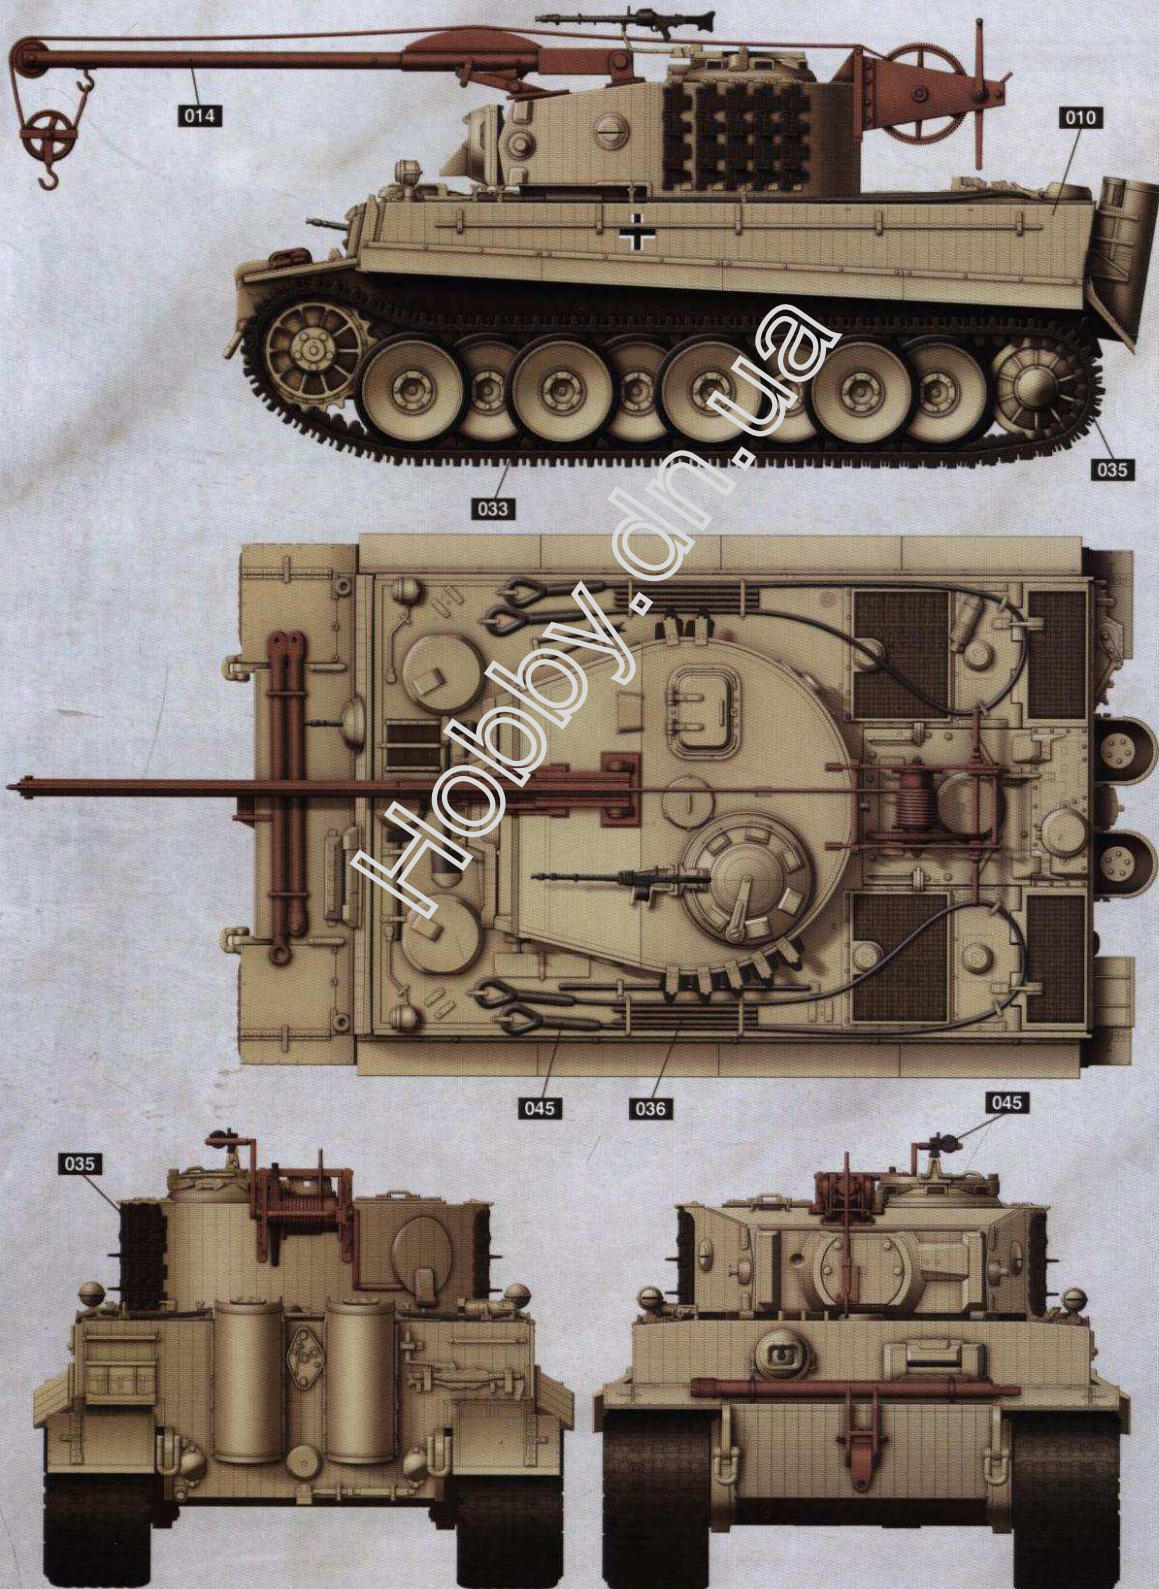

Sd.Kfz. 185 BERGEPANZER TIGER I

Painting and Marking Guide

Color info and profiles by

A.MIG 010 Dunkelgelb

A.MIG 014 Rotbraun

A.MIG 033 Rubber & Tires

A.MIG 035 Dark Tracks

A.MIG 036 Old Wood

A.MIG 045 Gun Metal