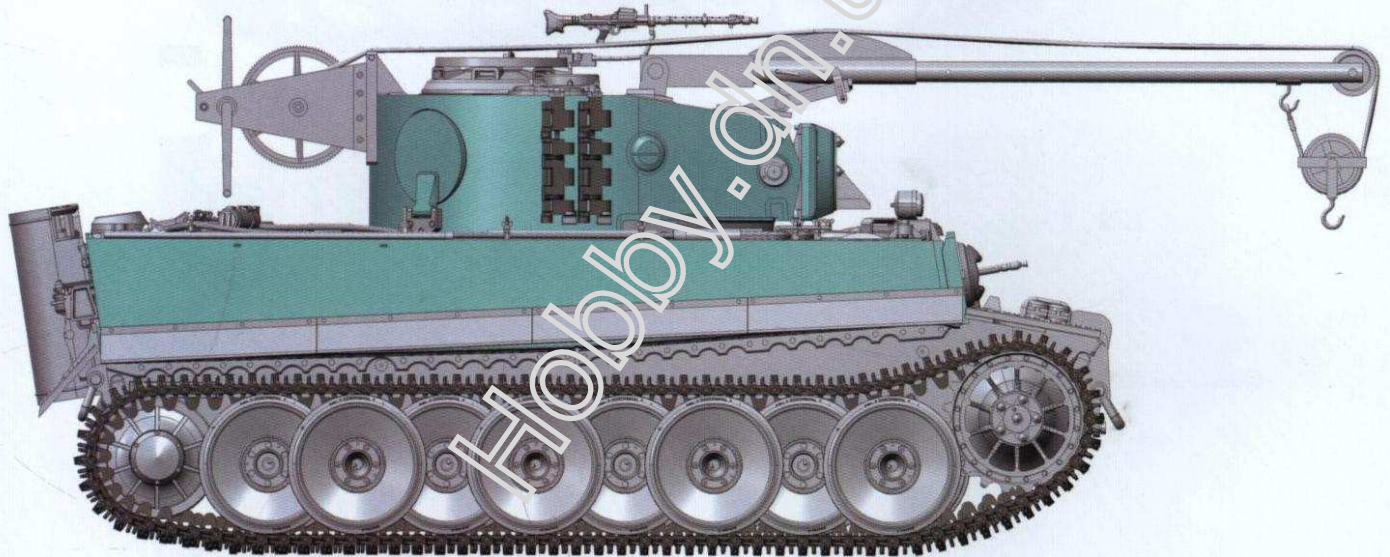

Zimmerit & Other Parts Assembly

Zimmerit