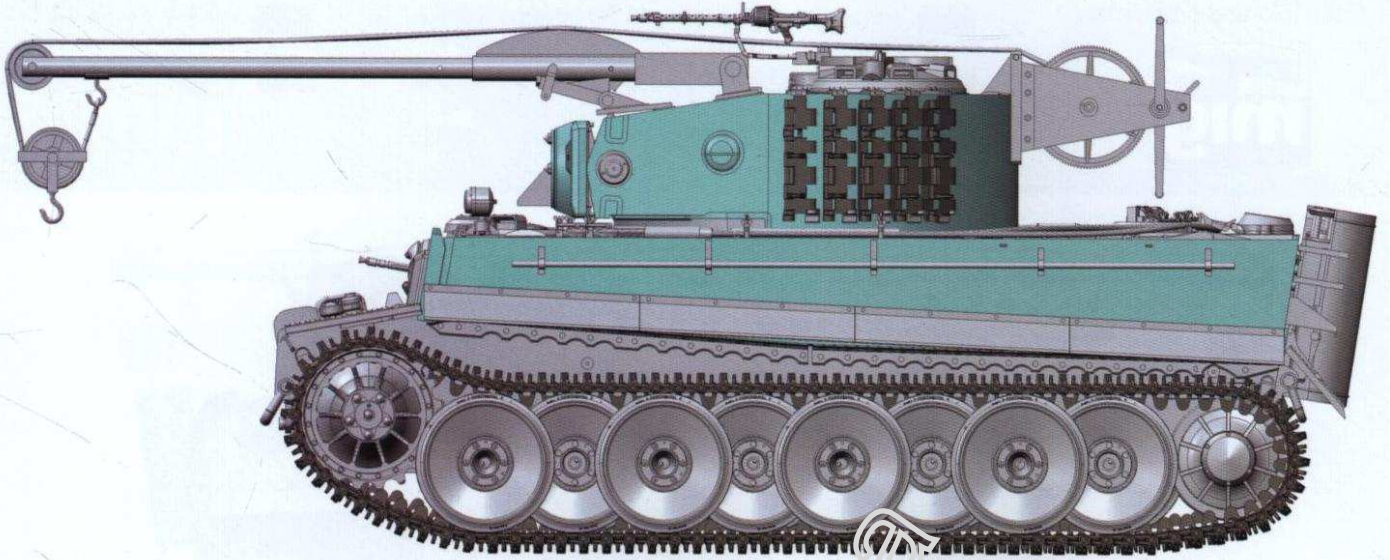

Zimmerit & Other Parts Assembly

Zimmerit