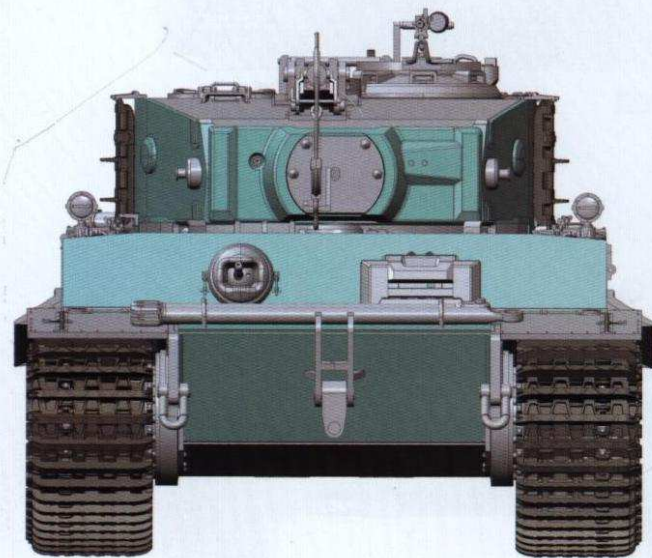

Zimmerit & Other Parts Assembly

Zimmerit