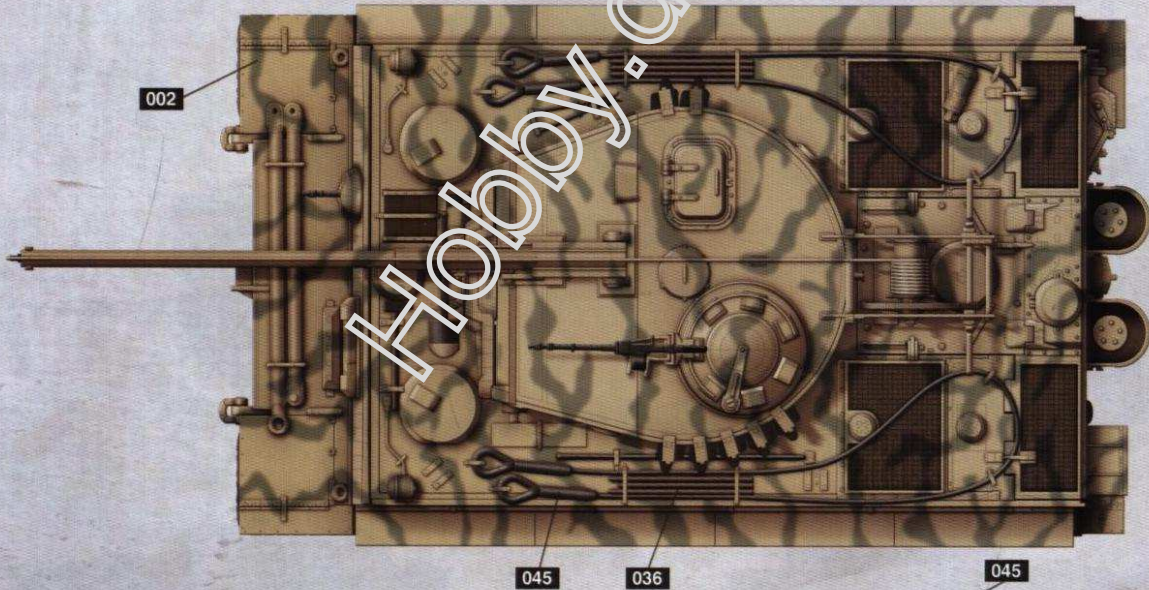

Sd.Kfz.185 BERGEPANZER TIGER I

Painting and Marking Guide

Color info and profiles by

A.MIG 002 Olivgrun Opt.2	A.MIG 010 Dunkelgelb	A.MIG 033 Rubber & Tires
A.MIG 035 Dark Tracks	A.MIG 036 Old Wood	A.MIG 045 Gun Metal