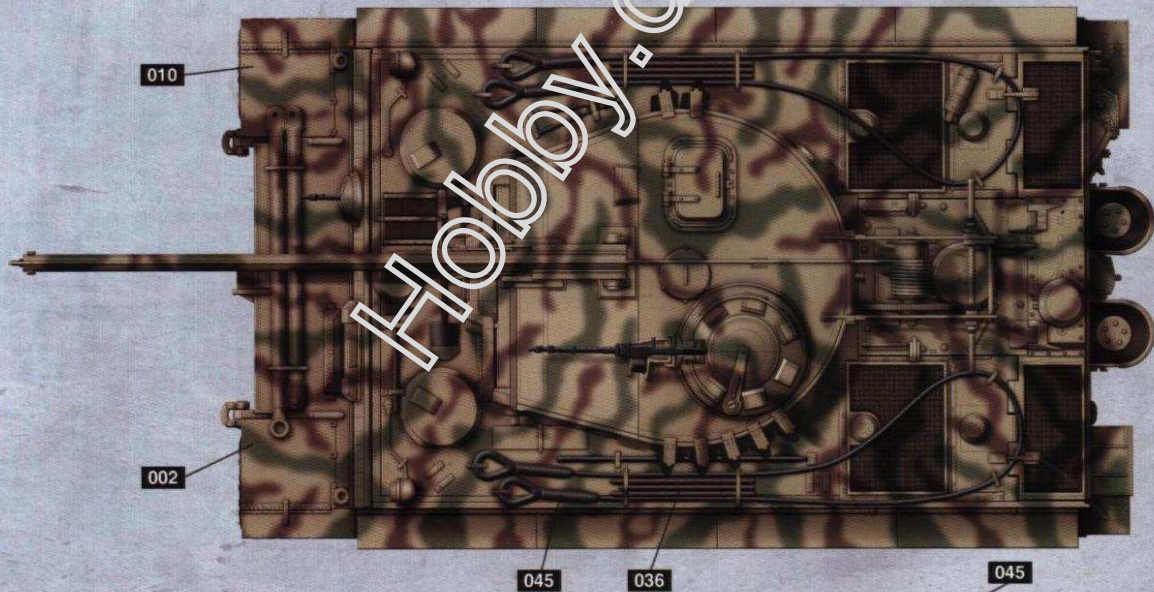

Sd.Kfz. 185 BERGEPANZER TIGER I

Painting and Marking Guide

Color info and profiles by

A.MIG 002 Olivgrun Opt.2	A.MIG 010 Dunkelgelb	A.MIG 015 Schokobraun
A.MIG 033 Rubber & Tires	A.MIG 035 Dark Tracks	A.MIG 036 Old Wood
A.MIG 045 Gun Metal