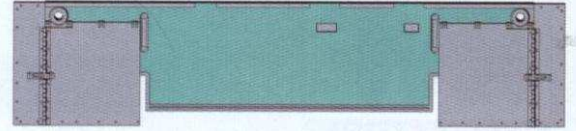

Zimmerit & Other Parts Assembly

Zimmerit