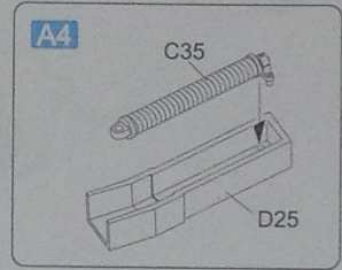

Decal

Lower Hull x1

V x1

Wire x1 150mm

1

2

3

4