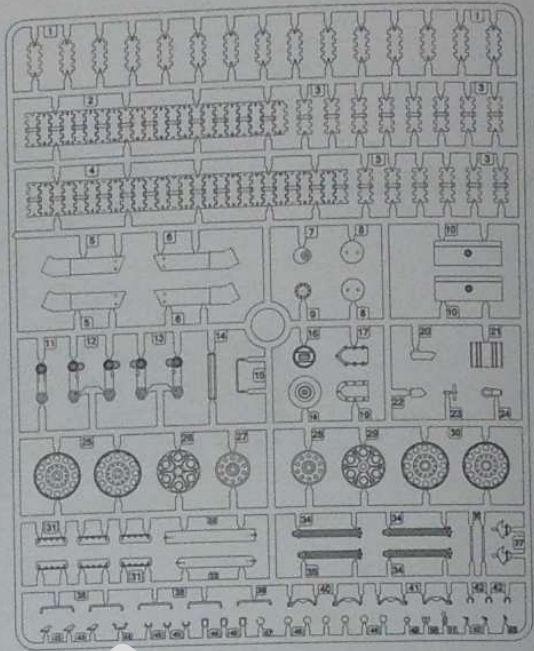

PARTS · 部品图

D x1

C x2

A x2

Q x2

L x1

J x1

Decal

Lower Hull x1

V x1

Wire x1 150mm