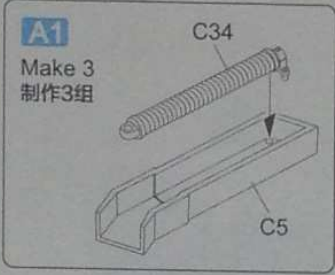

Decal

Lower Hull x1

V x1

Wire x1 150mm

1

2

3

4