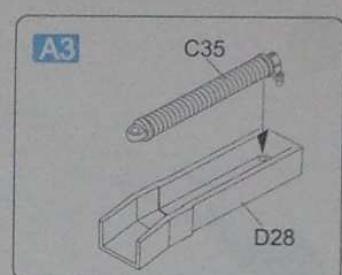

Decal

Lower Hull x1

V x1

Wire x1 150mm

1

2

3

4