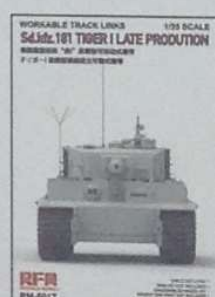

1/35 SCALE
RM-5024

1/35 SCALE
RM-5017