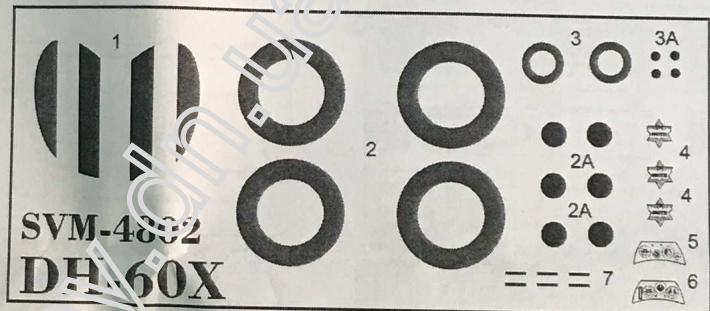

LIMITED EDITION

SOVA-M
SVM-4802

DH-60X

UNASSEMBLED PLASTIC MODEL KITS

SCALE:1/72

116 parts

DECALS

ONE VERSION OF COLOURING