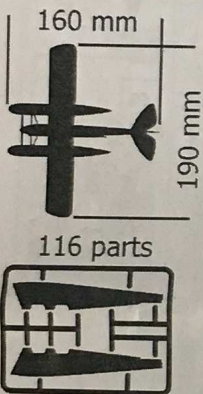

LIMITED EDITION

SOVA-M
SVM-4802

DH-60X

UNASSEMBLED PLASTIC MODEL KITS

SCALE:1/72

116 parts

DECALS

ONE VERSION OF COLOURING