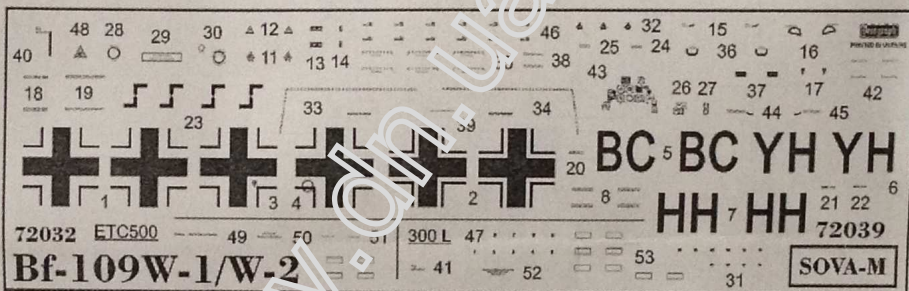

LIMITED EDITION

SOVA-M
SVM-72032

Messerschmitt Bf-109W-1

UNASSEMBLED PLASTIC MODEL KITS

SCALE:1/72

DECALS

ONE VERSION OF COLOURING

Bf-109F fighter entered serial production in 1940. The aircraft was built in several different modifications (F1-F7) and its major difference was the armament. The successful combination of speed, maneuverability and armament made this aircraft a powerful adversary of any aircraft of that time. In total 2300 aircrafts were built in various modifications.