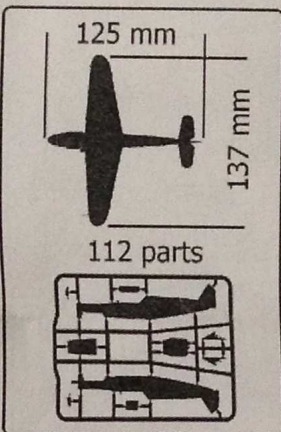

LIMITED EDITION

SOVA-M
SVM-72032

Messerschmitt Bf-109W-1

UNASSEMBLED PLASTIC MODEL KITS

SCALE:1/72

DECALS

ONE VERSION OF COLOURING

Bf-109F fighter entered serial production in 1940. The aircraft was built in several different modifications (F1-F7) and its major difference was the armament. The successful combination of speed, maneuverability and armament made this aircraft a powerful adversary of any aircraft of that time. In total 2300 aircrafts were built in various modifications.