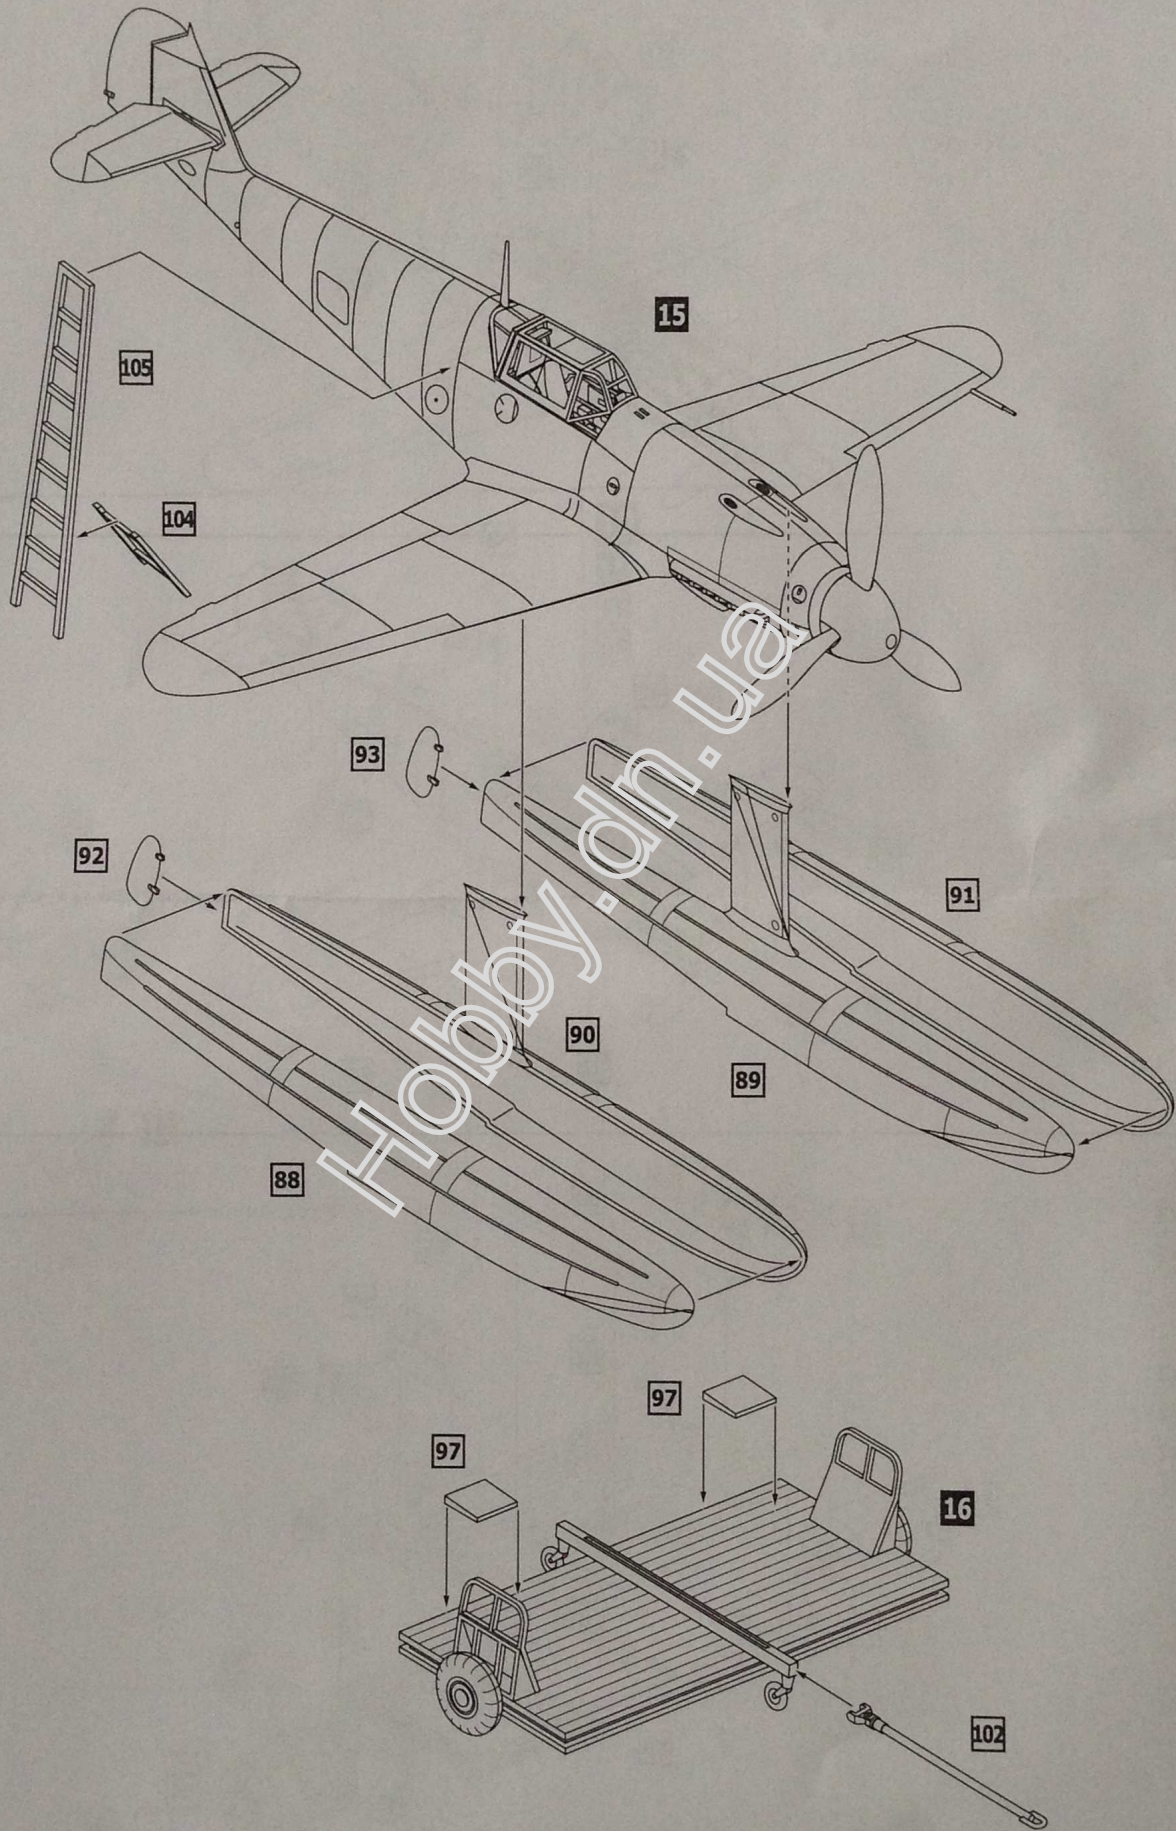

ASSEMBLY INSTRUCTION

17

15

16

88

89

90

91

92

93

97 x2

102

104

105