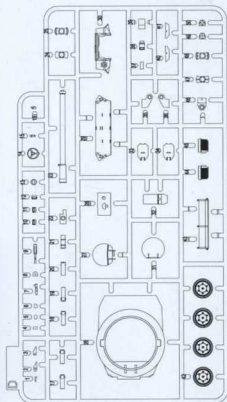

APPLYING DECALS

- Clean the model surface with a wet cloth.
- Cut out each decal design from sheet and dip it in tepid water for 15-20 sec.
- Hold the backing sheet edge and slide decal onto the model.
- Move decal into position by wetting decal with finger.
- Press decal gently, down w/ a soft cloth until excess water and air bubbles are gone.

REMOVING PE

Be careful not to hurt when removing PE parts.

Secure using instant glue (not included).

Finish using file.

PARTS

Tire x5

Decal

Lower Hull