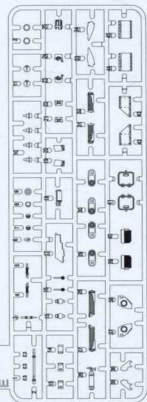

PARTS

Tire x5