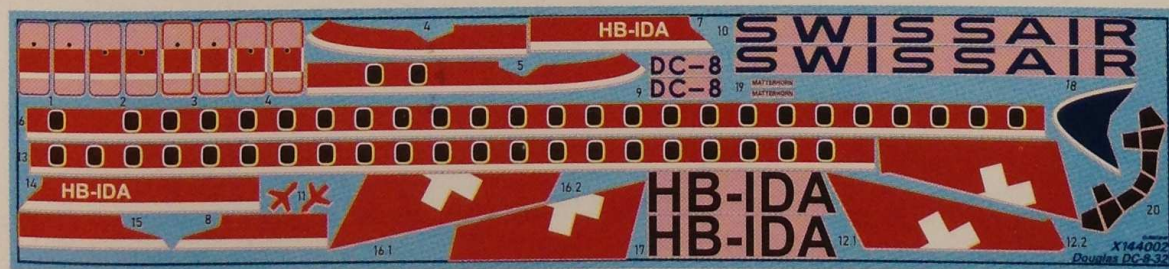

PARTS OF MODEL

MASK

RESIN

Don't use this parts*

DECAL