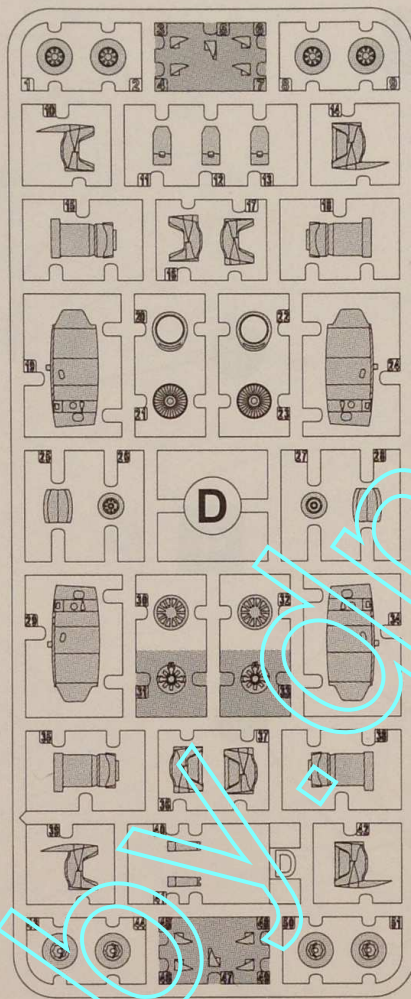

X144002

1/144 SCALE MODEL CONSTRUCTION KIT

AIRLINER

DC-8-32 SwissAir

PARTS OF MODEL

MASK

RESIN

Don't use this parts\*

DECAL

1

2

3

4

5

6

7

8

9

10

11

12

13

14

x4

15

x4

26

27

28

29

30

31