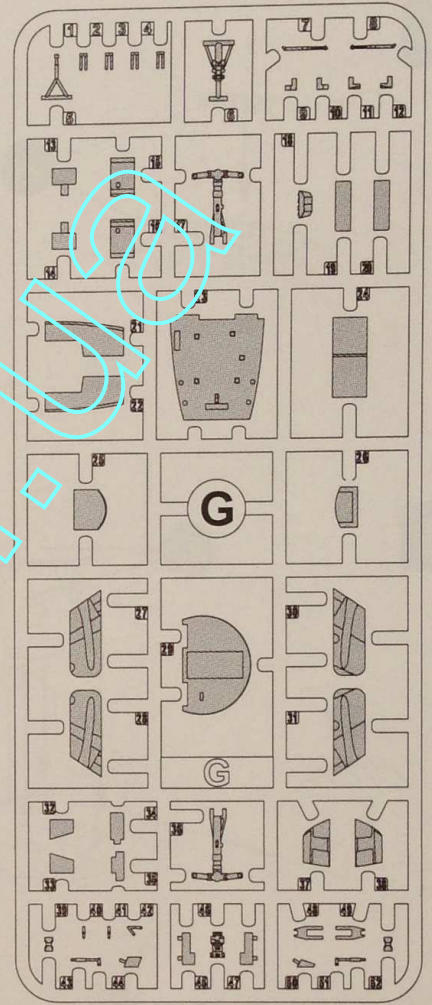

X144002

1/144 SCALE MODEL CONSTRUCTION KIT

AIRLINER

DC-8-32 SwissAir

PARTS OF MODEL

MASK

RESIN

Don't use this parts\*

DECAL

1

2

3

4

5

6

7

8

9

10

11

12

13

14

x4

15

x4

26

27

28

29

30

31