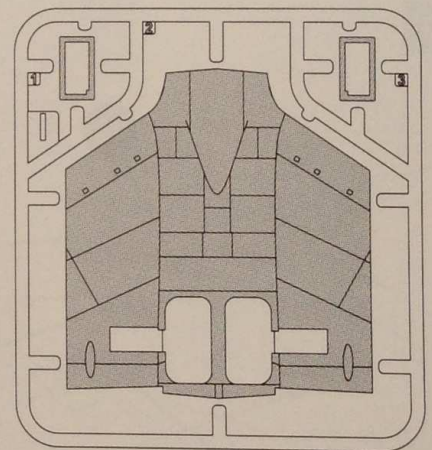

X144002

1/144 SCALE MODEL CONSTRUCTION KIT

AIRLINER

DC-8-32 SwissAir

PARTS OF MODEL

MASK

RESIN

Don't use this parts\*

DECAL

1

2

3

4

5

6

7

8

9

10

11

12

13

14

x4