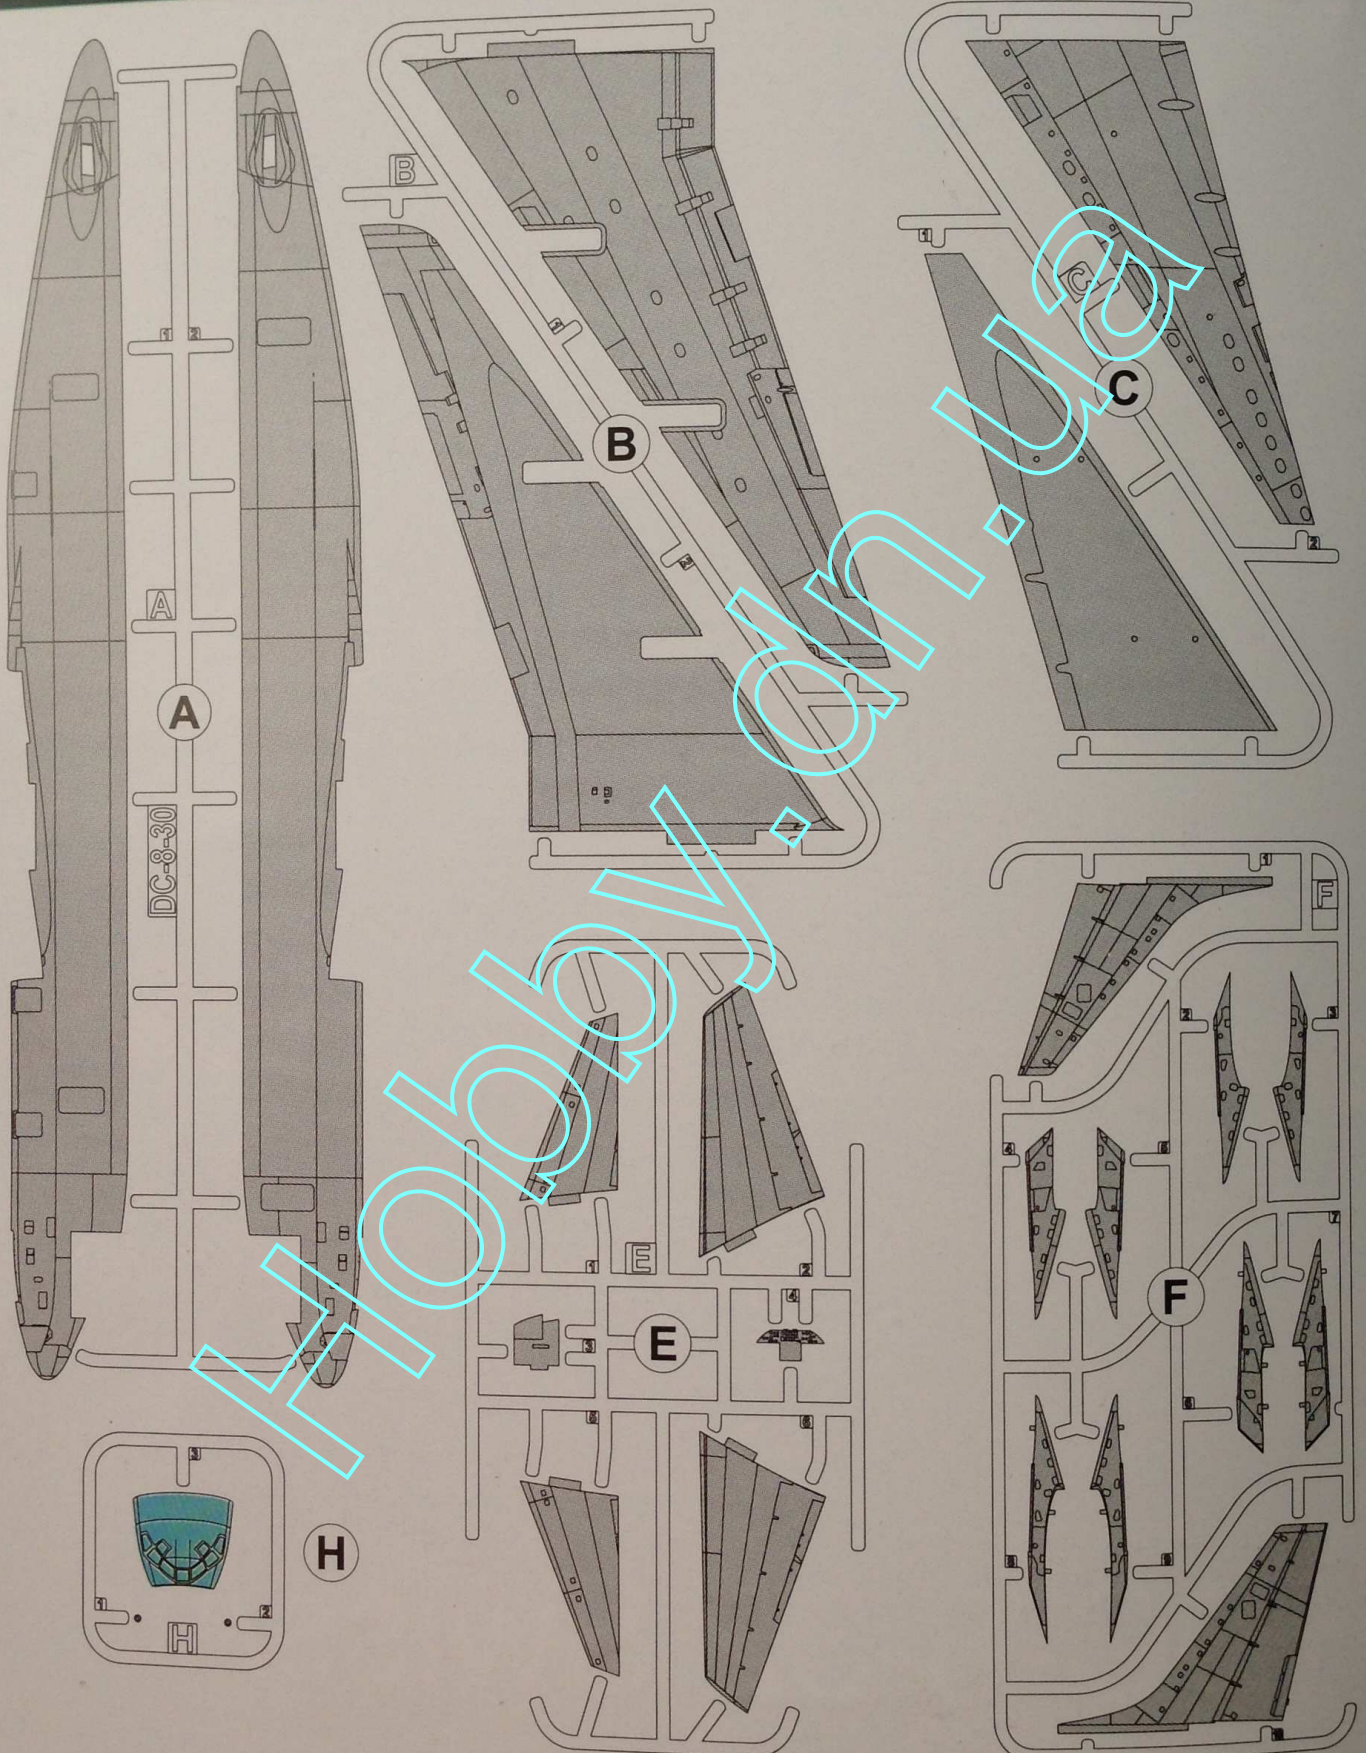

X144002

1/144 SCALE MODEL CONSTRUCTION KIT

AIRLINER

DC-8-32 SwissAir

PARTS OF MODEL

MASK

RESIN

Don't use this parts\*

DECAL

1

2

3

4

5

6

7

8

9

10

11

12

13

14

x4

VARIANTS

TO PAINT