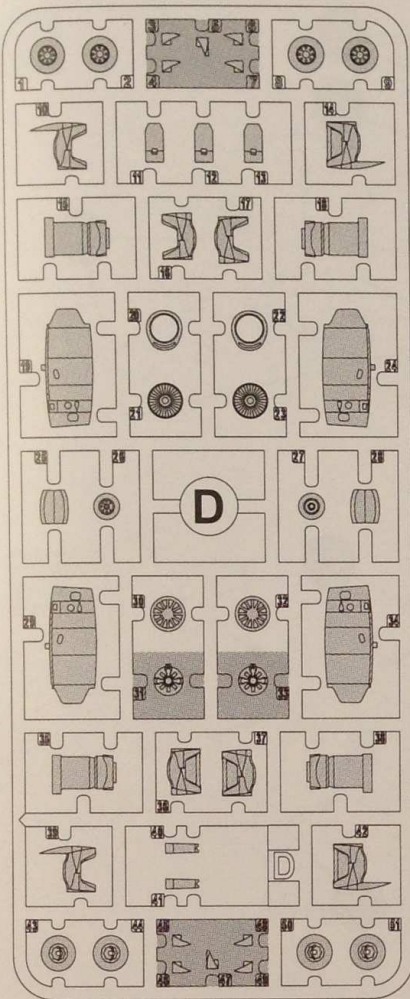

X144002

1/144 SCALE MODEL CONSTRUCTION KIT

AIRLINER

DC-8-32 SwissAir

PARTS OF MODEL

MASK

RESIN

Don't use this parts\*

DECAL

1

2

3

4

5

6

7

8

9

10

11

12

13

14

x4

15

x4

26

27

28

29

30

31