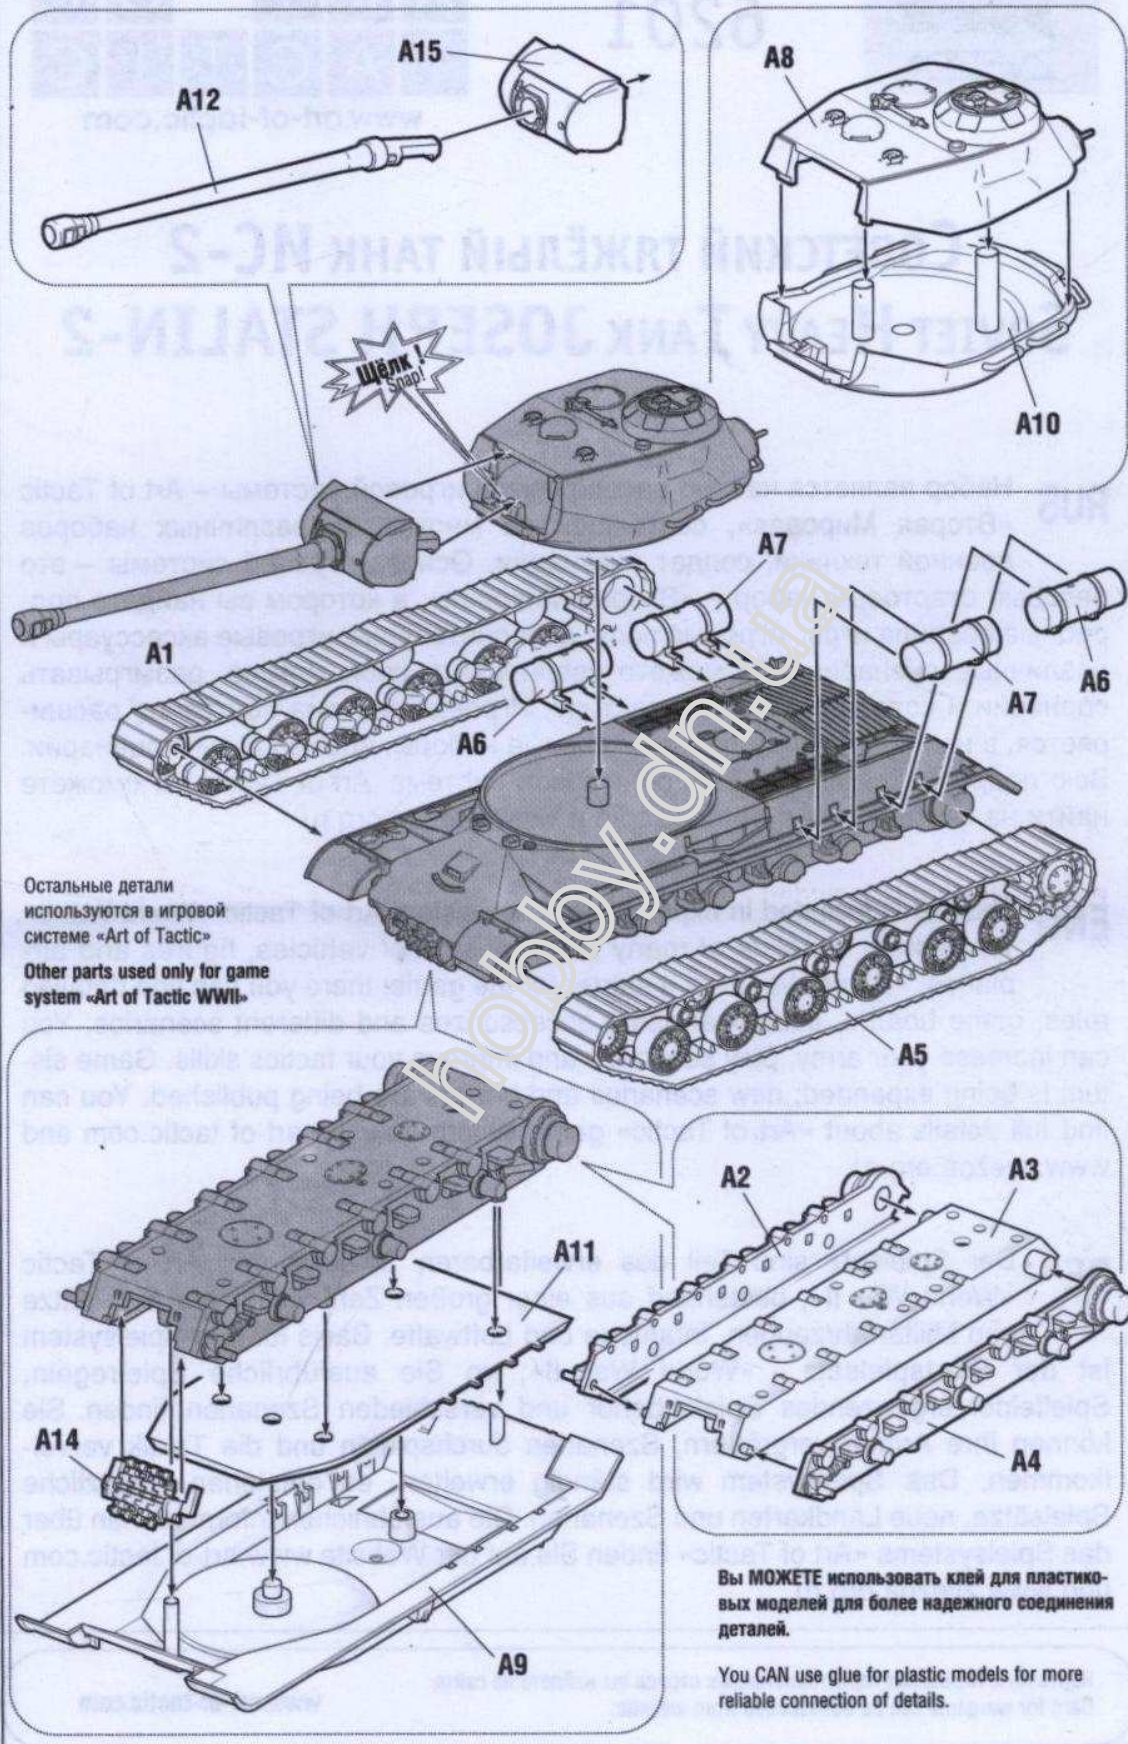

СХЕМА СБОРКИ

ASSEMBLING SCHEME

Шелк шаг!

Остальные детали
используются в игровой
системе «Art of Tactic»
Other parts used only for game
system «Art of Tactic WWII»

Вы **МОЖЕТЕ** использовать клей для пластиковых моделей для более надежного соединения деталей.
You **CAN** use glue for plastic models for more reliable connection of details.