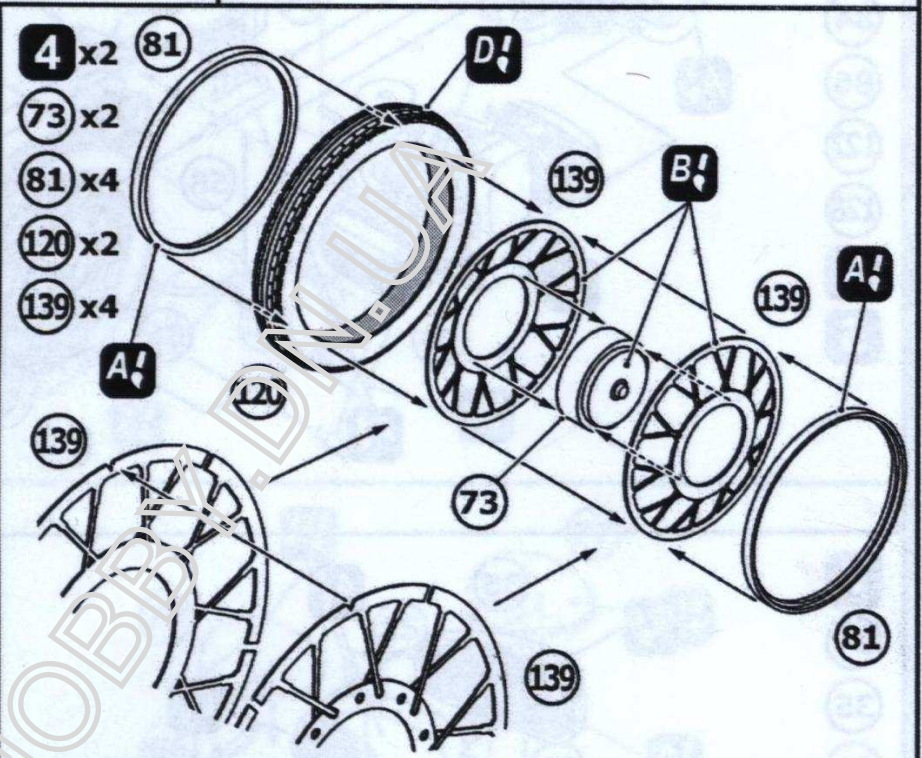

# Military motorcycle MV 650

Model kit

Scale 1/35

35004

Heavy motorcycle MV-650 was in service with the Armed Forces of the USSR, the Warsaw Pact countries and other countries. Used in reconnaissance, communications and patrol service. Typically used with a sidecar.

Armament - 7,62 PK machine gun, a radio station - R-105 and others. Speed - 95 km/h. Cruising range - 350 km.

- 9
- 5
- 7
- 39
- 40
- 56
- 63
- 64
- 85
- 126
- 134
- 7
- 8

- 10
- 44
- 55
- 65
- 66
- 77 x2
- 121
- 122
- 125
- 131
- 9

- 11**
- 45**
- 70**
- 88**
- 89**
- 10**

- 12**
- 23**
- 52**
- 57**
- 60**
- 62**
- 67**
- 71**
- 79**
- 103**
- 11**

13

18

28

29

92

93