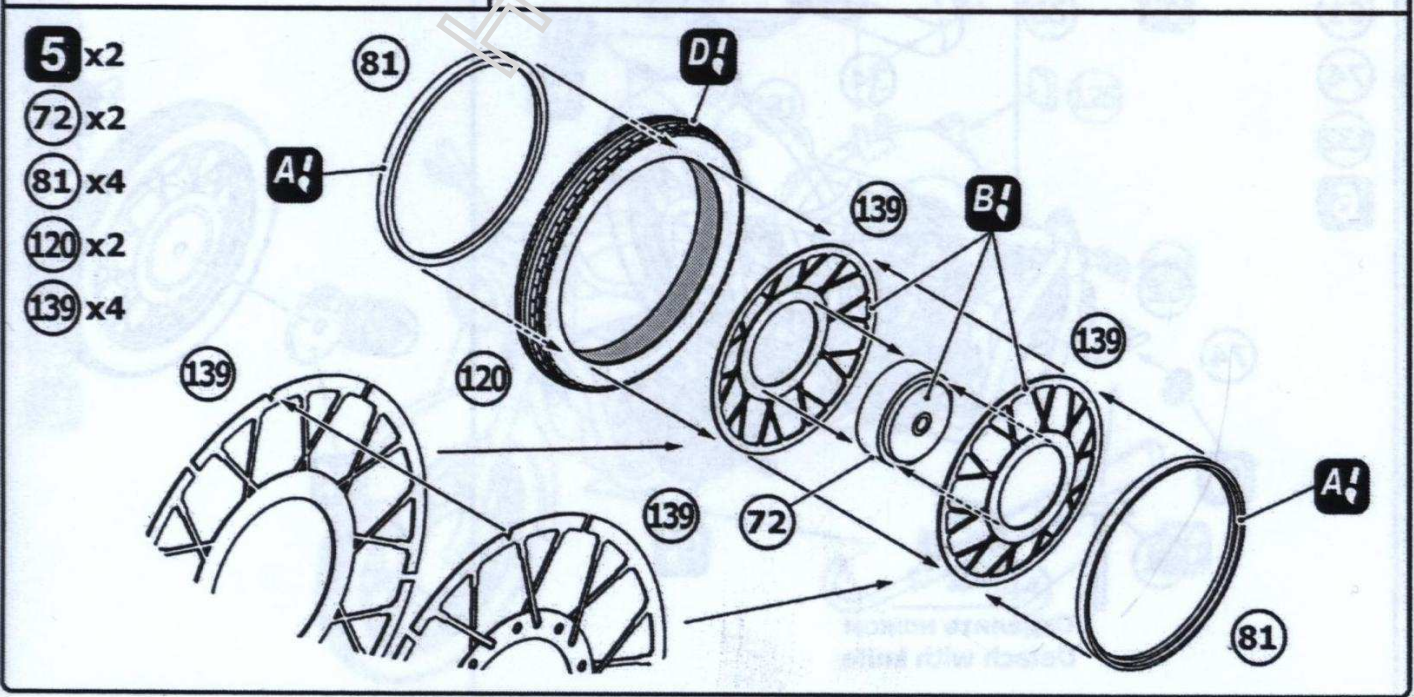

# Military motorcycle MV 650

Model kit

Scale 1/35

35004

Heavy motorcycle MV-650 was in service with the Armed Forces of the USSR, the Warsaw Pact countries and other countries. Used in reconnaissance, communications and patrol service. Typically used with a sidecar.

Armament - 7,62 PK machine gun, a radio station - R-105 and others. Speed - 95 km/h. Cruising range - 350 km.

- 9
- 5
- 7
- 39
- 40
- 56
- 63
- 64
- 85
- 126
- 134
- 7
- 8

- 10
- 44
- 55
- 65
- 66
- 77 x2
- 121
- 122
- 125
- 131
- 9

- 11**
- 45**
- 70**
- 88**
- 89**
- 10**

- 12**
- 23**
- 52**
- 57**
- 60**
- 62**
- 67**
- 71**
- 79**
- 103**
- 11**

13

18

28

29

92

93