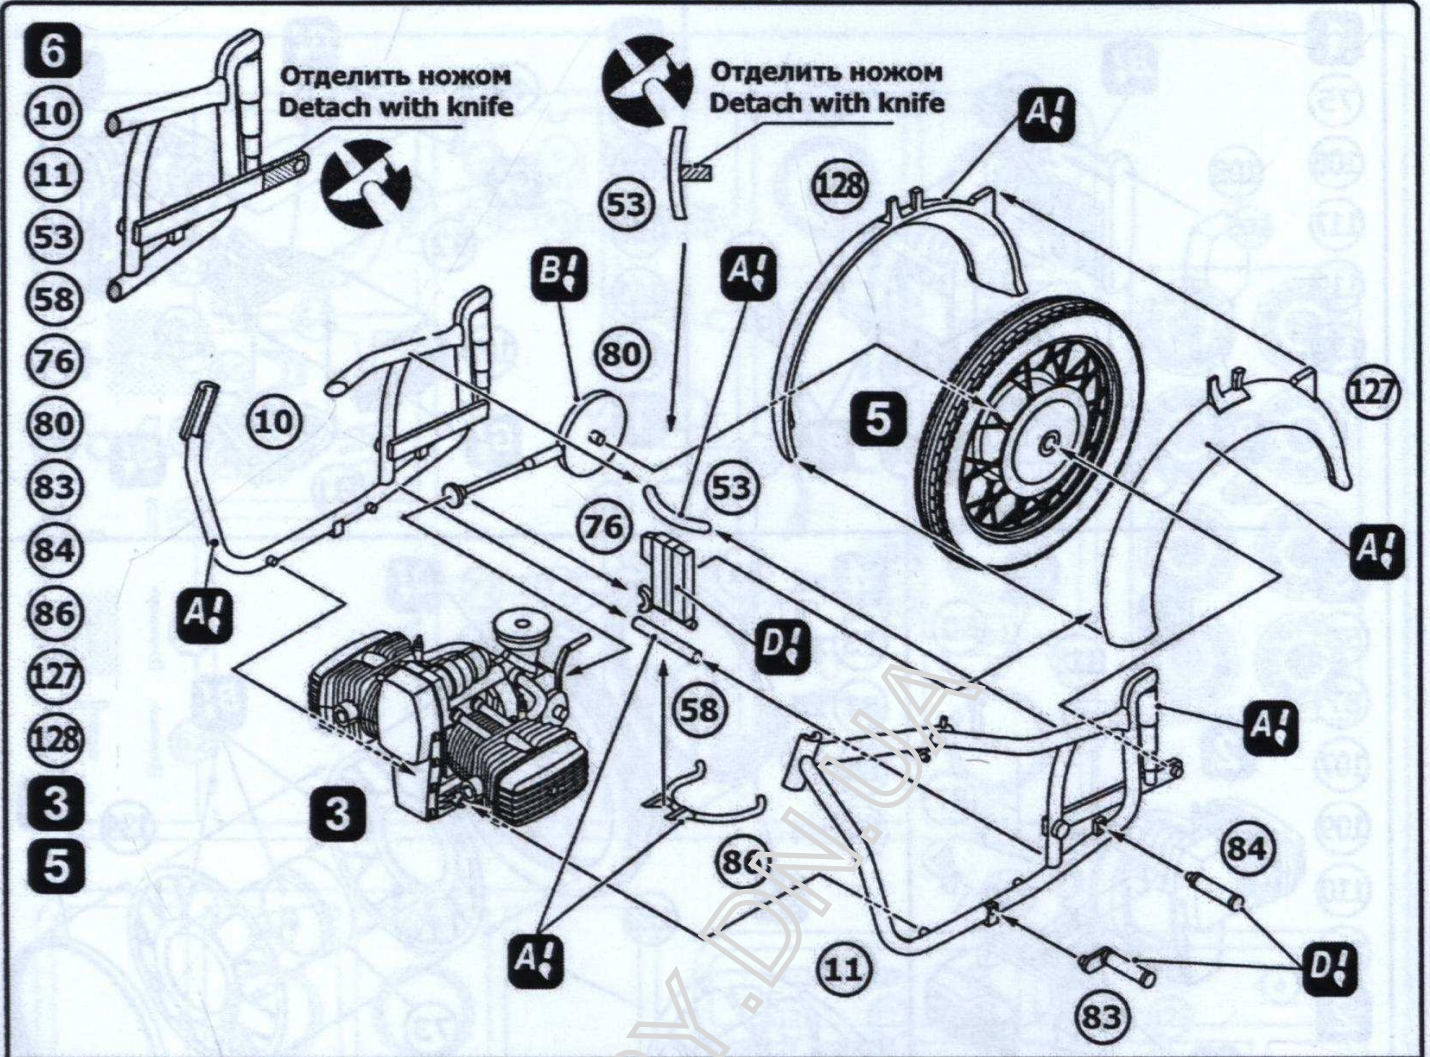

# Military motorcycle MV 650

Model kit

Scale 1/35

35004

Heavy motorcycle MV-650 was in service with the Armed Forces of the USSR, the Warsaw Pact countries and other countries. Used in reconnaissance, communications and patrol service. Typically used with a sidecar.

Armament - 7,62 PK machine gun, a radio station - R-105 and others. Speed - 95 km/h. Cruising range - 350 km.

- 9
- 5
- 7
- 39
- 40
- 56
- 63
- 64
- 85
- 126
- 134
- 7
- 8

- 10
- 44
- 55
- 65
- 66
- 77 x2
- 121
- 122
- 125
- 131
- 9

- 11**
- 45**
- 70**
- 88**
- 89**
- 10**

- 12**
- 23**
- 52**
- 57**
- 60**
- 62**
- 67**
- 71**
- 79**
- 103**
- 11**

13

18

28

29

92

93

15

123

124

129

130