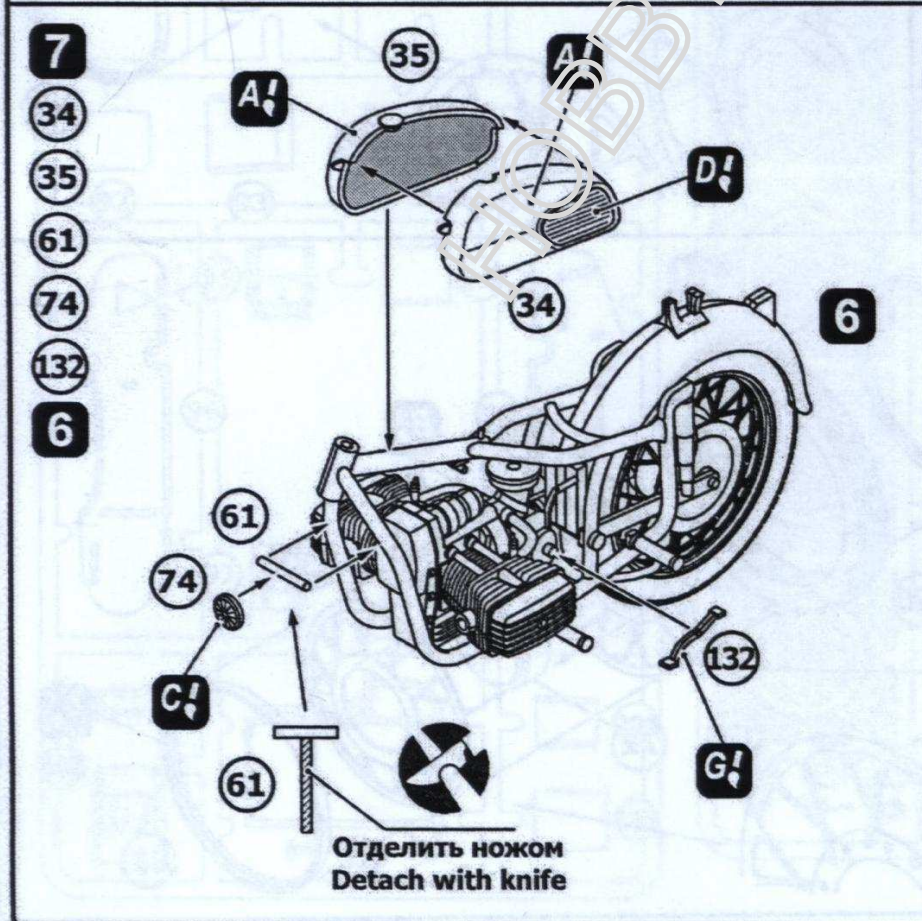

# Military motorcycle MV 650

Model kit

Scale 1/35

35004

Heavy motorcycle MV-650 was in service with the Armed Forces of the USSR, the Warsaw Pact countries and other countries. Used in reconnaissance, communications and patrol service. Typically used with a sidecar.

Armament - 7,62 PK machine gun, a radio station - R-105 and others. Speed - 95 km/h. Cruising range - 350 km.

- 9
- 5
- 7
- 39
- 40
- 56
- 63
- 64
- 85
- 126
- 134
- 7
- 8

- 10
- 44
- 55
- 65
- 66
- 77 x2
- 121
- 122
- 125
- 131
- 9