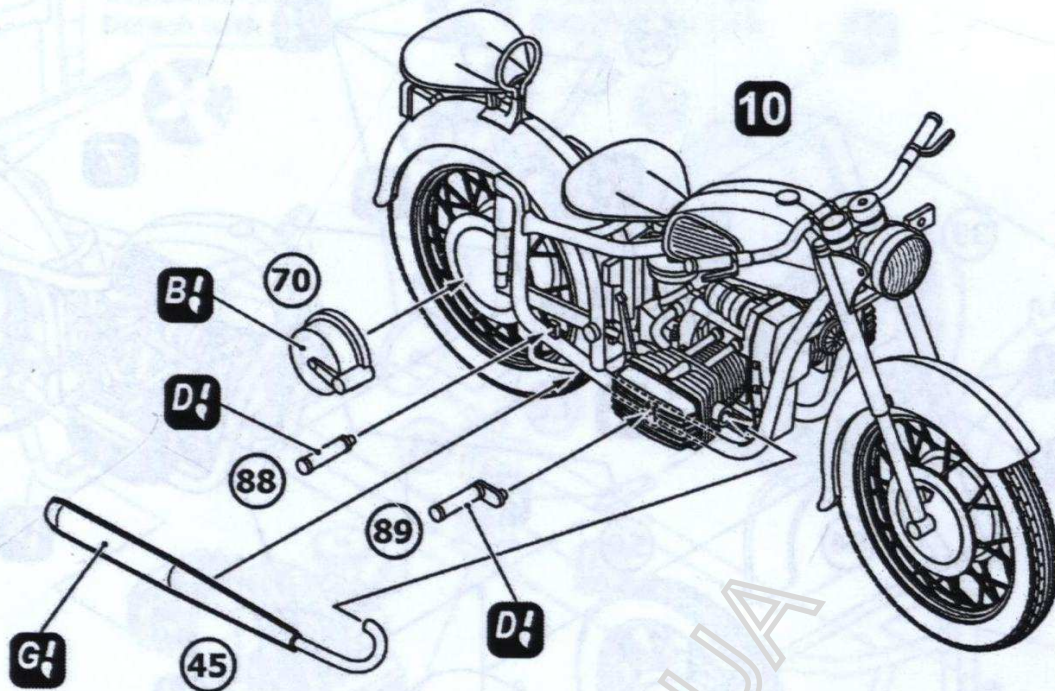

# Military motorcycle MV 650

Model kit

Scale 1/35

35004

Heavy motorcycle MV-650 was in service with the Armed Forces of the USSR, the Warsaw Pact countries and other countries. Used in reconnaissance, communications and patrol service. Typically used with a sidecar.

Armament - 7,62 PK machine gun, a radio station - R-105 and others. Speed - 95 km/h. Cruising range - 350 km.

- 9
- 5
- 7
- 39
- 40
- 56
- 63
- 64
- 85
- 126
- 134
- 7
- 8

- 10
- 44
- 55
- 65
- 66
- 77 x2
- 121
- 122
- 125
- 131
- 9

- 11**
- 45**
- 70**
- 88**
- 89**
- 10**

- 12**
- 23**
- 52**
- 57**
- 60**
- 62**
- 67**
- 71**
- 79**
- 103**
- 11**

13

18

28

29

92

93