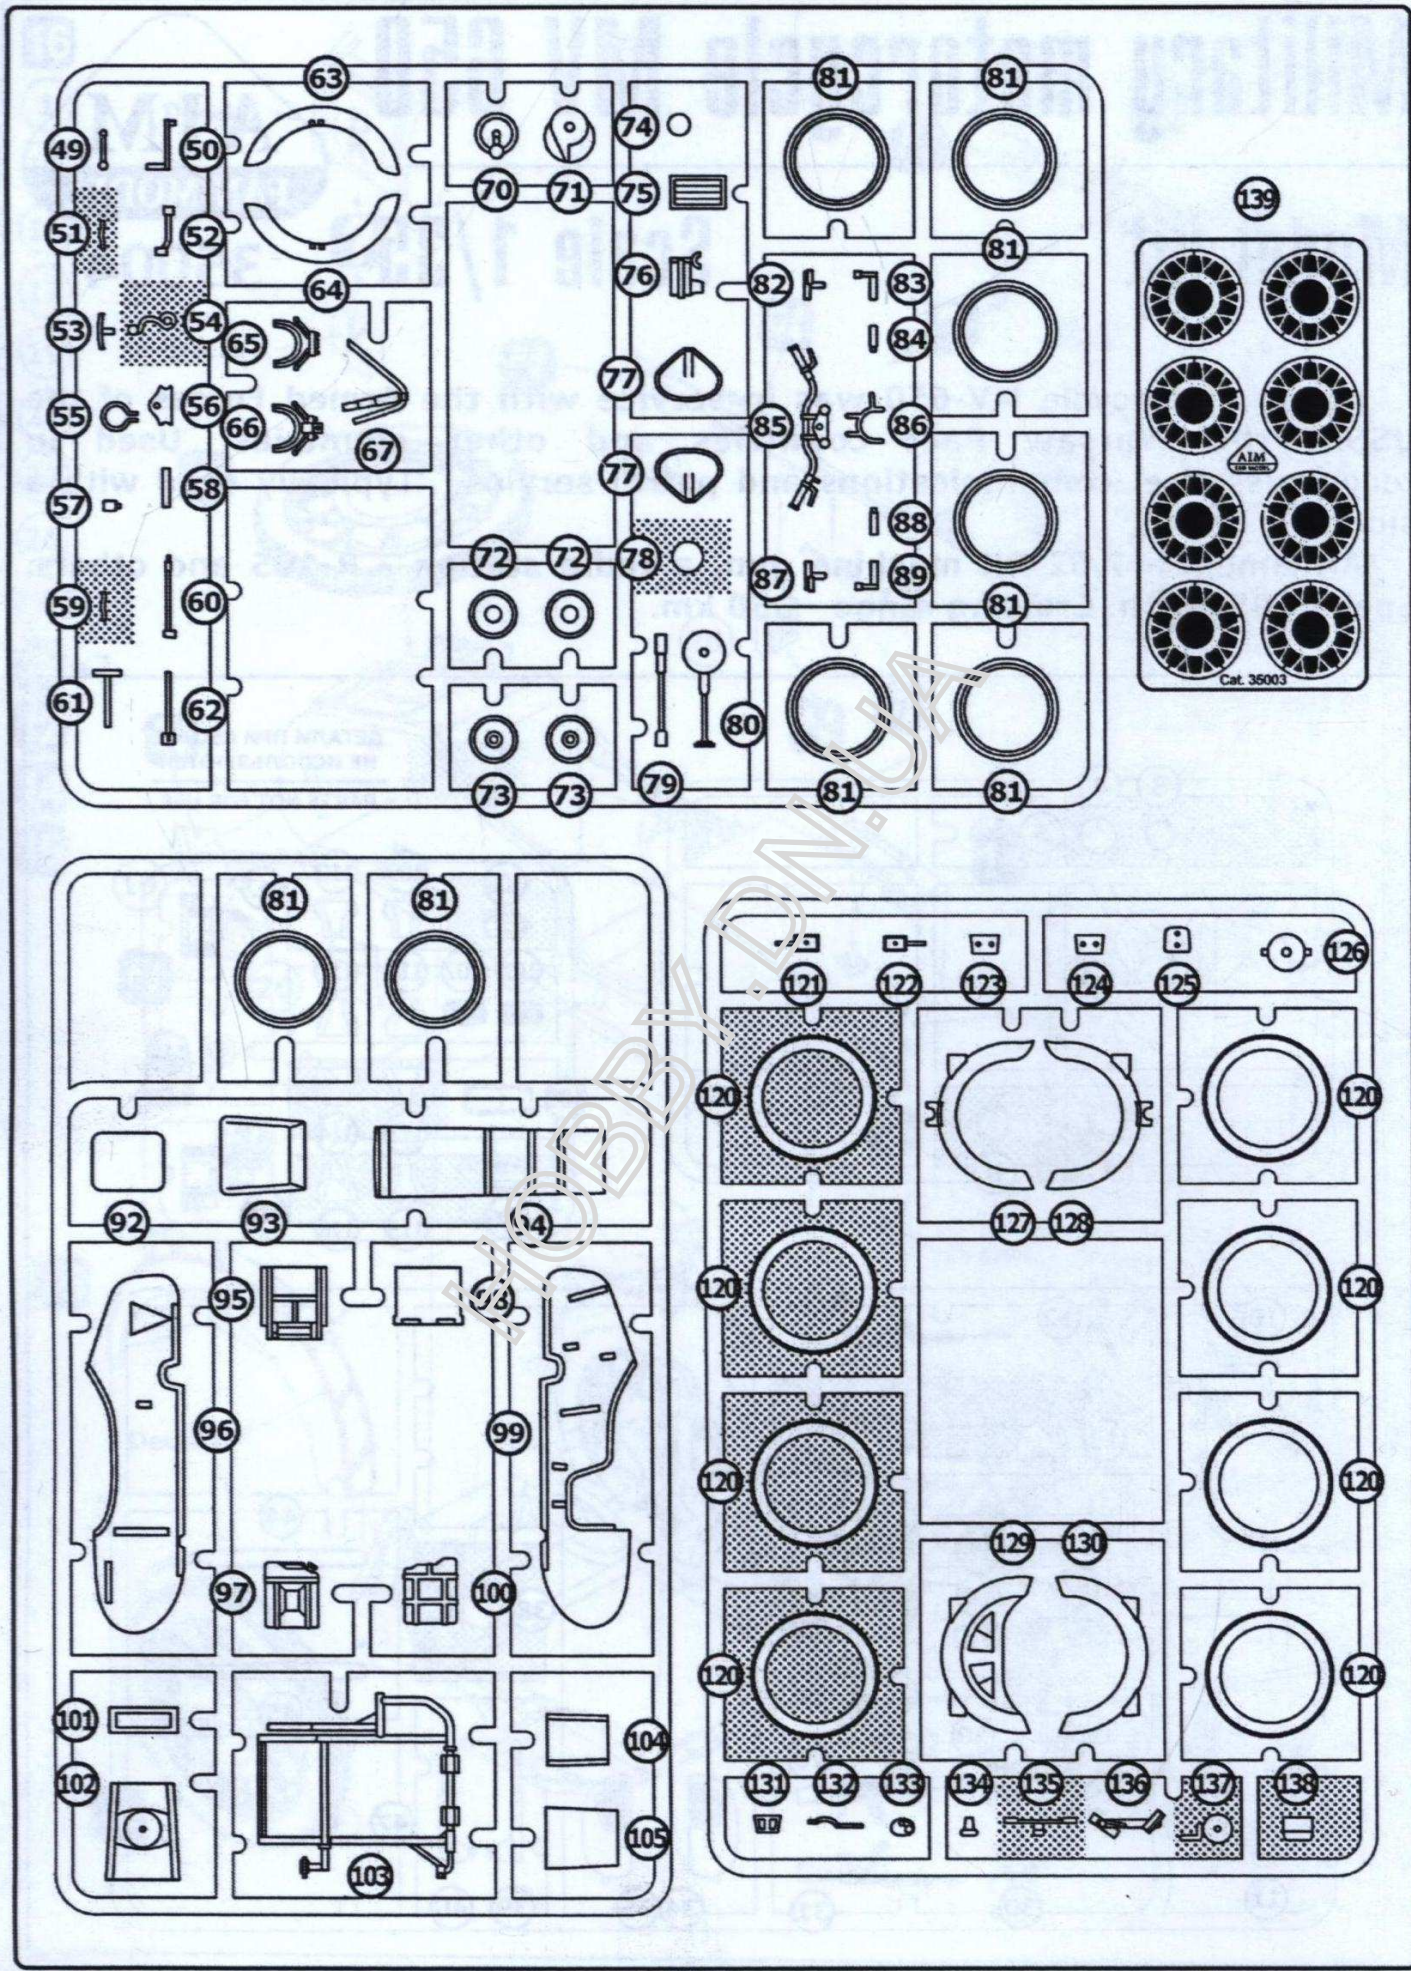

# Military motorcycle MV 650

Model kit

Scale 1/35

35004

Heavy motorcycle MV-650 was in service with the Armed Forces of the USSR, the Warsaw Pact countries and other countries. Used in reconnaissance, communications and patrol service. Typically used with a sidecar.

Armament - 7,62 PK machine gun, a radio station - R-105 and others. Speed - 95 km/h. Cruising range - 350 km.

- 9
- 5
- 7
- 39
- 40
- 56
- 63
- 64
- 85
- 126
- 134
- 7
- 8

- 10
- 44
- 55
- 65
- 66
- 77 x2
- 121
- 122
- 125
- 131
- 9

- 11**
- 45**
- 70**
- 88**
- 89**
- 10**

- 12**
- 23**
- 52**
- 57**
- 60**
- 62**
- 67**
- 71**
- 79**
- 103**
- 11**

13

18

28

29

92

93

94

96

99

102

104

105

14

16