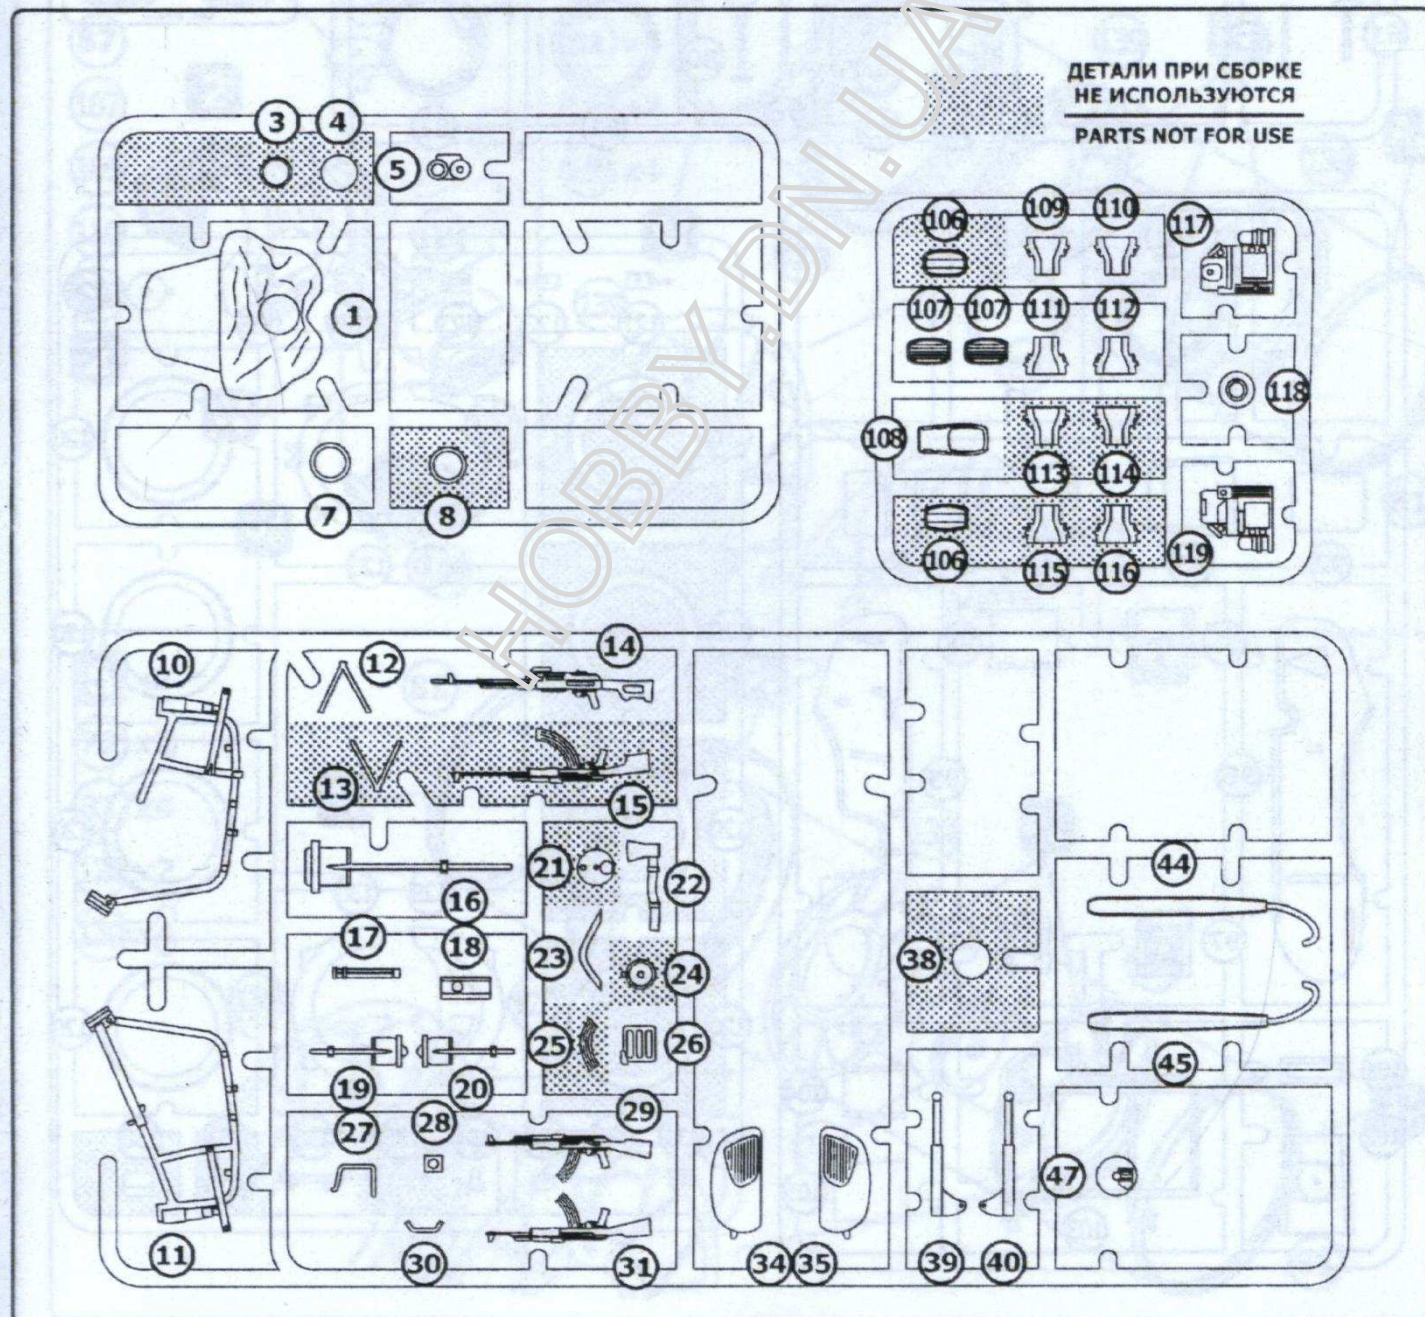

# Military motorcycle MV 650

Model kit

Scale 1/35

35004

Heavy motorcycle MV-650 was in service with the Armed Forces of the USSR, the Warsaw Pact countries and other countries. Used in reconnaissance, communications and patrol service. Typically used with a sidecar.

Armament - 7,62 PK machine gun, a radio station - R-105 and others. Speed - 95 km/h. Cruising range - 350 km.

- 9
- 5
- 7
- 39
- 40
- 56
- 63
- 64
- 85
- 126
- 134
- 7
- 8

- 10
- 44
- 55
- 65
- 66
- 77 x2
- 121
- 122
- 125
- 131
- 9

- 11**
- 45**
- 70**
- 88**
- 89**
- 10**

- 12**
- 23**
- 52**
- 57**
- 60**
- 62**
- 67**
- 71**
- 79**
- 103**
- 11**

13

18

28

29

92

93

94

96

99

102

104

105

14

16