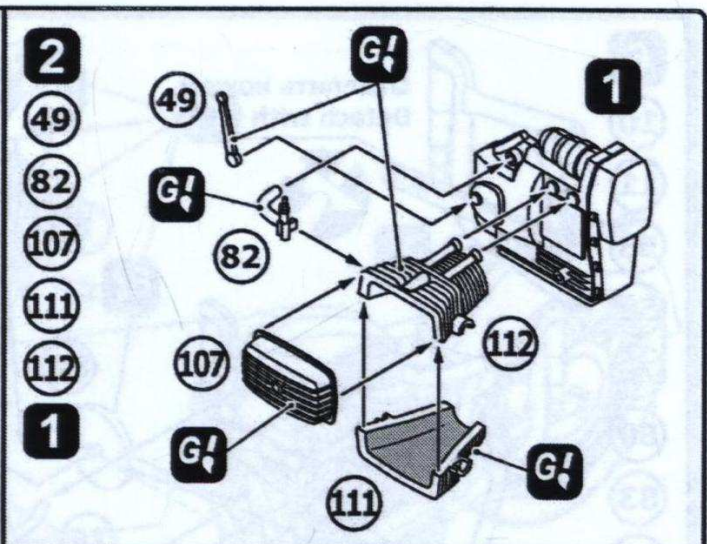

# Military motorcycle MV 650

Model kit

Scale 1/35

35004

Heavy motorcycle MV-650 was in service with the Armed Forces of the USSR, the Warsaw Pact countries and other countries. Used in reconnaissance, communications and patrol service. Typically used with a sidecar.

Armament - 7,62 PK machine gun, a radio station - R-105 and others. Speed - 95 km/h. Cruising range - 350 km.

- 9
- 5
- 7
- 39
- 40
- 56
- 63
- 64
- 85
- 126
- 134
- 7
- 8

- 10
- 44
- 55
- 65
- 66
- 77 x2
- 121
- 122
- 125
- 131
- 9

- 11**
- 45**
- 70**
- 88**
- 89**
- 10**

- 12**
- 23**
- 52**
- 57**
- 60**
- 62**
- 67**
- 71**
- 79**
- 103**
- 11**

13

18

28

29

92

93