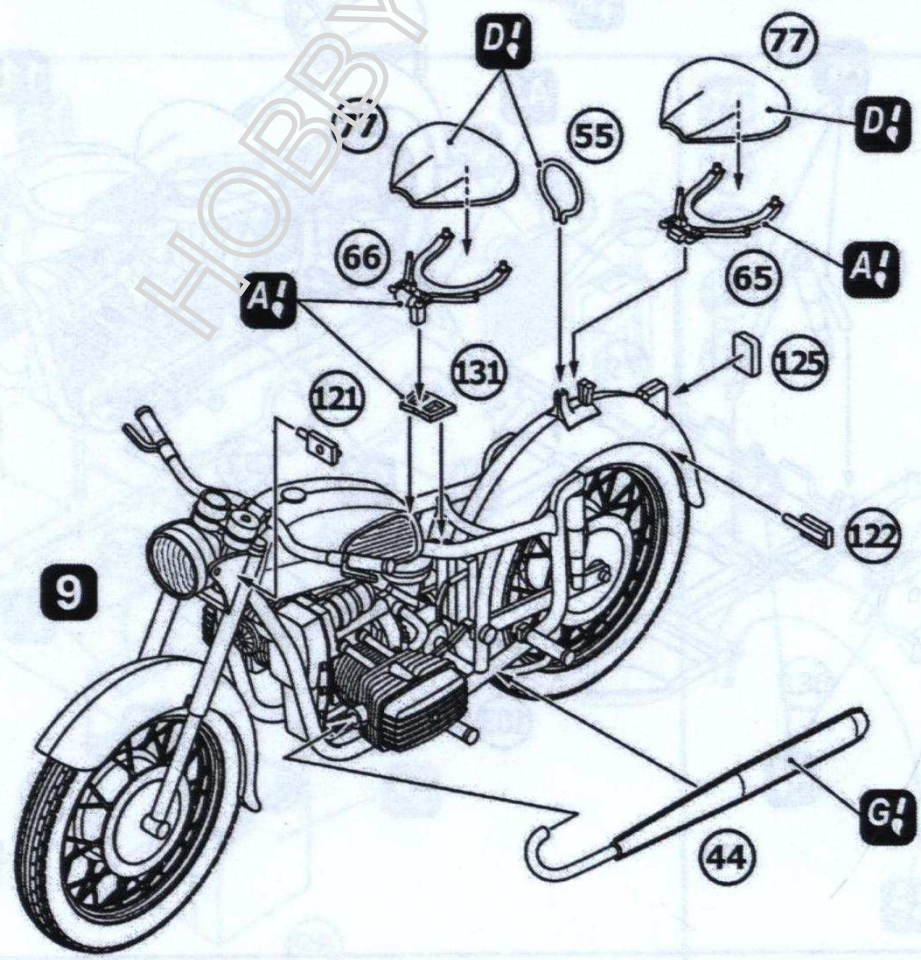

# Military motorcycle MV 650

Model kit

Scale 1/35

35004

Heavy motorcycle MV-650 was in service with the Armed Forces of the USSR, the Warsaw Pact countries and other countries. Used in reconnaissance, communications and patrol service. Typically used with a sidecar.

Armament - 7,62 PK machine gun, a radio station - R-105 and others. Speed - 95 km/h. Cruising range - 350 km.

- 9
- 5
- 7
- 39
- 40
- 56
- 63
- 64
- 85
- 126
- 134
- 7
- 8

- 10
- 44
- 55
- 65
- 66
- 77 x2
- 121
- 122
- 125
- 131
- 9

- 11**
- 45**
- 70**
- 88**
- 89**
- 10**

- 12**
- 23**
- 52**
- 57**
- 60**
- 62**
- 67**
- 71**
- 79**
- 103**
- 11**

13

18

28

29

92

93

94

96

99

102

104

105

14

16