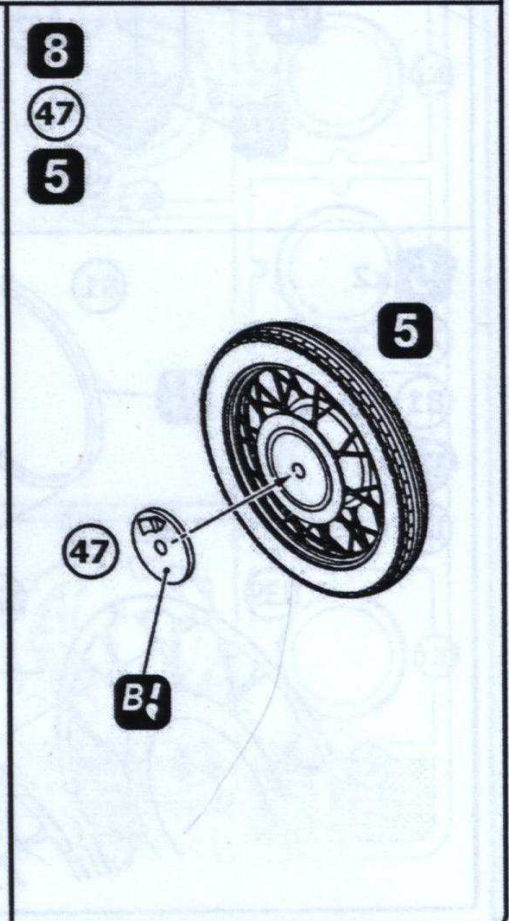

# Military motorcycle MV 650

Model kit

Scale 1/35

35004

Heavy motorcycle MV-650 was in service with the Armed Forces of the USSR, the Warsaw Pact countries and other countries. Used in reconnaissance, communications and patrol service. Typically used with a sidecar.

Armament - 7,62 PK machine gun, a radio station - R-105 and others. Speed - 95 km/h. Cruising range - 350 km.

- 9
- 5
- 7
- 39
- 40
- 56
- 63
- 64
- 85
- 126
- 134
- 7
- 8

- 10
- 44
- 55
- 65
- 66
- 77 x2
- 121
- 122
- 125
- 131
- 9

- 11**
- 45**
- 70**
- 88**
- 89**
- 10**

- 12**
- 23**
- 52**
- 57**
- 60**
- 62**
- 67**
- 71**
- 79**
- 103**
- 11**

13

18

28

29

92

93