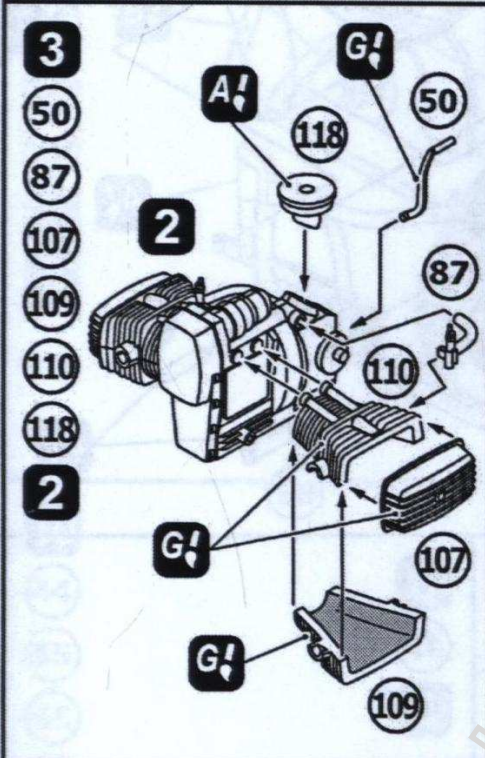

# Military motorcycle MV 650

Model kit

Scale 1/35

35004

Heavy motorcycle MV-650 was in service with the Armed Forces of the USSR, the Warsaw Pact countries and other countries. Used in reconnaissance, communications and patrol service. Typically used with a sidecar.

Armament - 7,62 PK machine gun, a radio station - R-105 and others. Speed - 95 km/h. Cruising range - 350 km.

- 9
- 5
- 7
- 39
- 40
- 56
- 63
- 64
- 85
- 126
- 134
- 7
- 8

- 10
- 44
- 55
- 65
- 66
- 77 x2
- 121
- 122
- 125
- 131
- 9

- 11**
- 45**
- 70**
- 88**
- 89**
- 10**

- 12**
- 23**
- 52**
- 57**
- 60**
- 62**
- 67**
- 71**
- 79**
- 103**
- 11**

13

18

28

29

92

93

94

96

99

102

104

105

14

16