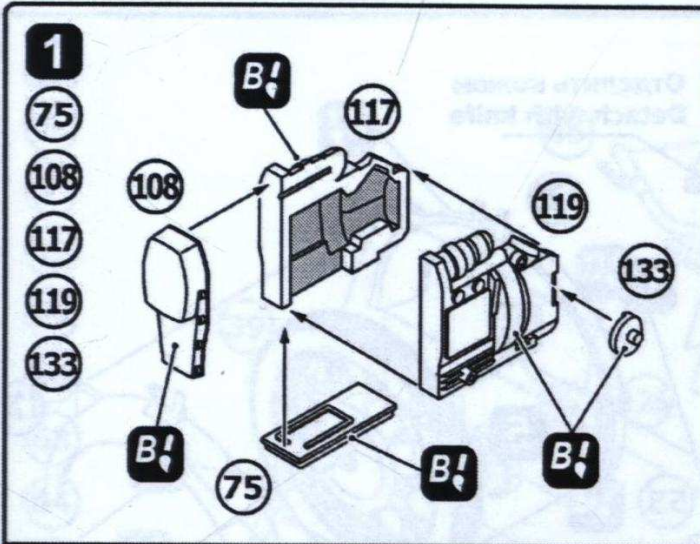

# Military motorcycle MV 650

Model kit

Scale 1/35

35004

Heavy motorcycle MV-650 was in service with the Armed Forces of the USSR, the Warsaw Pact countries and other countries. Used in reconnaissance, communications and patrol service. Typically used with a sidecar.

Armament - 7,62 PK machine gun, a radio station - R-105 and others. Speed - 95 km/h. Cruising range - 350 km.

- 9
- 5
- 7
- 39
- 40
- 56
- 63
- 64
- 85
- 126
- 134
- 7
- 8

- 10
- 44
- 55
- 65
- 66
- 77 x2
- 121
- 122
- 125
- 131
- 9