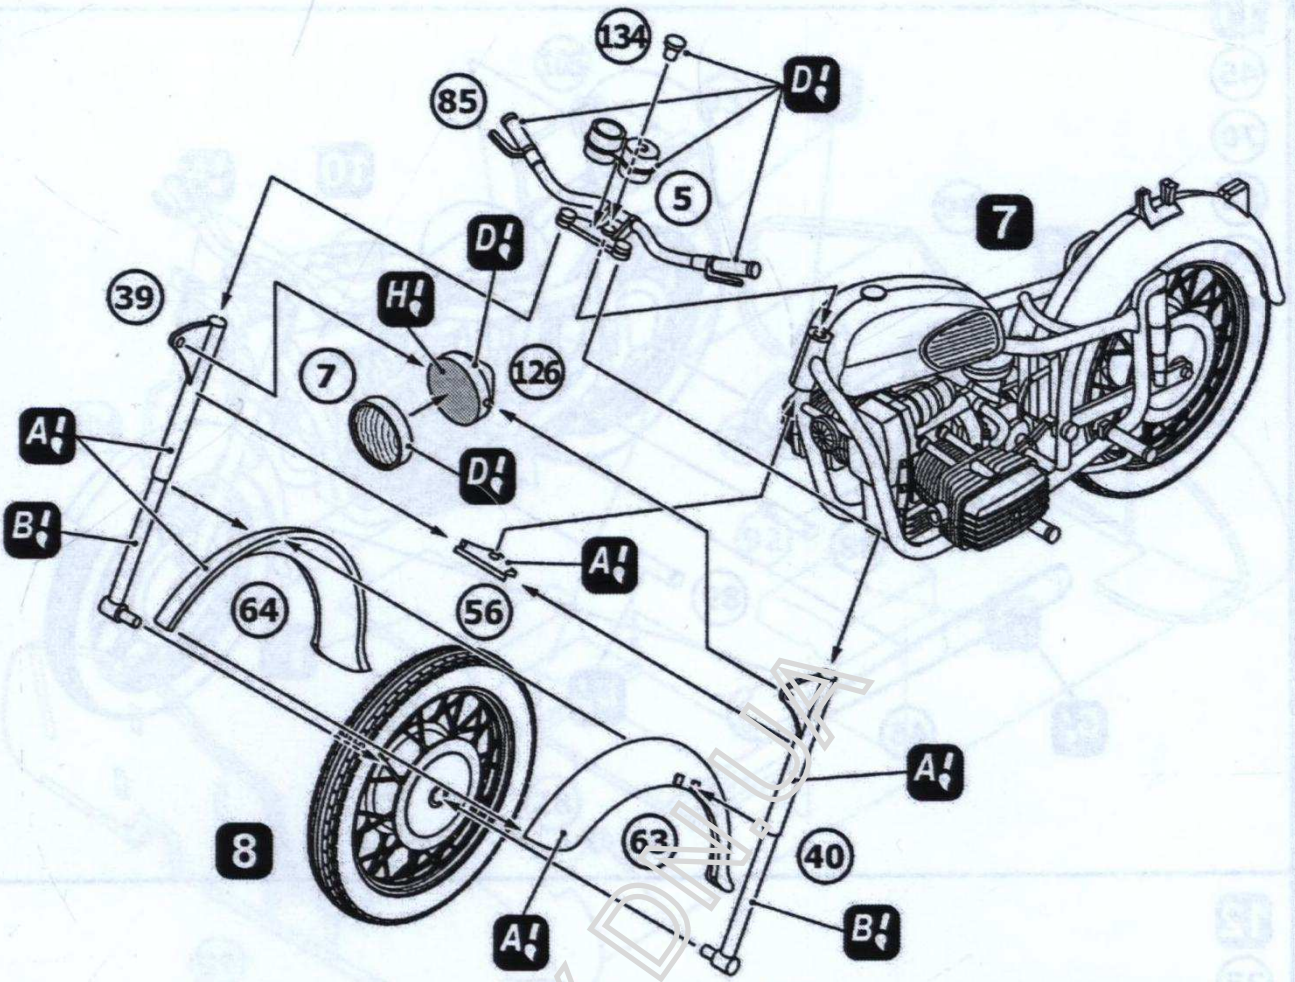

# Military motorcycle MV 650

Model kit

Scale 1/35

35004

Heavy motorcycle MV-650 was in service with the Armed Forces of the USSR, the Warsaw Pact countries and other countries. Used in reconnaissance, communications and patrol service. Typically used with a sidecar.

Armament - 7,62 PK machine gun, a radio station - R-105 and others. Speed - 95 km/h. Cruising range - 350 km.

- 9
- 5
- 7
- 39
- 40
- 56
- 63
- 64
- 85
- 126
- 134
- 7
- 8

- 10
- 44
- 55
- 65
- 66
- 77 x2
- 121
- 122
- 125
- 131
- 9

- 11**
- 45**
- 70**
- 88**
- 89**
- 10**

- 12**
- 23**
- 52**
- 57**
- 60**
- 62**
- 67**
- 71**
- 79**
- 103**
- 11**

13

18

28

29

92

93