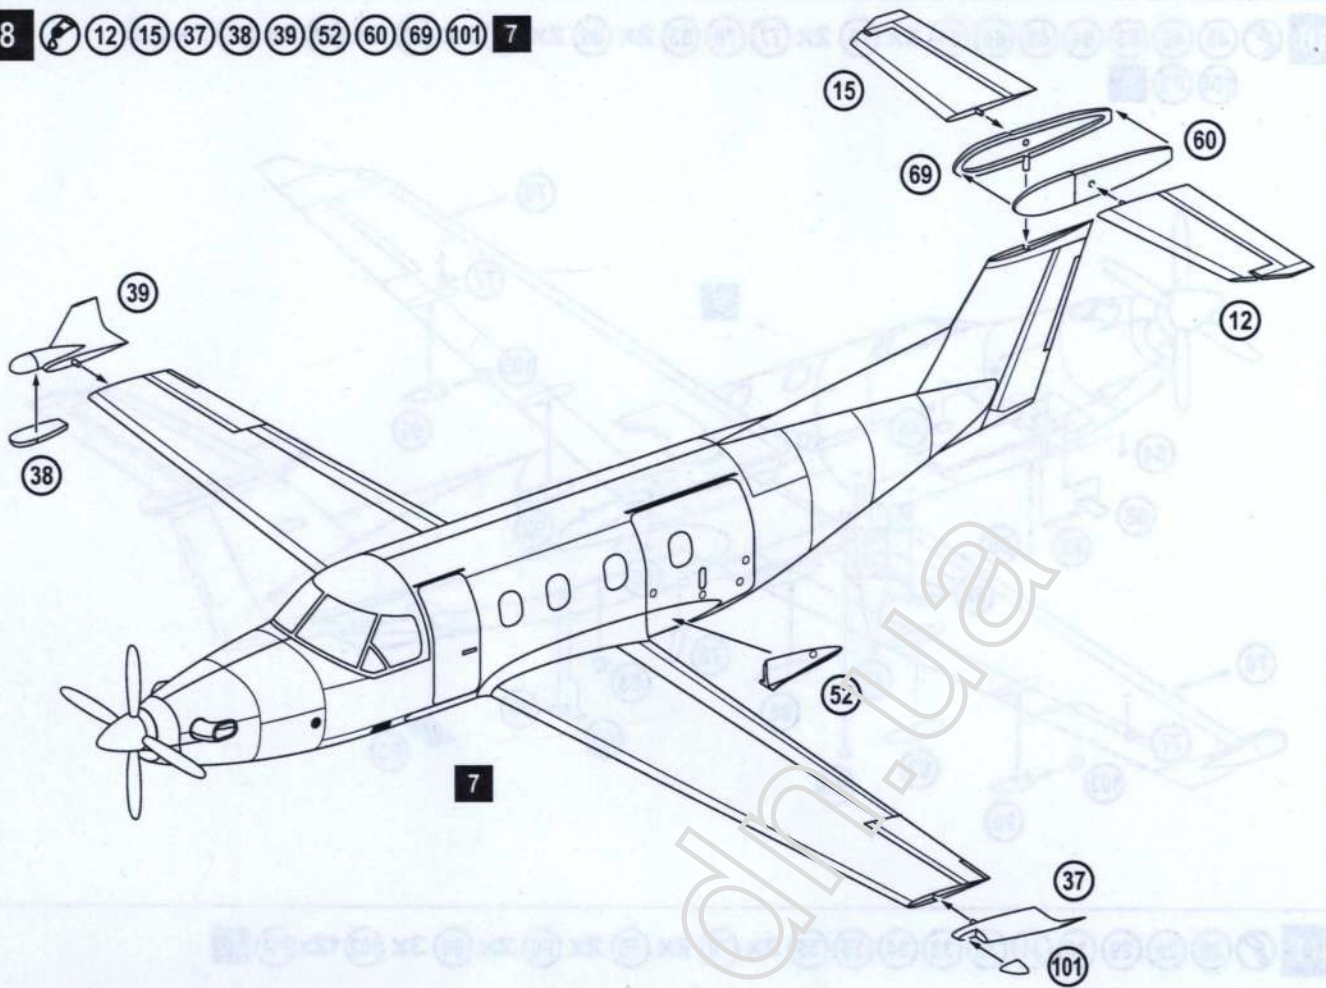

8 12 15 37 38 39 52 60 69 101 7