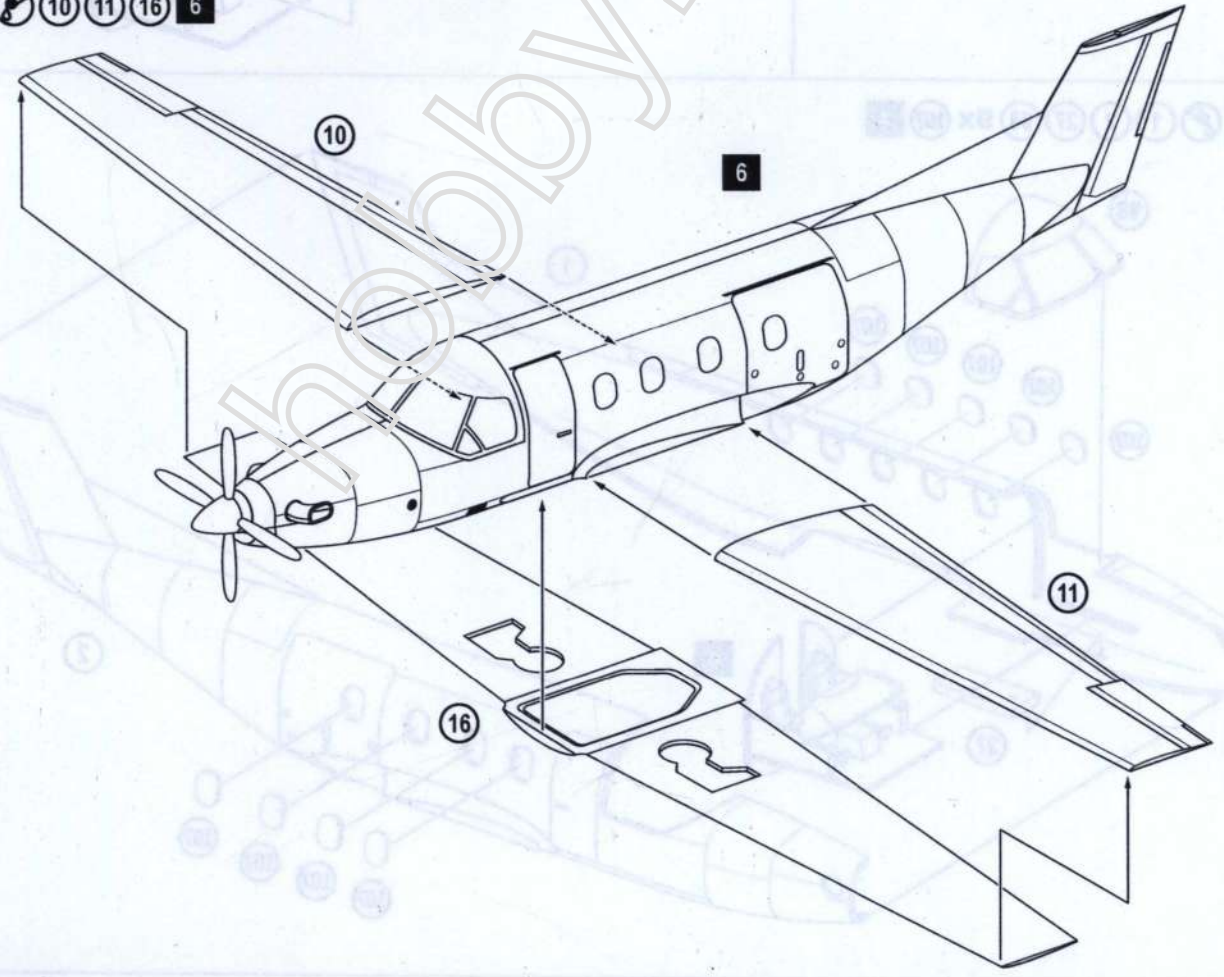

7 (10) (11) (16) 6