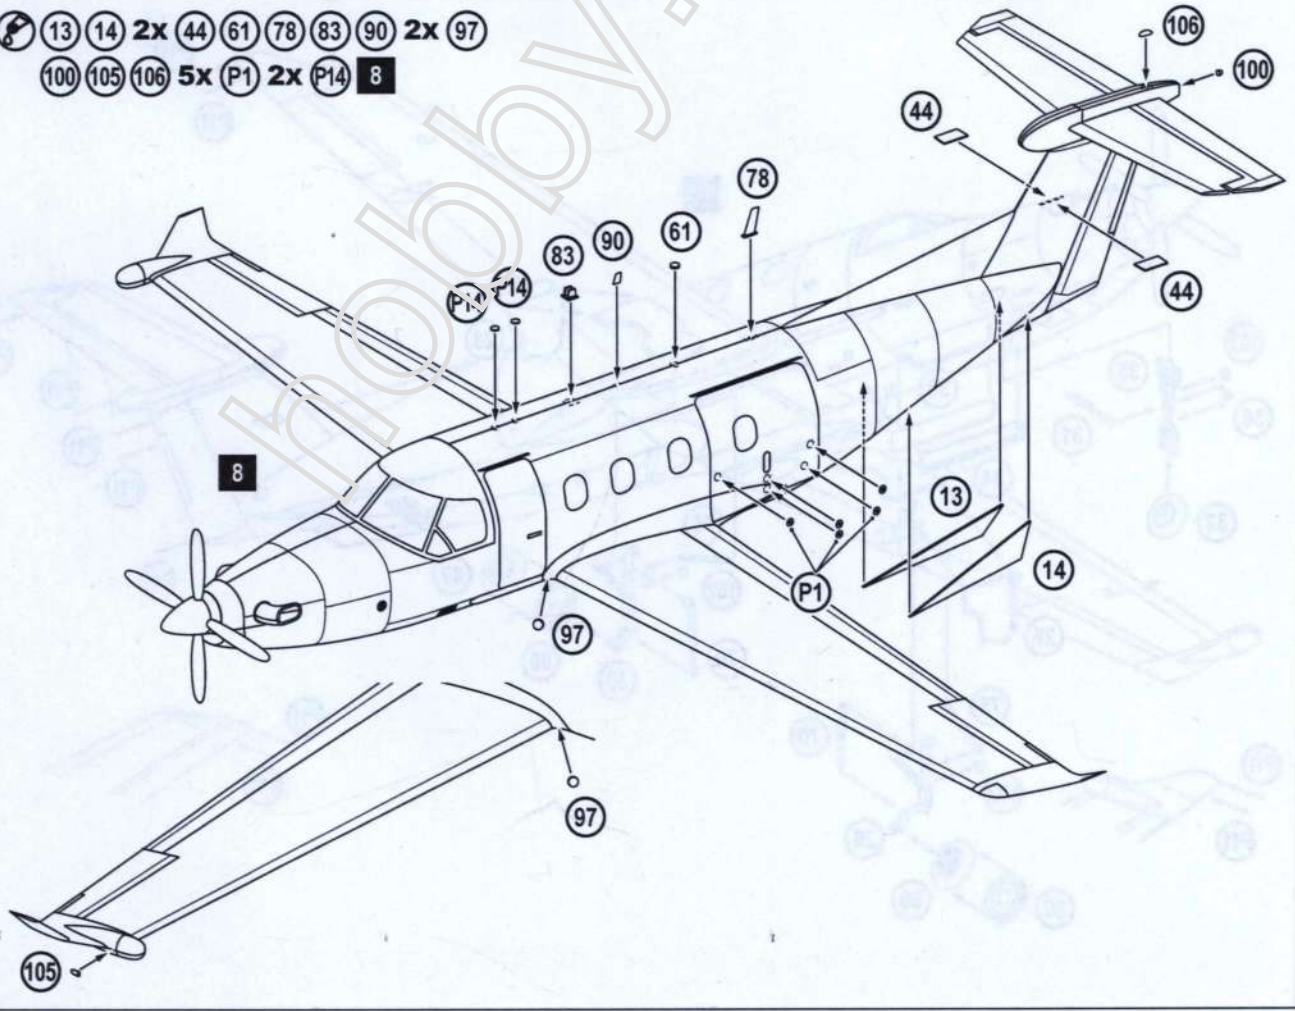

PLASTIC MODEL KITS
LIMITED EDITION
CAT.NO.72367

SPAN : 226 mm
LENGTH : 200 mm
PARTS : 150 pieces
SCALE:1/72

The Pilatus PC-12 is a single-engine turboprop passenger and cargo aircraft manufactured by Pilatus Aircraft of Stans, Switzerland since 1991. The main market for the aircraft is corporate transport and regional airline operators. The PC-12 is the best-selling pressurized single-engine turbine-powered aircraft in the world and has been for several consecutive years, with 1,500 deliveries as of June 2017.

Pilatus PC-12 - jednomotorny turbowinnowy samolot, rozrabotanny szweytsarskay kompaniay «Pilatus Ajrkraft» w oktjbre 1989 goda. Pervyy polot sostojalsja 31 maja 1991 goda. PC-12 jak prezhdo, ispolzuetsja w kachestwe korporatynnowo samolota ili regionalnogo laynera. Obnazhcheniye w BBC SSHA - U-28A.. Po sostojaniyu na 2017 god prodano bolee 1500 samolotow PC-12 wseh modifikaciy; bohsynstwo iz nih ispolzuetsja w grahdanskoj awiacii.

7 (10) (11) (16) 6

8  12 15 37 38 39 52 60 69 101 7

9  13 14 2x 44 61 78 83 90 2x 97
100 105 106 5x P1 2x P14 8

10 45 46 63 64 65 66 68 2x 76 2x 77 78 83 2x 86 2x 87 2x 88 2x 92 2x 95 2x 103
 104 P3 9

11 26 28 29 30 31 32 33 34 35 36 2x 70 2x 75 2x 80 2x 89 3x 102 12x P11 10