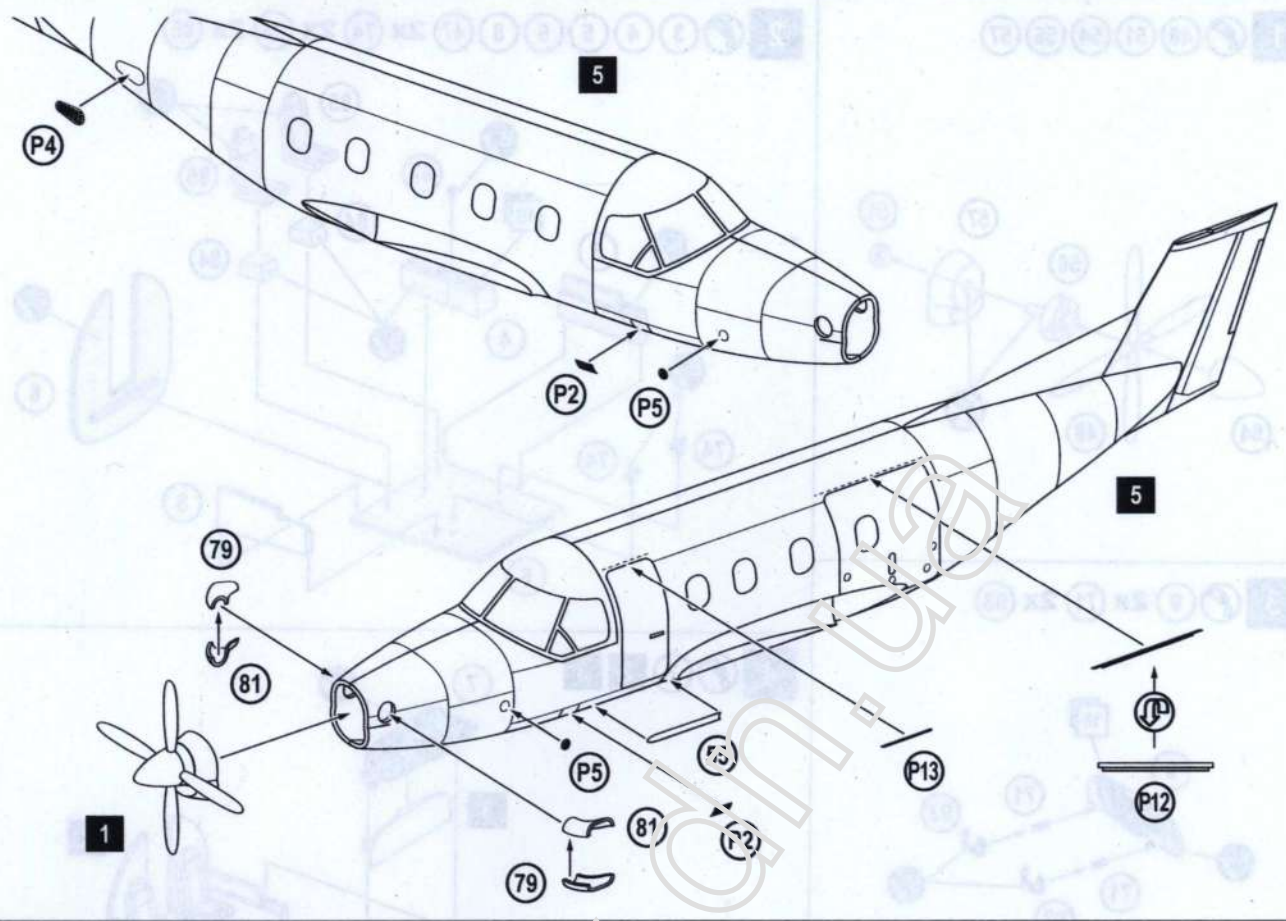

PLASTIC MODEL KITS
LIMITED EDITION
CAT.NO.72367

SPAN : 226 mm
LENGTH : 200 mm
PARTS : 150 pieces
SCALE:1/72

The Pilatus PC-12 is a single-engine turboprop passenger and cargo aircraft manufactured by Pilatus Aircraft of Stans, Switzerland since 1991. The main market for the aircraft is corporate transport and regional airline operators. The PC-12 is the best-selling pressurized single-engine turbine-powered aircraft in the world and has been for several consecutive years, with 1,500 deliveries as of June 2017.

Pilatus PC-12 - jednomotorny turbowinnowy samolot, rozrabotanny szweytsarskay kompaniay «Pilatus Ajrkraft» w oktjbre 1989 goda. Pervyy polot sostojalsja 31 maja 1991 goda. PC-12 jak prezhdo, ispolzuetsja w kachestwe korporatynnowo samolota ili regionalnogo laynera. Obnazhcheniye w BBC SSHA - U-28A.. Po sostojaniyu na 2017 god prodano bolee 1500 samolotow PC-12 wseh modifikaciy; bohsynstwo iz nih ispolzuetsja w grahdanskoj awiacii.

7 (10) (11) (16) 6

8  12 15 37 38 39 52 60 69 101 7

9  13 14 2x 44 61 78 83 90 2x 97
100 105 106 5x P1 2x P14 8

10 45 46 63 64 65 66 68 2x 76 2x 77 78 83 2x 86 2x 87 2x 88 2x 92 2x 95 2x 103
 104 P3 9

11 26 28 29 30 31 32 33 34 35 36 2x 70 2x 75 2x 80 2x 89 3x 102 12x P11 10