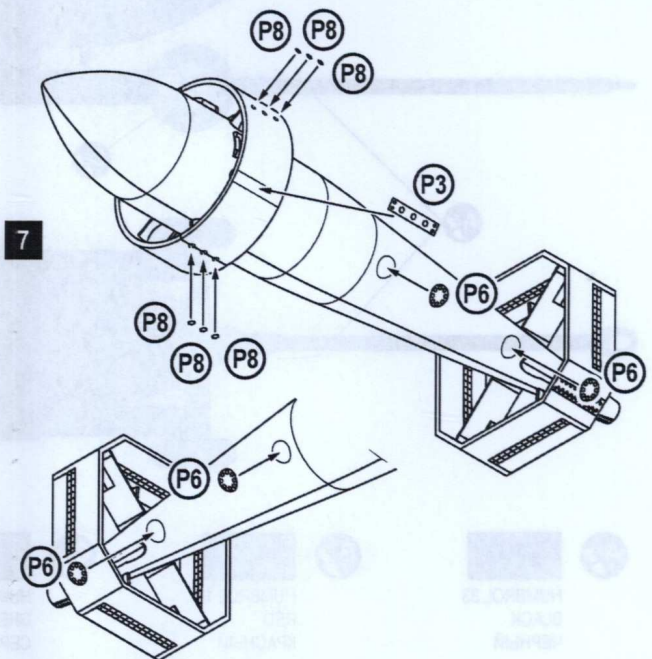

8 2x P3 4x P6 12x P8 7