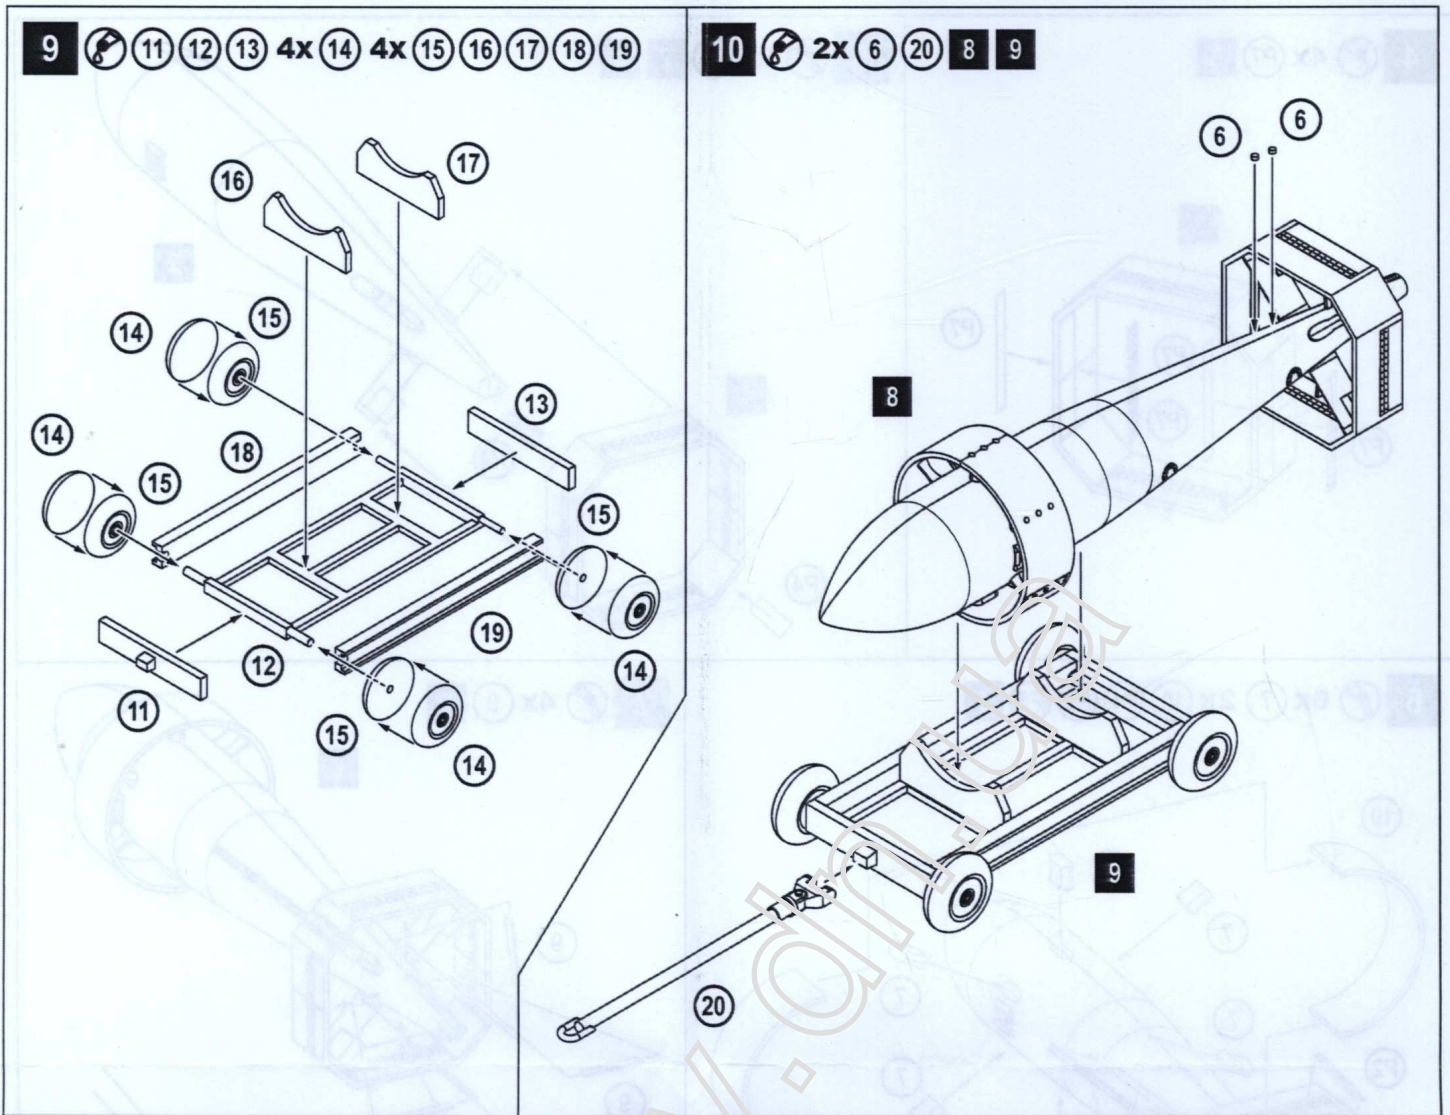

THE SCHEME OF COLOURING / СХЕМА ОКРАСКИ