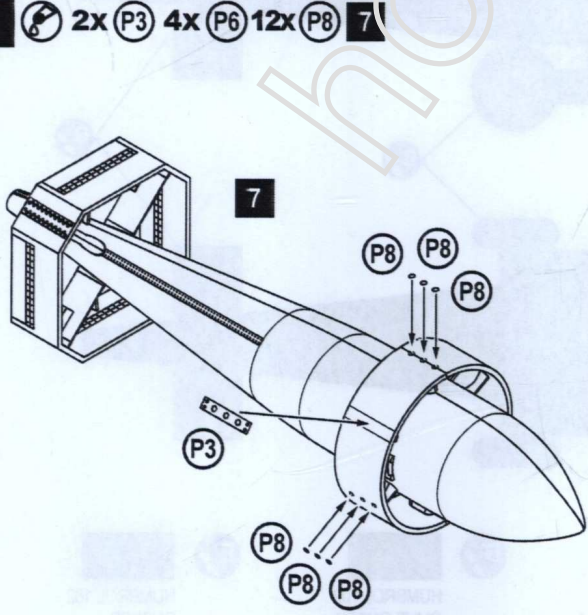

8 2x P3 4x P6 12x P8 7