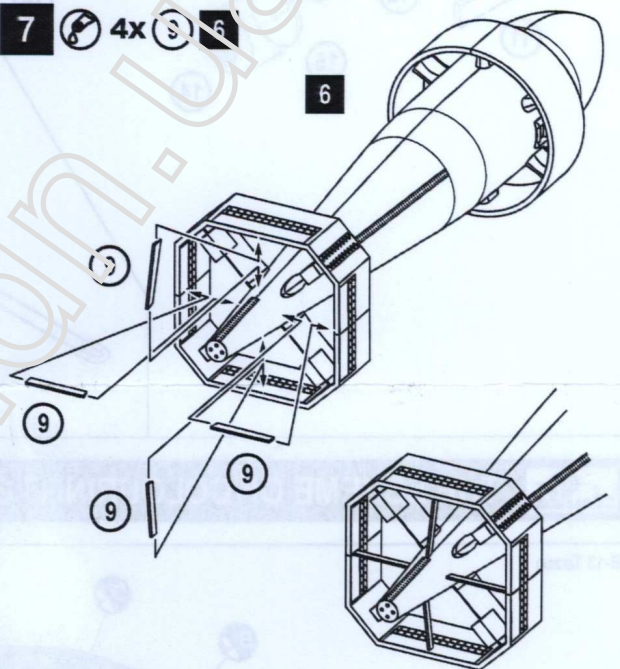

4 4x P7 3

5 2x P4 2 4

6 6x 7 2x 10 P1 P2 P5 5

7 4x 9 6

8 2x P3 4x P6 12x P8 7