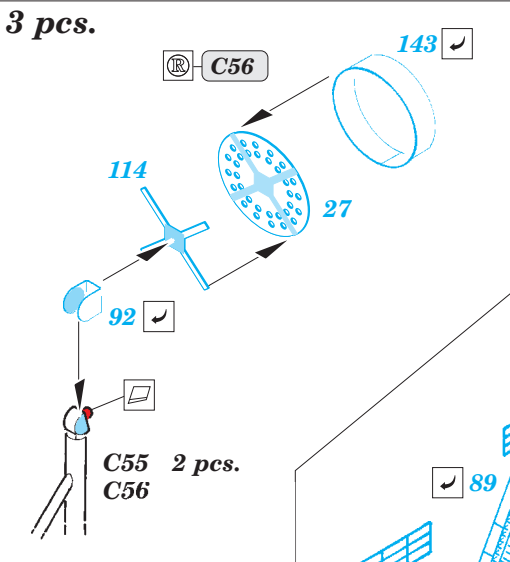

plastic
ø - 0,8 mm
l - 15 mm

plastic
ø - 0,8 mm
l - 15 mm

plastic
ø - 1,5 mm
l - 1,5 mm

plastic
ø - 1,2 mm
l - 1 mm

Related products: 53181 USS Iwo Jima LHD-7 Part1 - assault craft units 1/350

Related products: 53183 USS Iwo Jima LHD-7 Part2 - helicopters & vehicles 1/350

Related products: 53185 USS Iwo Jima LHD-7 Part4 - railings & safety 1/350

Related products: 53186 USS Iwo Jima LHD-7 Part5 - life rafts 1/350