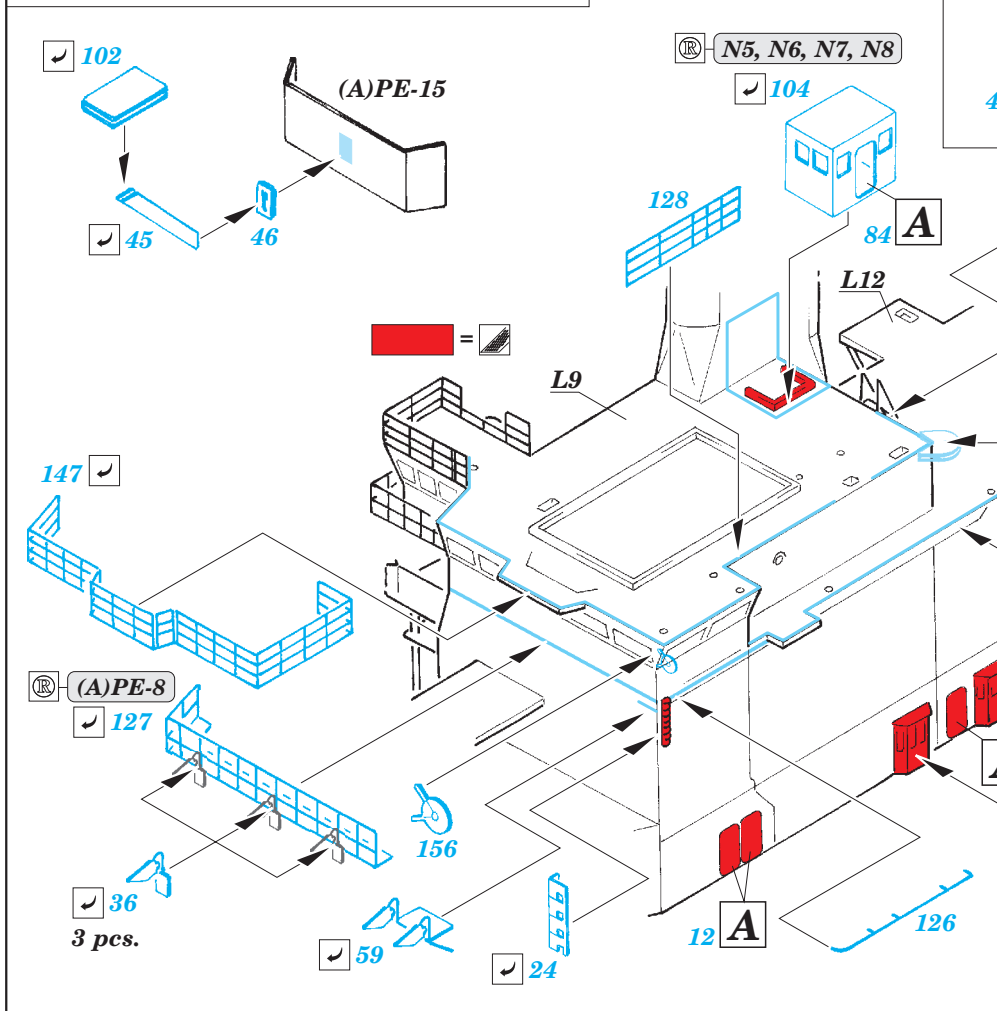

plastic
ø - 0,8 mm
l - 15 mm

plastic
ø - 0,8 mm
l - 15 mm

plastic
ø - 1,5 mm
l - 1,5 mm

plastic
ø - 1,2 mm
l - 1 mm

Related products: 53181 USS Iwo Jima LHD-7 Part1 - assault craft units 1/350

Related products: 53183 USS Iwo Jima LHD-7 Part2 - helicopters & vehicles 1/350

Related products: 53185 USS Iwo Jima LHD-7 Part4 - railings & safety 1/350

Related products: 53186 USS Iwo Jima LHD-7 Part5 - life rafts 1/350