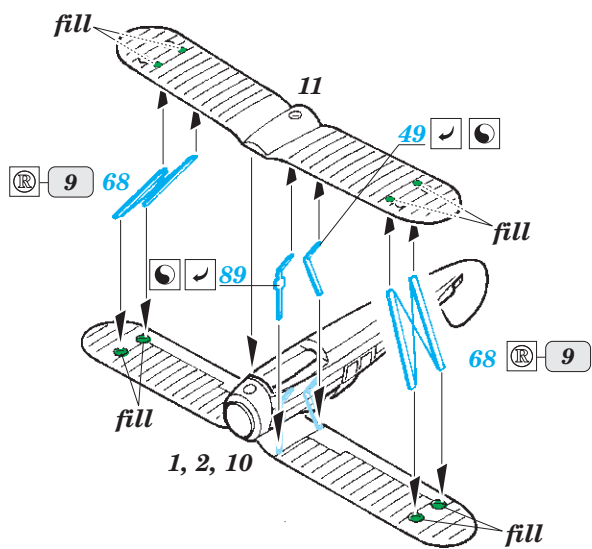

12 pcs.

2 pcs.

2 pcs.

16 pcs.

G21

RE.2000

RO.43

Related products: 53 199 RN Roma Part1 - main deck and guns 1/350

Related products: 53 201 RN Roma Part3 1/350