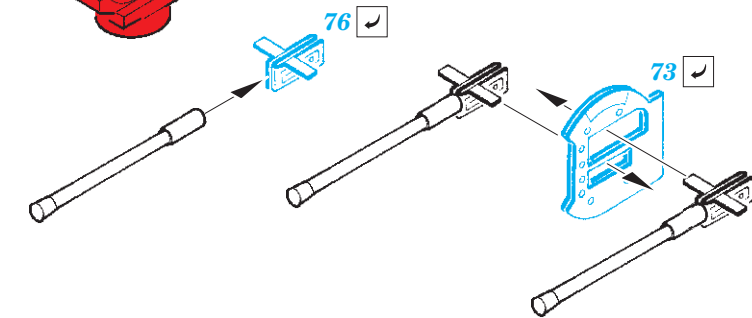

12 pcs.

2 pcs.

2 pcs.

16 pcs.

G21

RE.2000

RO.43

Related products: 53 199 RN Roma Part1 - main deck and guns 1/350