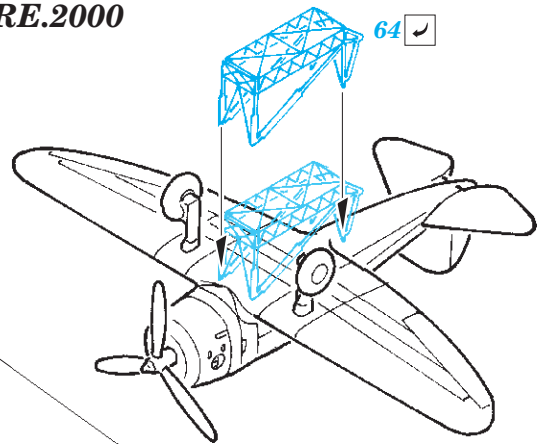

12 pcs.

2 pcs.

2 pcs.

16 pcs.

G21

RE.2000

RO.43

Related products: 53 199 RN Roma Part1 - main deck and guns 1/350