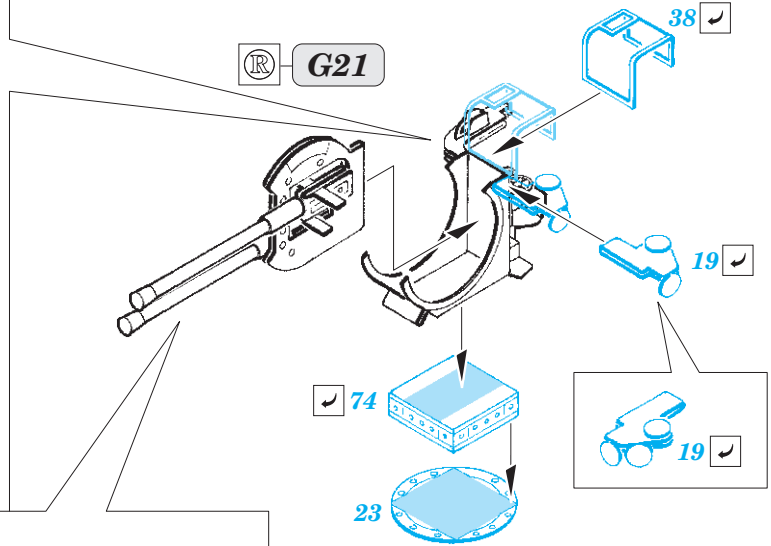

12 pcs.

2 pcs.

2 pcs.

16 pcs.

G21

RE.2000

RO.43

Related products: 53 199 RN Roma Part1 - main deck and guns 1/350