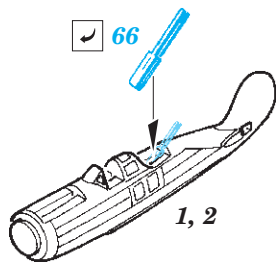

12 pcs.

2 pcs.

2 pcs.

16 pcs.

G21

RE.2000

RO.43

Related products: 53 199 RN Roma Part1 - main deck and guns 1/350