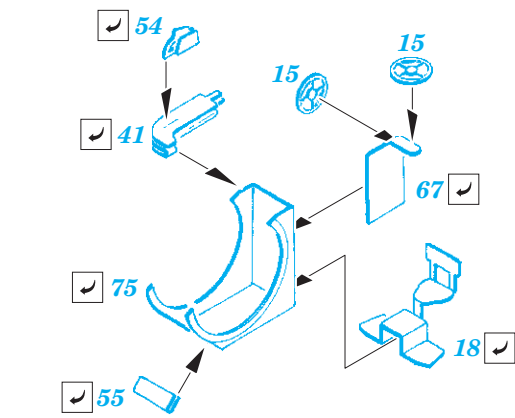

12 pcs.

2 pcs.

2 pcs.

16 pcs.

G21

RE.2000

RO.43

Related products: 53 199 RN Roma Part1 - main deck and guns 1/350

Related products: 53 201 RN Roma Part3 1/350