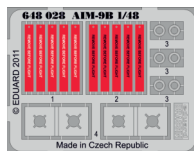

648 028 AIM-9B Sidewinder

1/48 scale

R1 4 pcs.

R2 20 pcs.

R3 8 pcs.

R4 4 pcs.

COLOURS

GSI Creos (GUNZE)			Mr.METAL COLOR	
AQUEOUS	Mr.COLOR		Mr.METAL COLOR	
H316	C316	WHITE	MC213	STAINLESS
H329	C329	YELLOW		