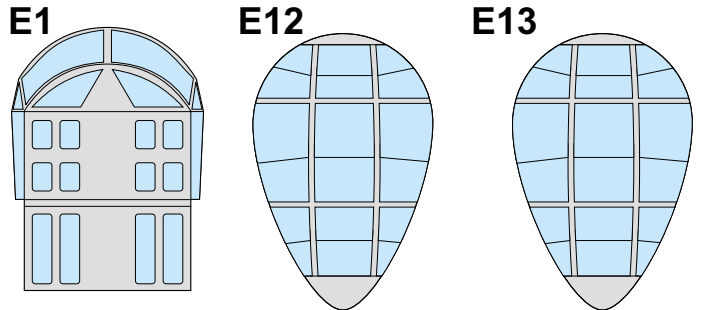

# PBY-5 Catalina 1/72

The die-cut mask for accurate canopy frame painting of the  
*Academy* scale 1/72 KIT

CX 115

15.)

INTERIOR COLOR  
BARVA INTERIÉRU

- LIQUID MASK  
MASCOL

15.)

CAMOUFLAGE COLOR  
BARVA KAMUFLÁŽE