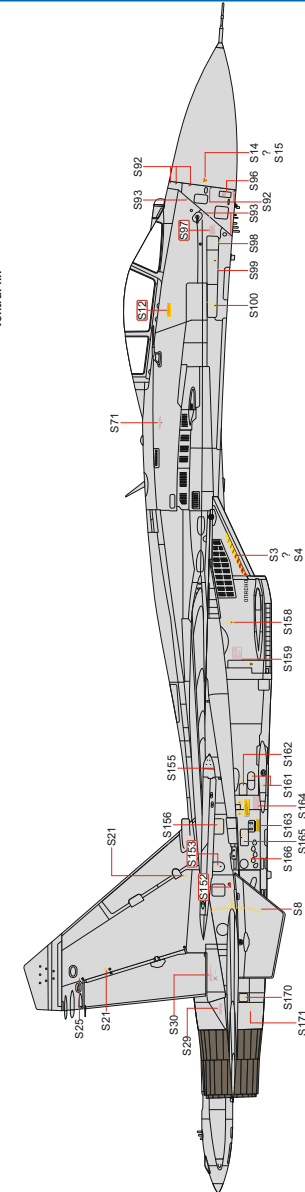

2x pylon P-72

left bottom

wingtip P-72

right bottom

inner side

inner side

outer side

outer side

4x pylon AKU-470

2x pylon APU-470 M

lower fuselage under right ventral fin

inner side of the right air intake and engine bay

inner side of the left air intake and engine bay

lower fuselage under left ventral fin

DESIGNED EXCLUSIVELY FOR SU-27 BY ACADEMY/KITTY HAWK/HOBBYBOSS/G.W.H.

Eduard - Model Accessories, 435 21 Obrnice 170, Czech Republic

WWW.EDUARD.COM

D48082 Su-27 stencils 1/48

8 591437 559459