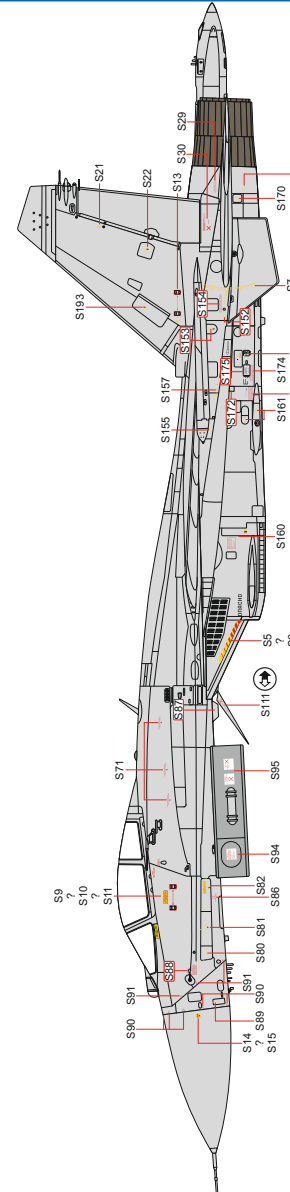

2x pylon P-72

left bottom

wingtip P-72

right bottom

inner side

inner side

outer side

outer side

4x pylon AKU-470

2x pylon APU-470 M

lower fuselage under right ventral fin

inner side of the right air intake and engine bay

inner side of the left air intake and engine bay

lower fuselage under left ventral fin

DESIGNED EXCLUSIVELY FOR SU-27 BY ACADEMY/KITTY HAWK/HOBBYBOSS/G.W.H.

Eduard - Model Accessories, 435 21 Obrnice 170, Czech Republic

WWW.EDUARD.COM

D48082 Su-27 stencils 1/48

8 591437 559459