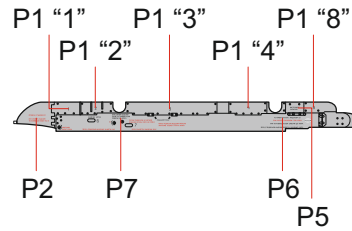

2x pylon P-72

left bottom

wingtip P-72

right bottom

inner side

inner side

outer side

outer side

4x pylon AKU-470

2x pylon APU-470 M

lower fuselage under right ventral fin

inner side of the right air intake and engine bay

inner side of the left air intake and engine bay

lower fuselage under left ventral fin