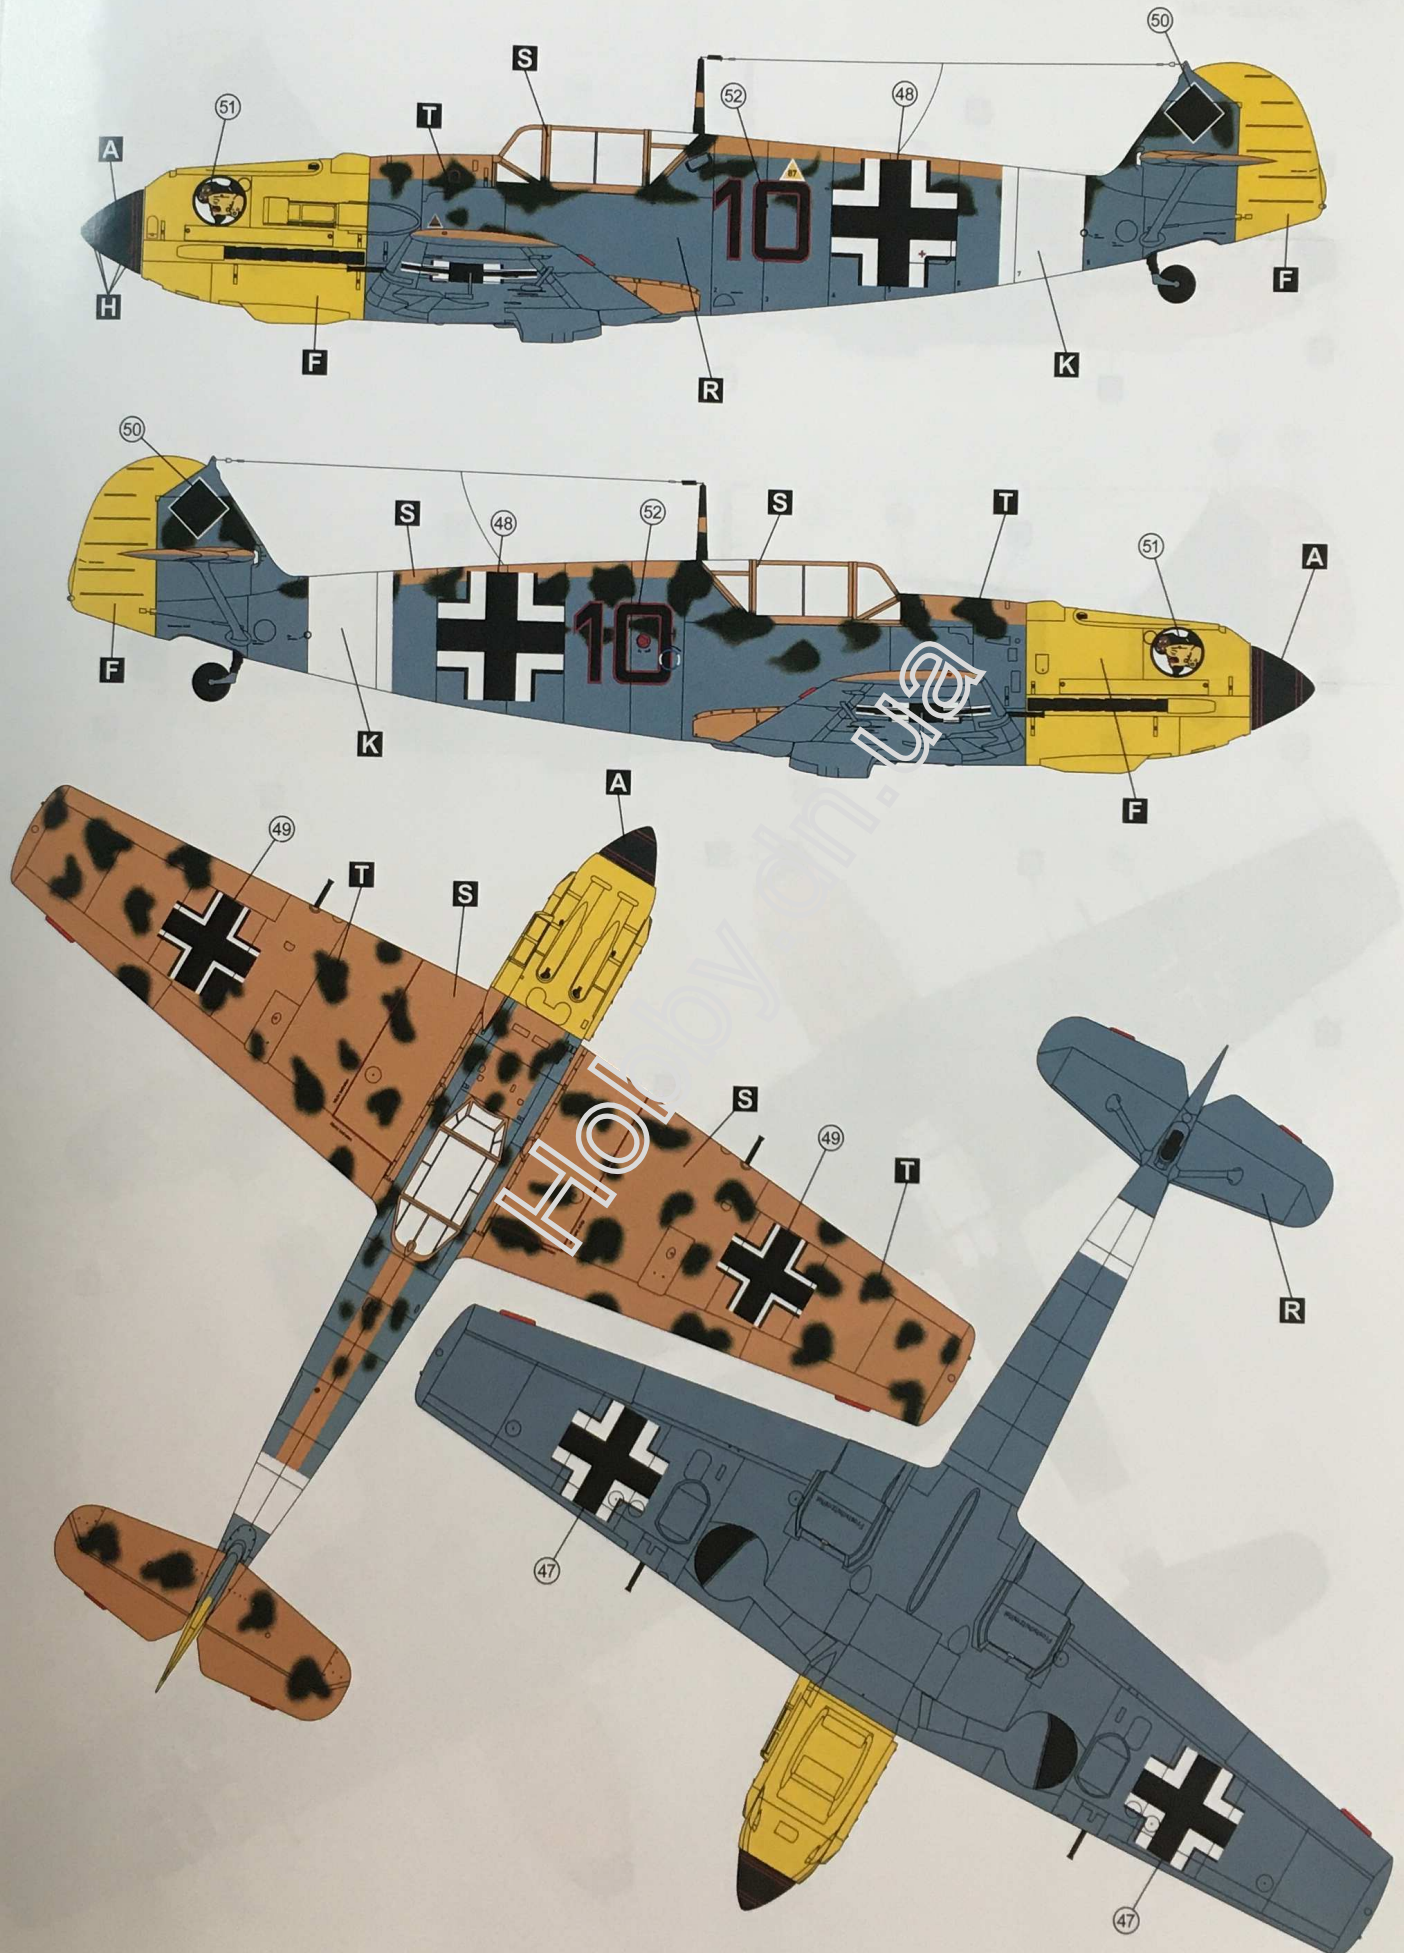

Bf 109 E-7 trop, 2./JG 27,
Ain-el-Gazala,
summer 1941