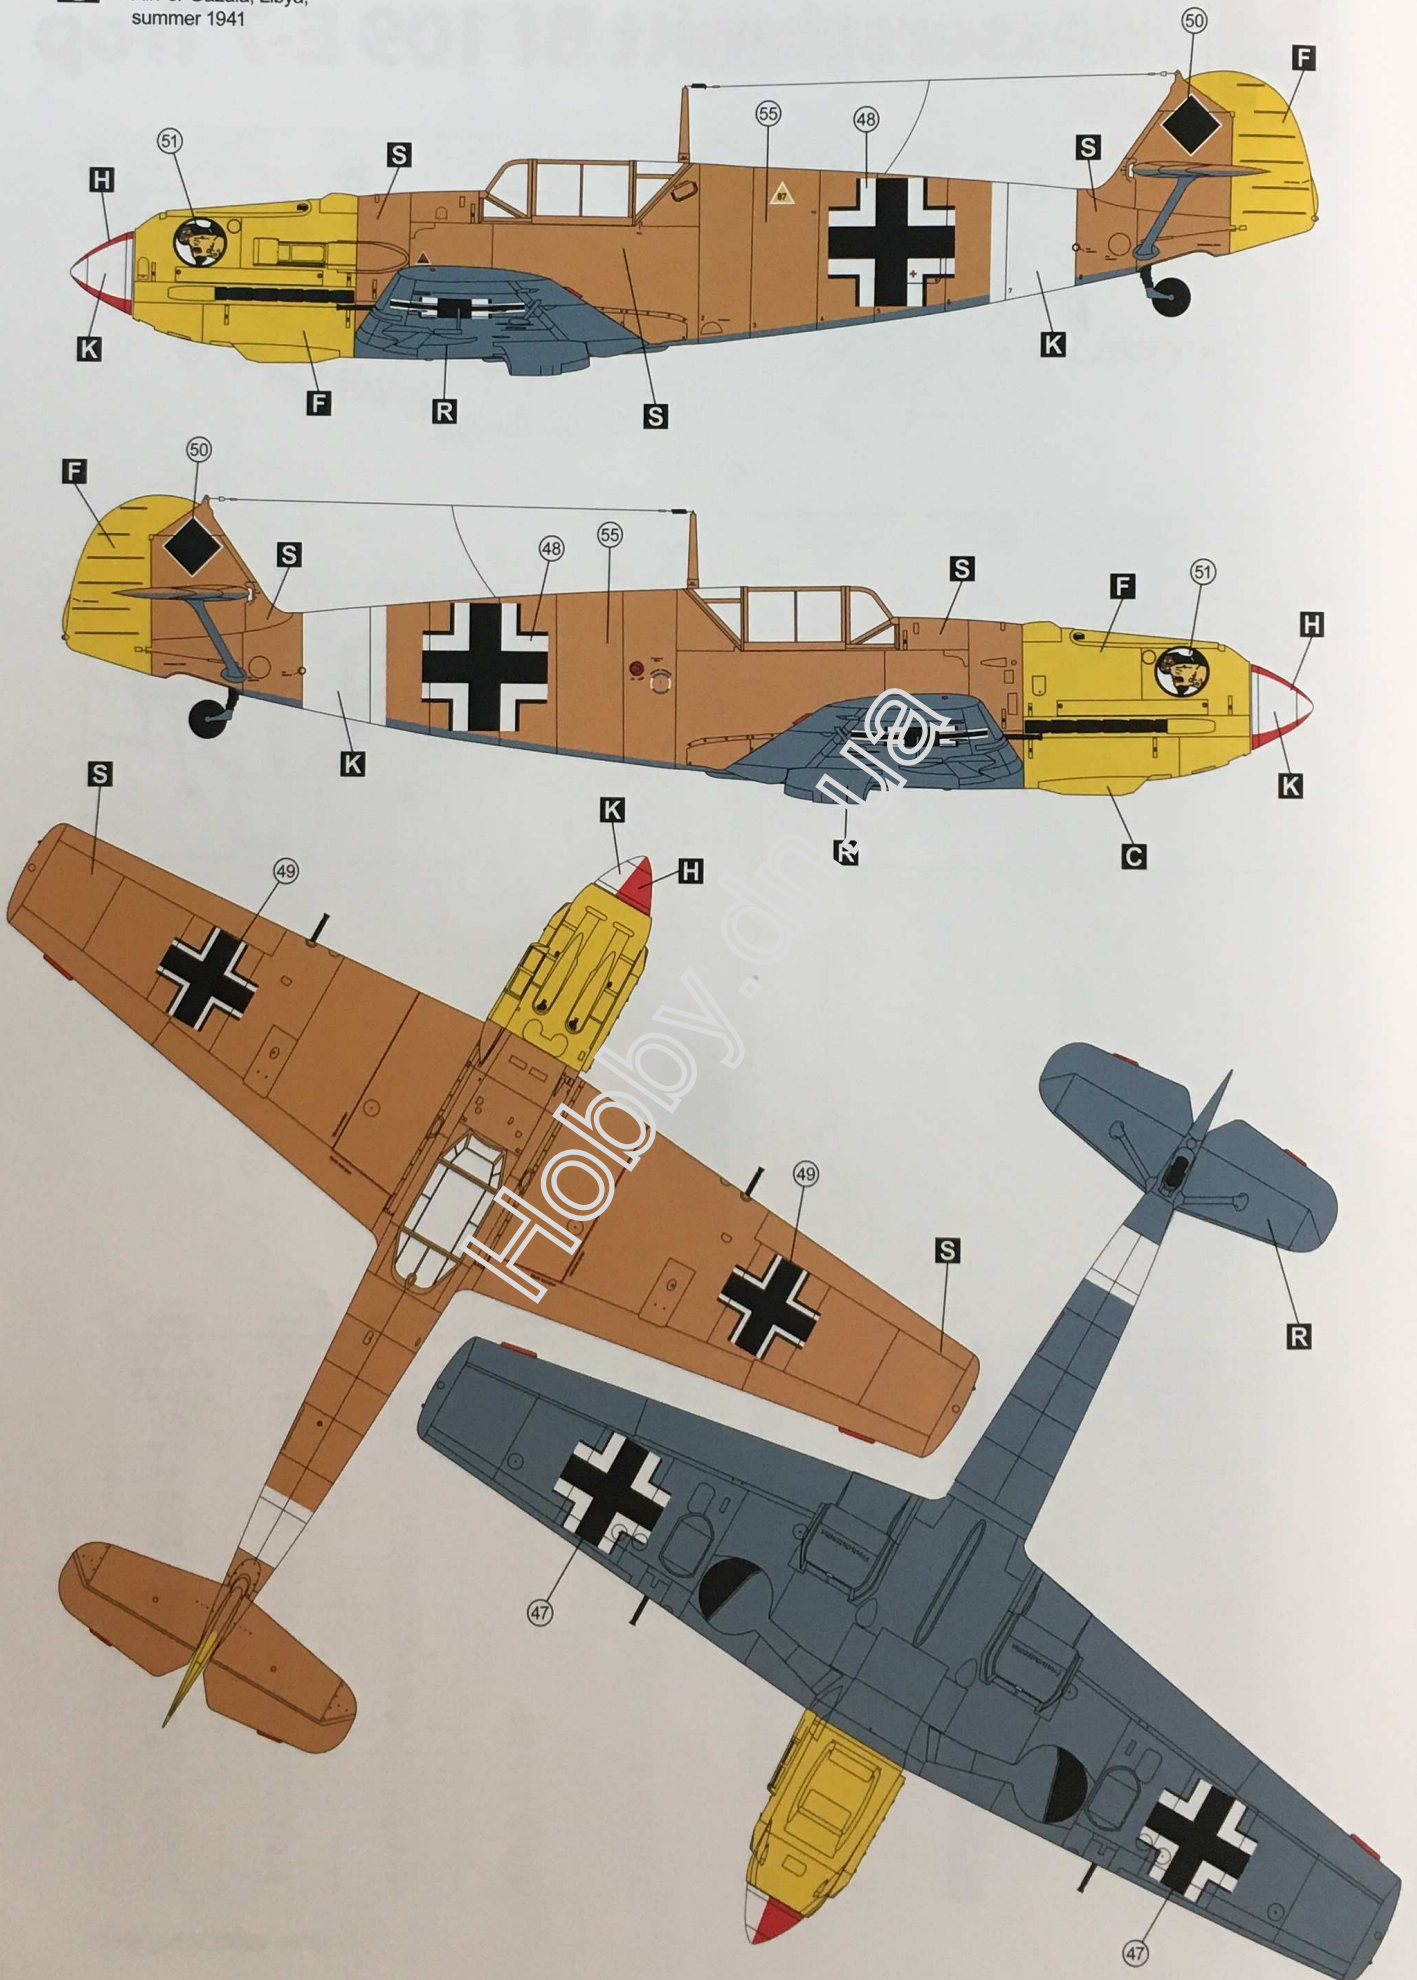

Bf 109 E-7 trop, 1./JG 27,
Ain-el-Gazala, Libya,
summer 1941