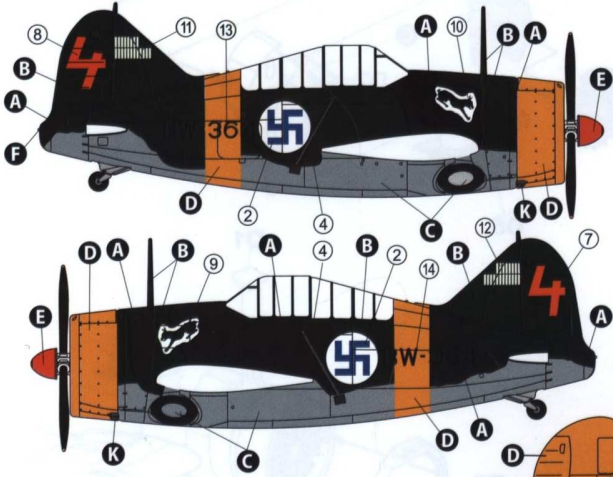

1 Cockpit Assembly

2 Fuselage Assembly

3 Main Wing Assembly

4 Main Wing & Horizontal Stabilizer Installation

5 Main Gear Installation

6 Engine Installation

7 Propeller Installation

8 Canopy Installation

MARKINGS AND PAINTING
Marcio & Pittura

Markierungen und Bemalung
Oznakowania i Malowanie

Decoration et Peinture
Označeni & Zbarveni

Decoracion y Pintura

Brewster Model 239, BW-364, 3/LeLv 24, Eino Ilmari "Illu" Juutilainen, 26 April 1942.

Brewster Model 239, BW-393, 1/LeLv 24, Hans Henrik "Hasse" Wind, Suulajärvi, April 1943.

Painting Mask Set