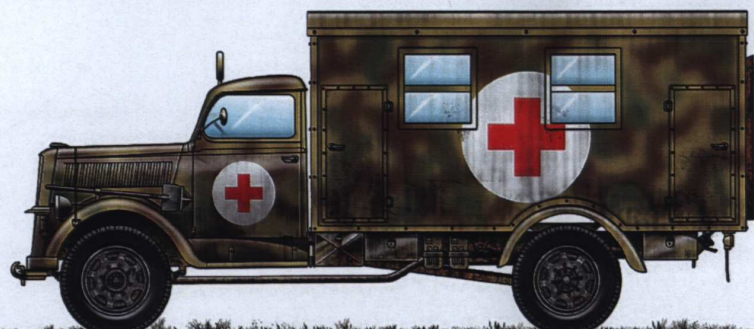

9th SS Panzer Division Nijmegen, Sept 1944

PAINT REFERENCE COLOUR				
Color	Mr.Hobby	Vallejo	Humbrol	Revell
	401	994,855	67	78
	405	890	-	-
	406	872	160	-
	404	978	93	88,16*

Panzer Colors (ref.70108) Vallejo

7082	7067	7059	7080	7089	7078
7046	7065				

GRAPHICS: JZS PICTURES HUNGARY, ARTIST: JANIK ZSOLT

4804 Kfz.305 Opel Blitz 4X4 3T German ambulance truck