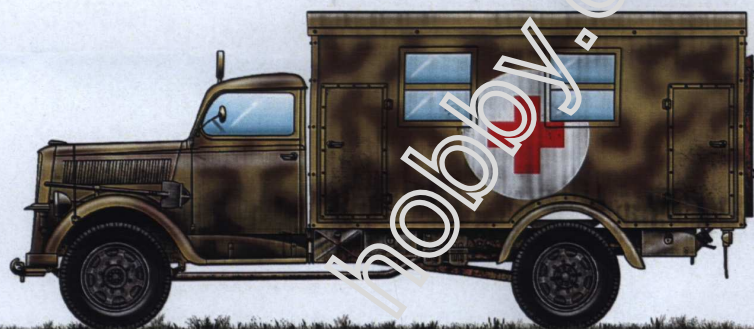

1st Parachute Division Monte Casino, Italy, Marc 1944

PAINT REFERENCE COLOUR				
Color	Mr.Hobby	Vallejo	Humbrol	Revell
	404	978	93	88,16*
	406	872	160	-