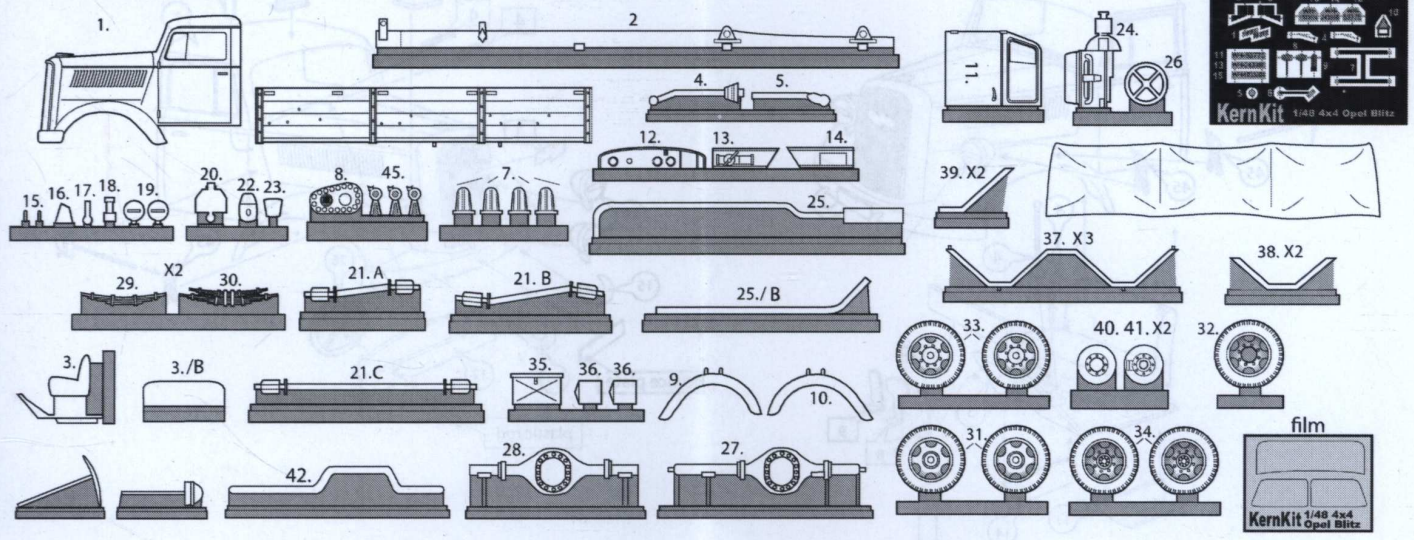

RESIN PARTS

PE PARTS