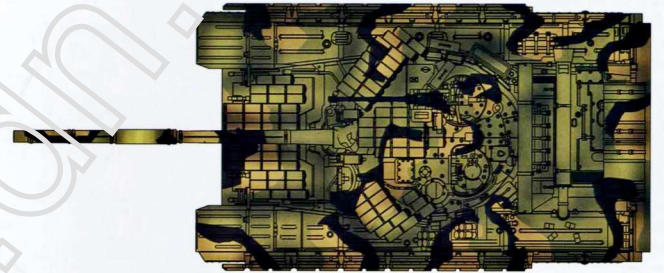

1 attaching turret parts 1

2 attaching turret parts 2

3 attaching turret parts 3

4 attaching turret parts 4

5 attaching turret parts 5

6 attaching hull 1

7 attaching hull 2

8 attaching hull 3

9 attaching hull 4

13 attaching side skirts 1

14 attaching side skirts 2

Detail update step,
for skilled modelers.

15 attaching hull and turret

SOVIET ARMY T-64AV/BV 2 IN 1 MAIN BATTLE TANK

modelcollect

A.MIG 011 RAL 7028 DUNKELGELB AUS 44 DG 1
 A.MIG 014 RAL 8012 ROTBRAUN
 A.MIG 003 RAL 8011 RESEDAGRÜN
 A.MIG 033 Rubber & Tyre
 A.MIG 045 GUN METAL
 A.MIG 055 CRYSTAL SMOKE
 A.MIG 037 NEW WOOD
 A.MIG 046 Matt Black

MODELCOLLECT

Color info and profiles by

8

SOVIET ARMY T-64AV/BV 2 IN 1 MAIN BATTLE TANK

modelcollect

A.MIG 011 RAL 7028 DUNKELGELB AUS 44 DG 1
 A.MIG 014 RAL 8012 ROTBRAUN
 A.MIG 003 RAL 8011 RESEDAGRÜN
 A.MIG 033 Rubber & Tyre
 A.MIG 045 GUN METAL
 A.MIG 055 CRYSTAL SMOKE
 A.MIG 037 NEW WOOD
 A.MIG 046 Matt Black