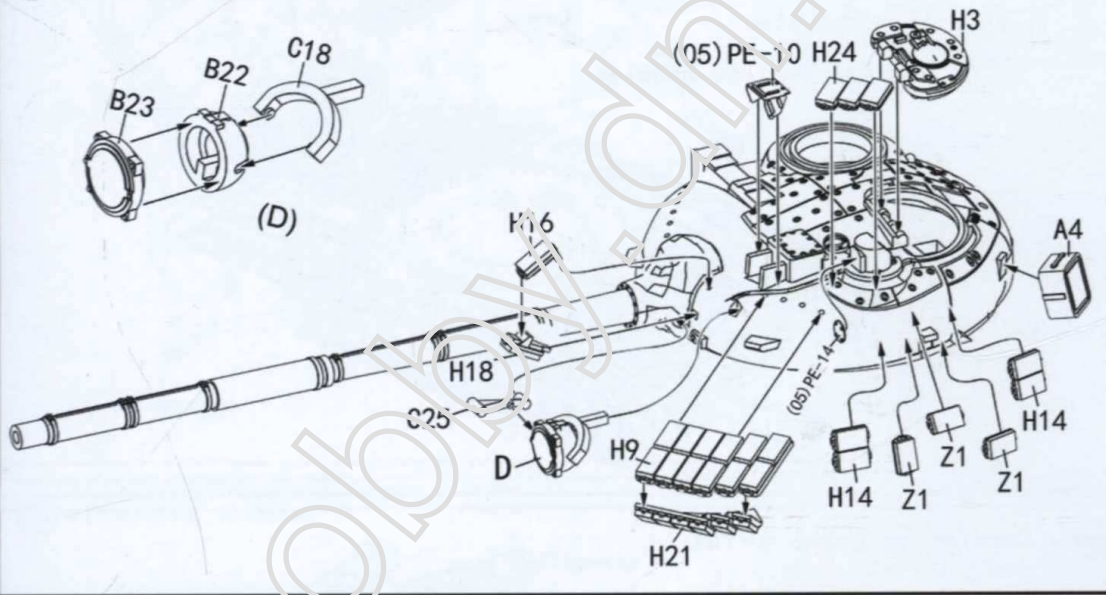

1 attaching turret parts 1

2 attaching turret parts 2

3 attaching turret parts 3

4 attaching turret parts 4

5 attaching turret parts 5

6 attaching hull 1

7 attaching hull 2

8 attaching hull 3

9 attaching hull 4

13 attaching side skirts 1

14 attaching side skirts 2

Detail update step,
for skilled modelers.

15 attaching hull and turret

SOVIET ARMY T-64AV/BV 2 IN 1 MAIN BATTLE TANK

modelcollect

A.MIG 011 RAL 7028 DUNKELGELB AUS 44 DG 1
 A.MIG 014 RAL 8012 ROTBRAUN
 A.MIG 003 RAL 8011 RESEDAGRÜN
 A.MIG 033 Rubber & Tyre
 A.MIG 045 GUN METAL
 A.MIG 055 CRYSTAL SMOKE
 A.MIG 037 NEW WOOD
 A.MIG 046 Matt Black