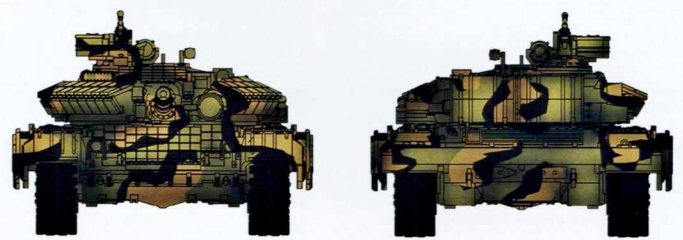

9 attaching hull 4

13 attaching side skirts 1

14 attaching side skirts 2

Detail update step,
for skilled modelers.

15 attaching hull and turret

SOVIET ARMY T-64AV/BV 2 IN 1 MAIN BATTLE TANK

modelcollect

A.MIG 011 RAL 7028 DUNKELGELB AUS 44 DG 1
 A.MIG 014 RAL 8012 ROTBRAUN
 A.MIG 003 RAL 8011 RESEDAGRÜN
 A.MIG 033 Rubber & Tyre
 A.MIG 045 GUN METAL
 A.MIG 055 CRYSTAL SMOKE
 A.MIG 037 NEW WOOD
 A.MIG 046 Matt Black

MODELCOLLECT

Color info and profiles by

8

SOVIET ARMY T-64AV/BV 2 IN 1 MAIN BATTLE TANK

modelcollect

A.MIG 011 RAL 7028 DUNKELGELB AUS 44 DG 1
 A.MIG 014 RAL 8012 ROTBRAUN
 A.MIG 003 RAL 8011 RESEDAGRÜN
 A.MIG 033 Rubber & Tyre
 A.MIG 045 GUN METAL
 A.MIG 055 CRYSTAL SMOKE
 A.MIG 037 NEW WOOD
 A.MIG 046 Matt Black