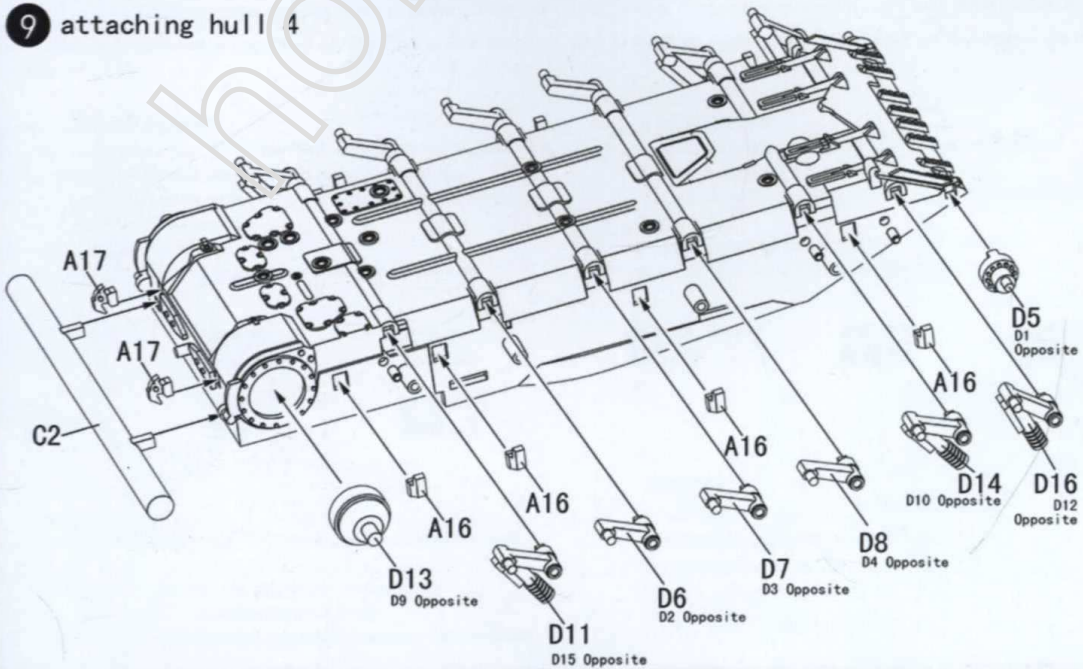

1 attaching turret parts 1

2 attaching turret parts 2

3 attaching turret parts 3

4 attaching turret parts 4

5 attaching turret parts 5

6 attaching hull 1

7 attaching hull 2

8 attaching hull 3

9 attaching hull 4

13 attaching side skirts 1

14 attaching side skirts 2

Detail update step,
for skilled modelers.

15 attaching hull and turret

SOVIET ARMY T-64AV/BV 2 IN 1 MAIN BATTLE TANK

modelcollect

A.MIG 011 RAL 7028 DUNKELGELB AUS 44 DG 1
 A.MIG 014 RAL 8012 ROTBRAUN
 A.MIG 003 RAL 8011 RESEDAGRÜN
 A.MIG 033 Rubber & Tyre
 A.MIG 045 GUN METAL
 A.MIG 055 CRYSTAL SMOKE
 A.MIG 037 NEW WOOD
 A.MIG 046 Matt Black