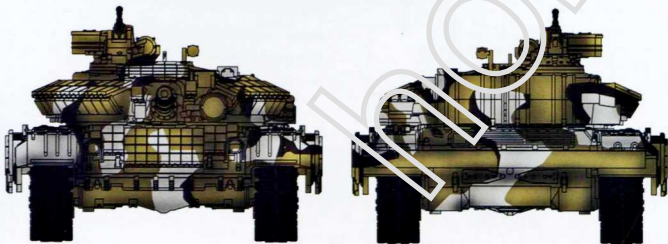

1 attaching turret parts 1

2 attaching turret parts 2

3 attaching turret parts 3

4 attaching turret parts 4

5 attaching turret parts 5

6 attaching hull 1

7 attaching hull 2

8 attaching hull 3

9 attaching hull 4

13 attaching side skirts 1

14 attaching side skirts 2

Detail update step,
for skilled modelers.

15 attaching hull and turret

SOVIET ARMY T-64AV/BV 2 IN 1 MAIN BATTLE TANK

modelcollect

A.MIG 011 RAL 7028 DUNKELGELB AUS 44 DG 1
 A.MIG 014 RAL 8012 ROTBRAUN
 A.MIG 003 RAL 8011 RESEDAGRÜN
 A.MIG 033 Rubber & Tyre
 A.MIG 045 GUN METAL
 A.MIG 055 CRYSTAL SMOKE
 A.MIG 037 NEW WOOD
 A.MIG 046 Matt Black